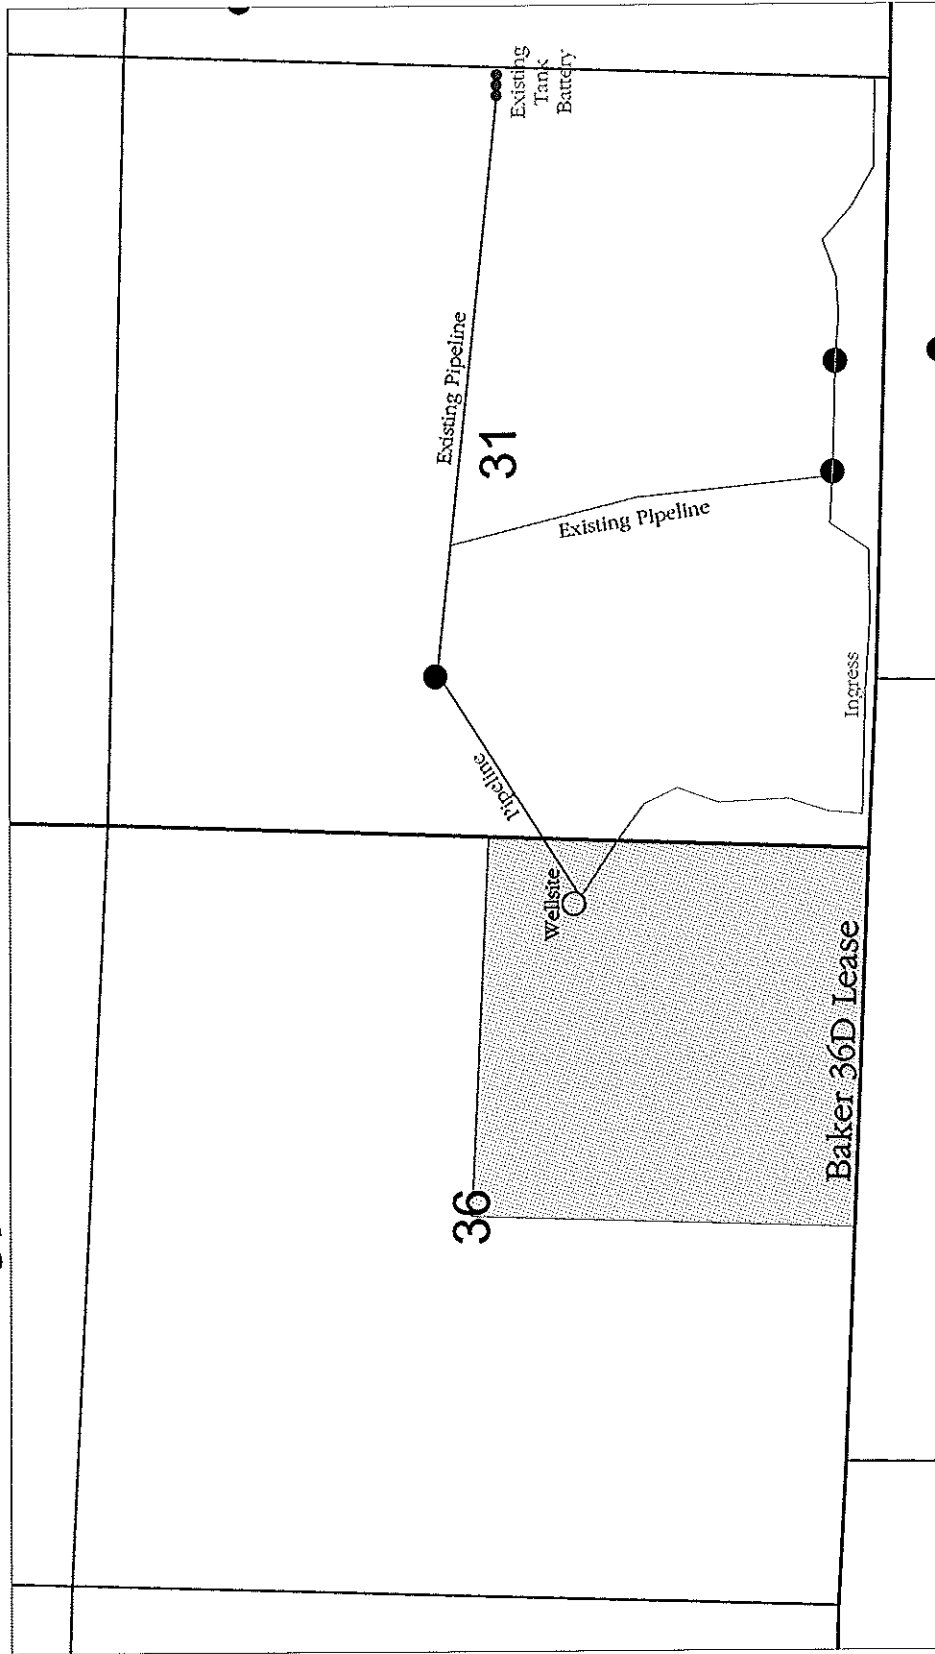

KANSAS SURFACE OWNER NOTIFICATION ACT

R 35 W

R 34W

T
15
S

SCALE = 1 : 14,840 LOGAN COUNTY, KANSAS