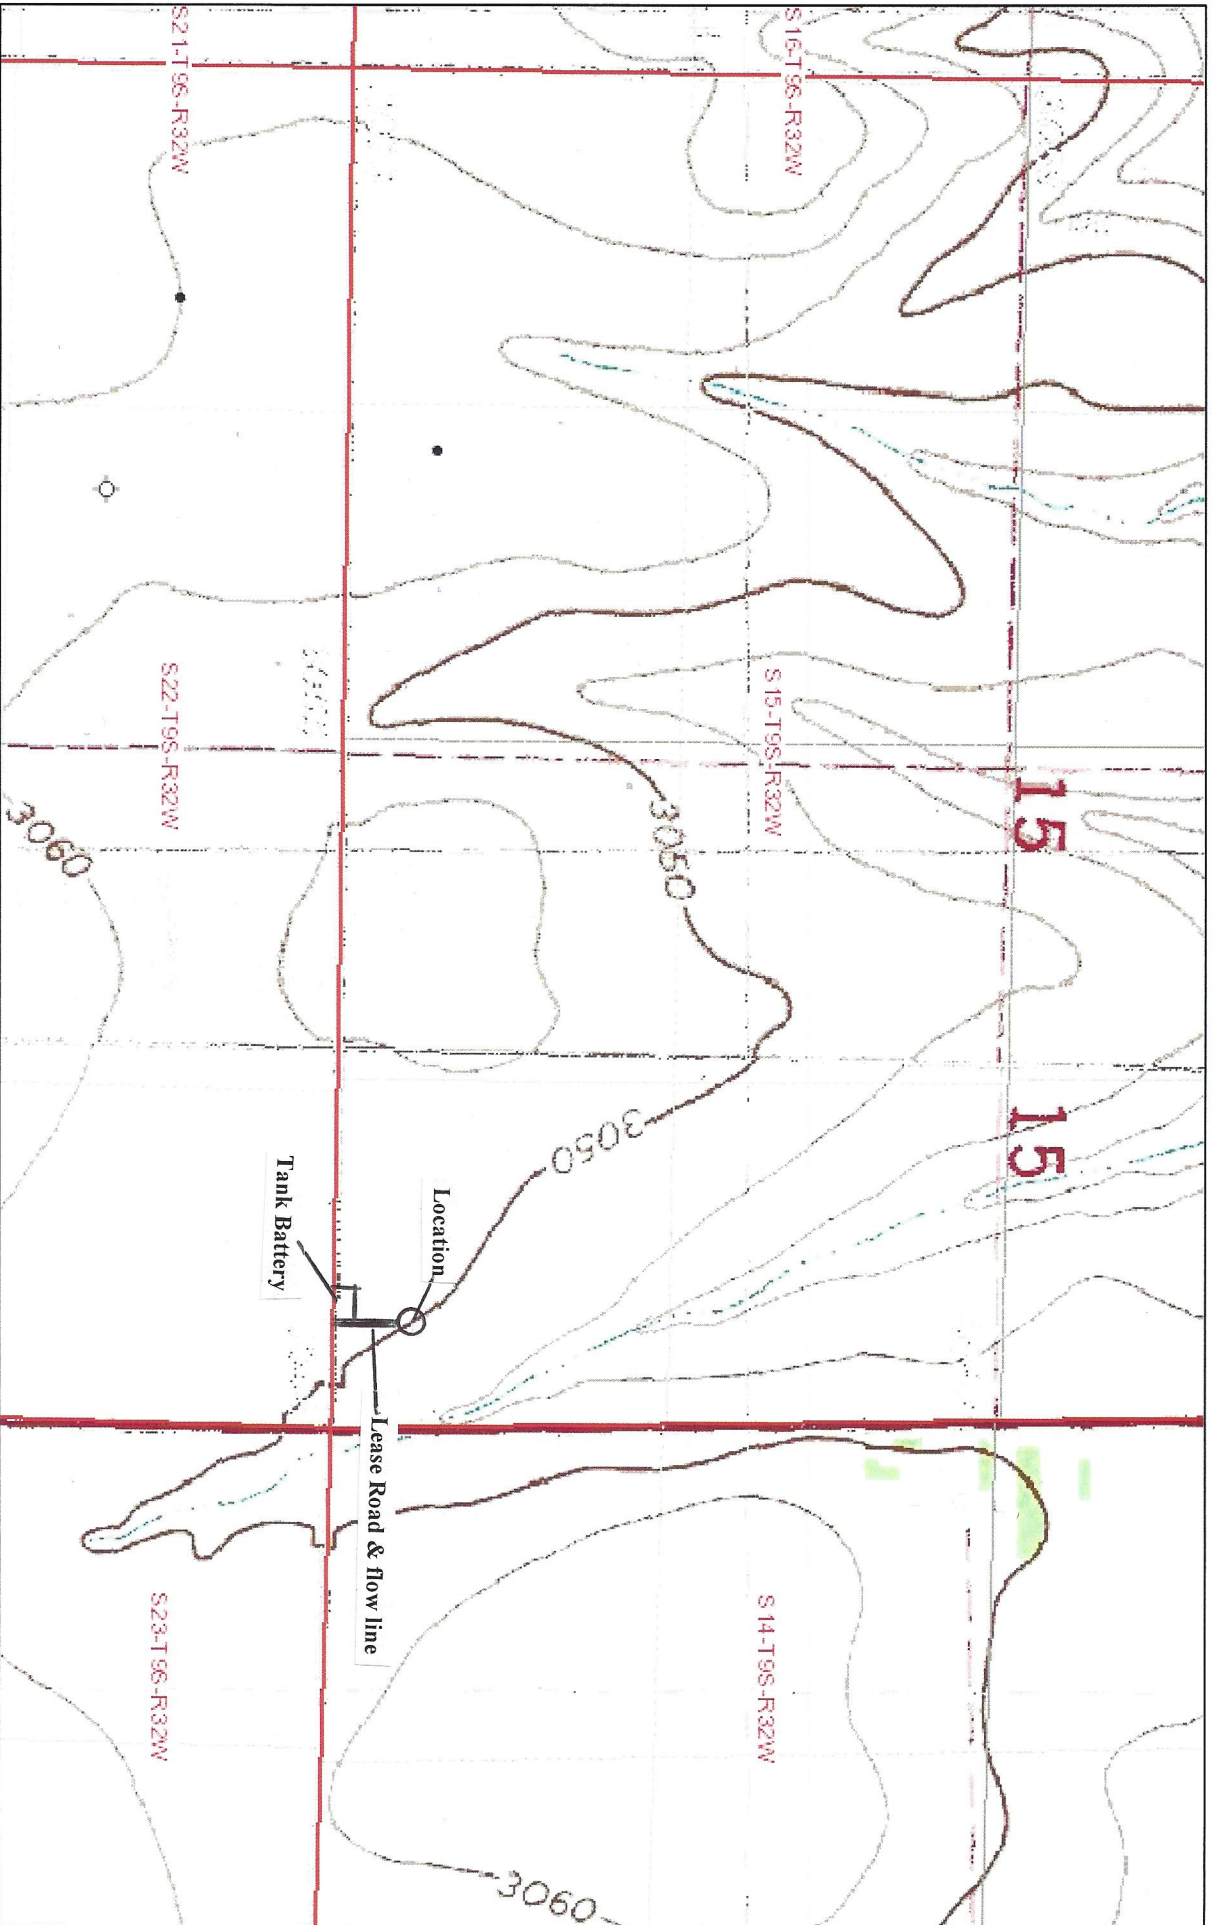

# SIMS 15-1 LOCATION PLAT

November 19, 2014

W/2SESESE SEC 15 T9S, R32W  
THOMAS COUNTY, KANSAS

Sources: Esri, HERE, DeLorme, TomTom, Intermap, increment P Corp.,  
GEBCO, USGS, FAO, NPS, NRCAN, GeoBase, IGN, Kadaster NL,