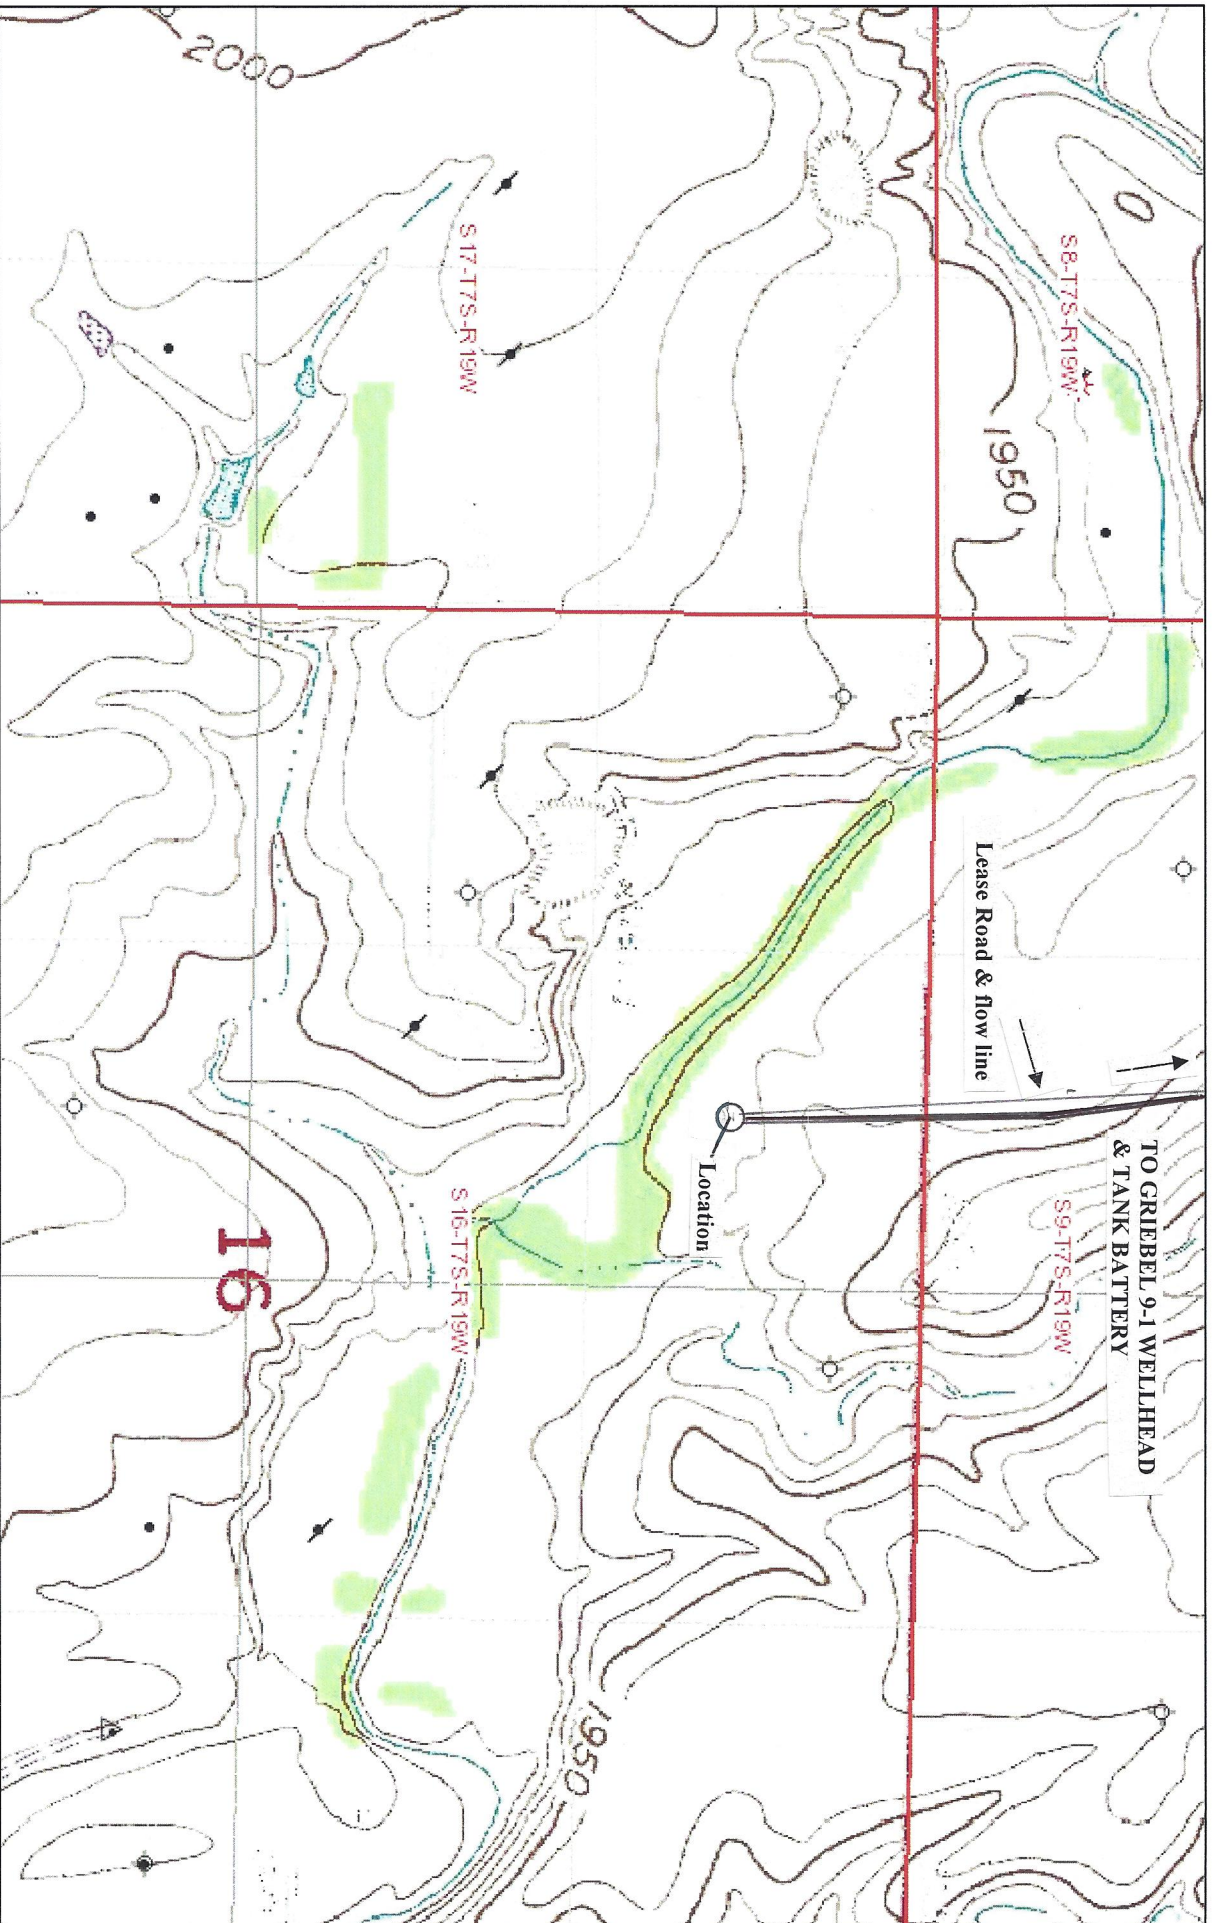

GRIEBEL 16-3 LOCATION

December 3, 2014

NESW1/4 SEC 16 T7S, R19W
ROOKS COUNTY, KANSAS

Sources: Esri, HERE, DeLorme, TomTom, Intermap, increment P Corp.,
GEBCO, USGS, FAO, NPS, NRCAN, Geobase, IGN, Kadaster NL,