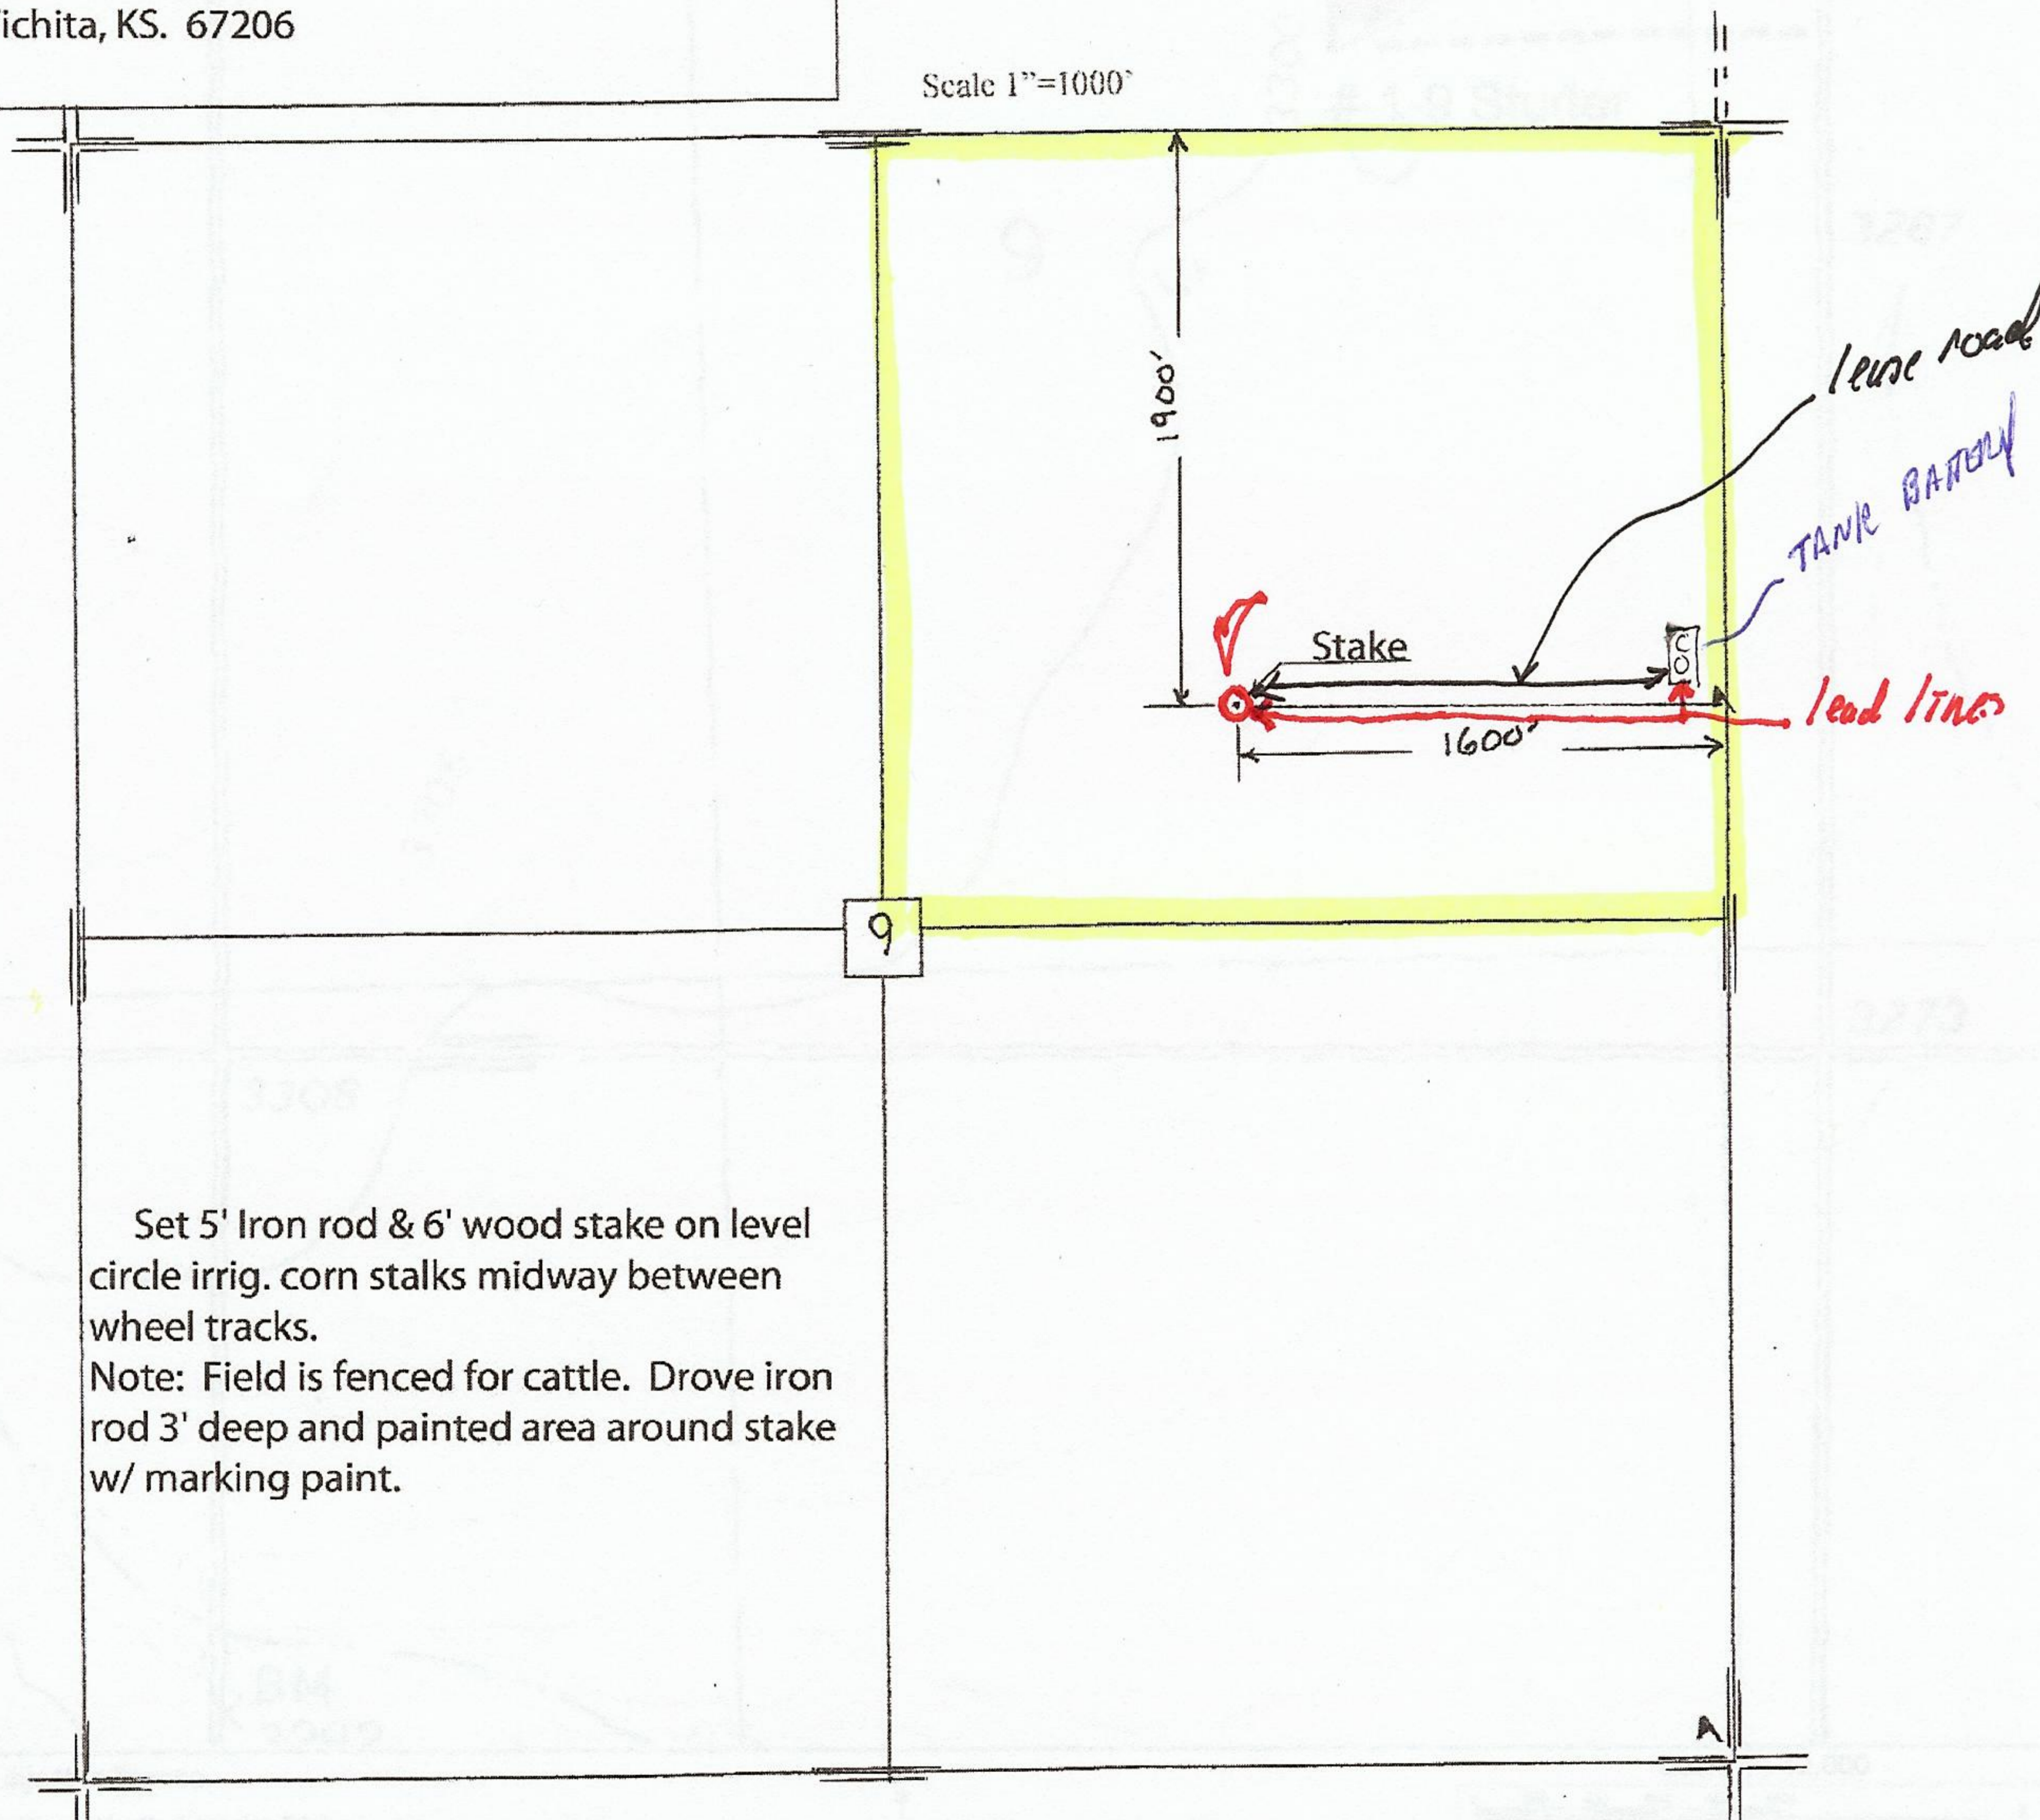

6s

35w

1900'FNL 1600'FEL

County-State

S

T

R

Location

Brito Oil Company
1223 N Rock Rd.
Bldg. I Suite 100
Wichita, KS. 67206

Elevation 3300 Gr.

Ordered By: Raul

Scale 1"=1000'

Set 5' Iron rod & 6' wood stake on level circle irrig. corn stalks midway between wheel tracks.
Note: Field is fenced for cattle. Drove iron rod 3' deep and painted area around stake w/ marking paint.