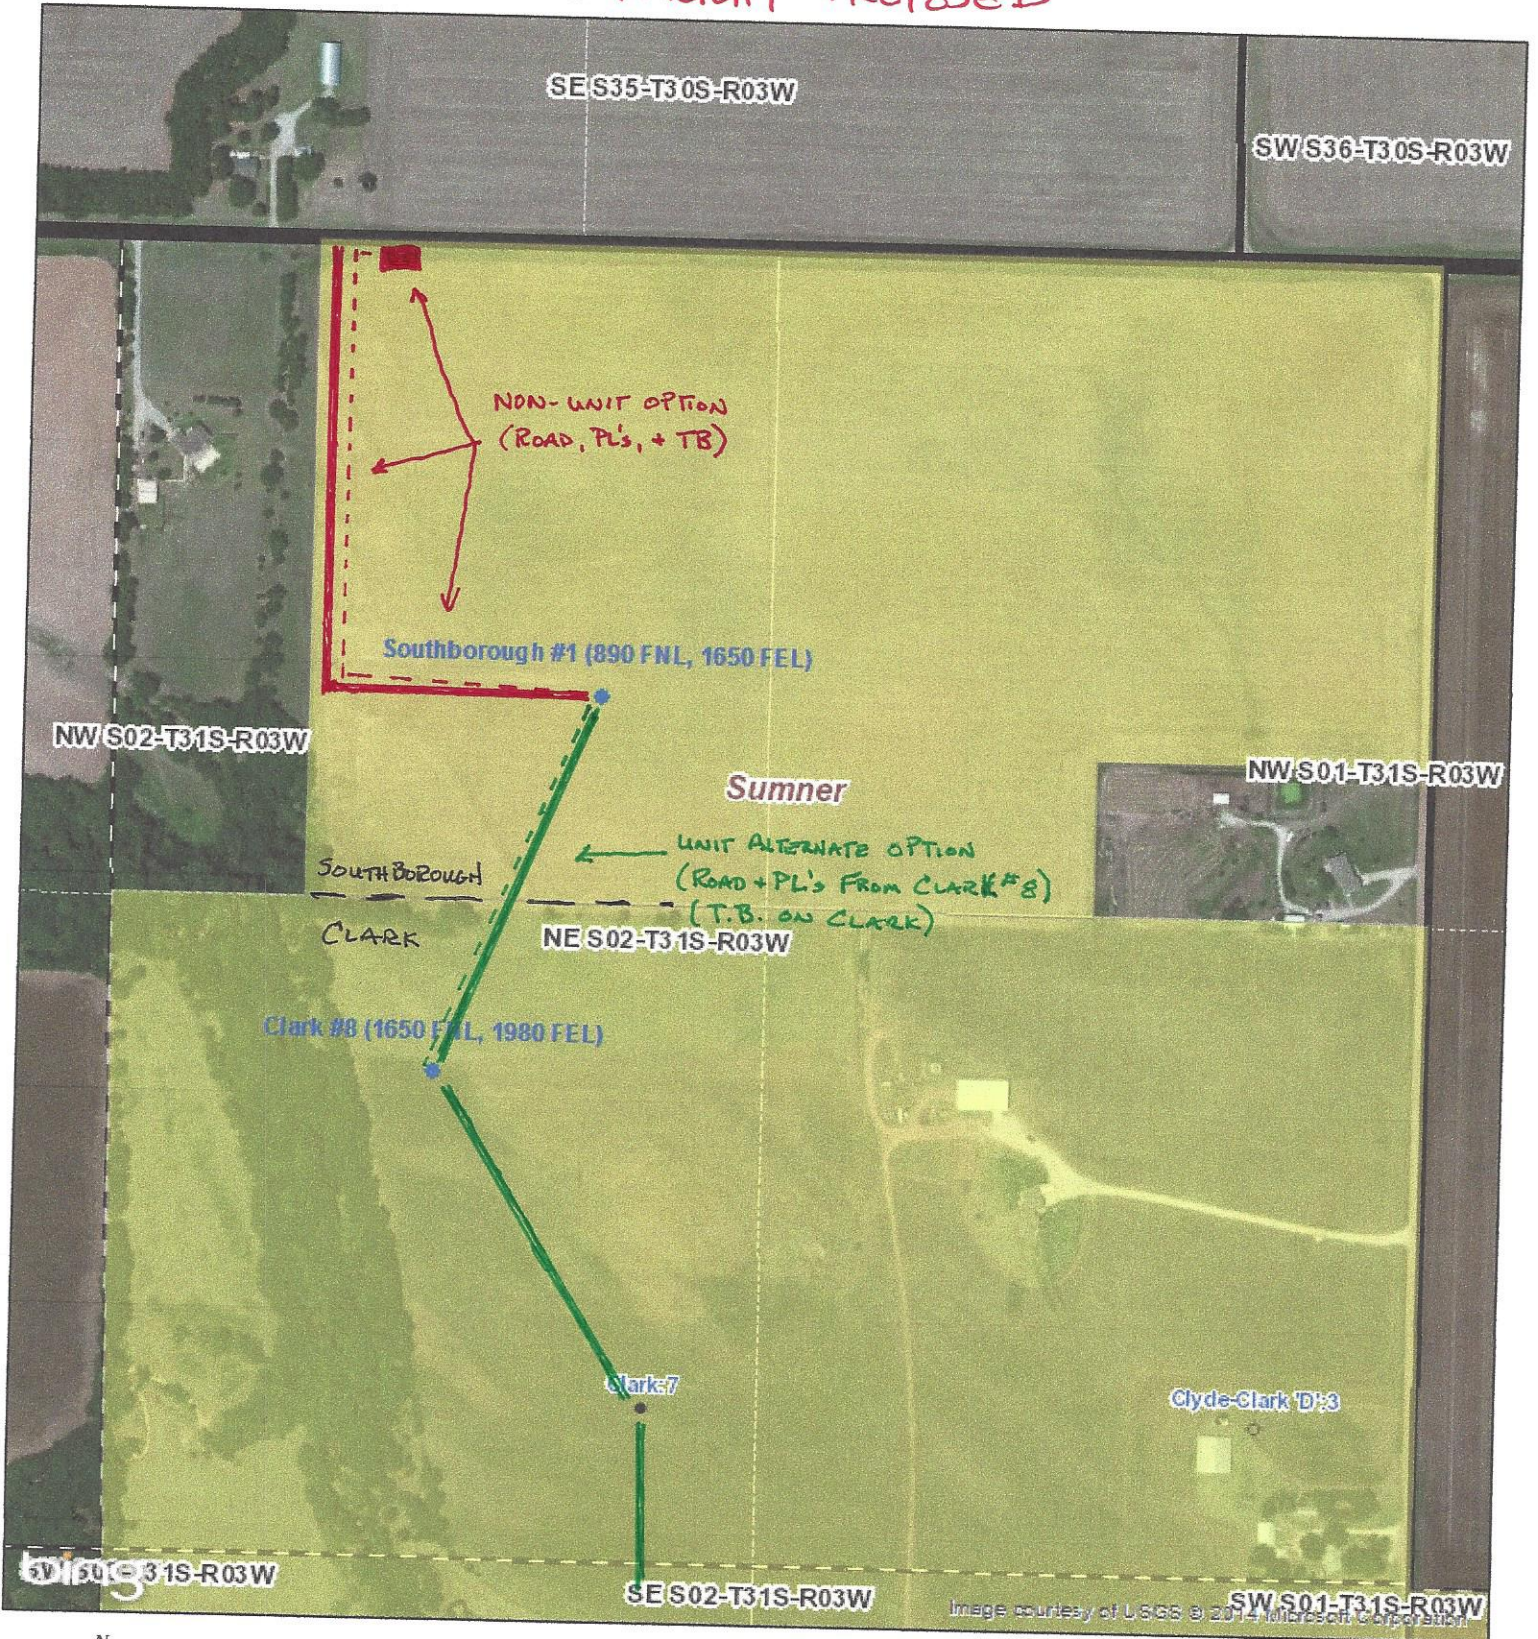

SURFACE FACILITY PROPOSED

Date Generated: 12/1/2014

Clark #8 & Southborough #1 Wells Sumner Co., KS

This map was prepared for Herman L. Loeb, LLC.
It is maintained for the function of this corporation only.
It is not intended for conveyance, nor is it a survey.