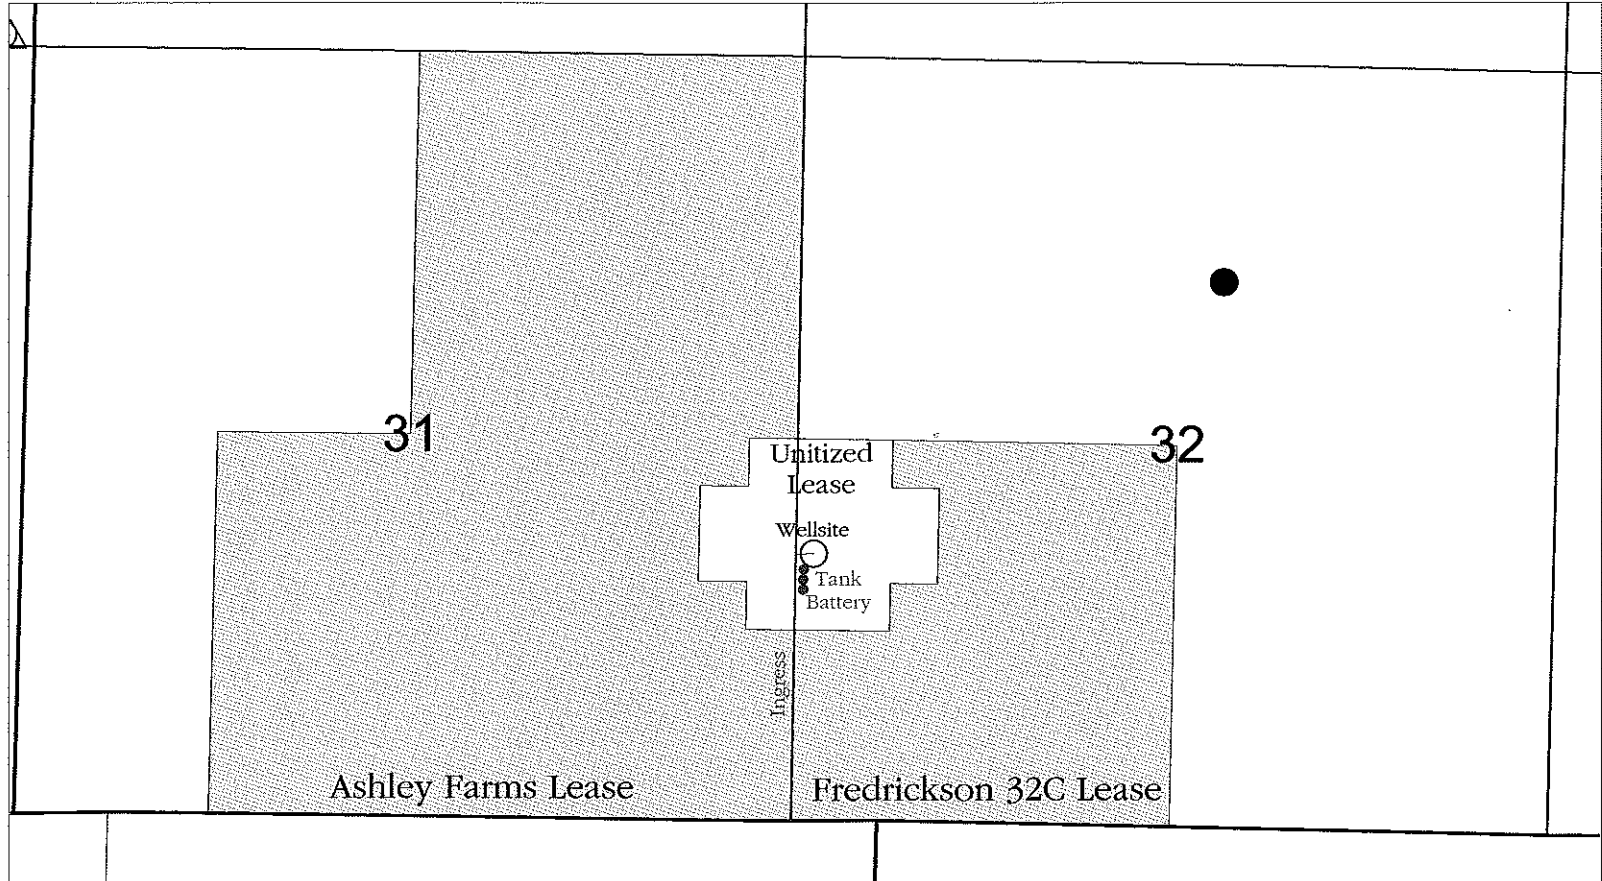

KANSAS SURFACE OWNER NOTIFICATION ACT

R 29 W

S 5 S

SCALE = 1 : 15,840

DECATUR COUNTY, KANSAS