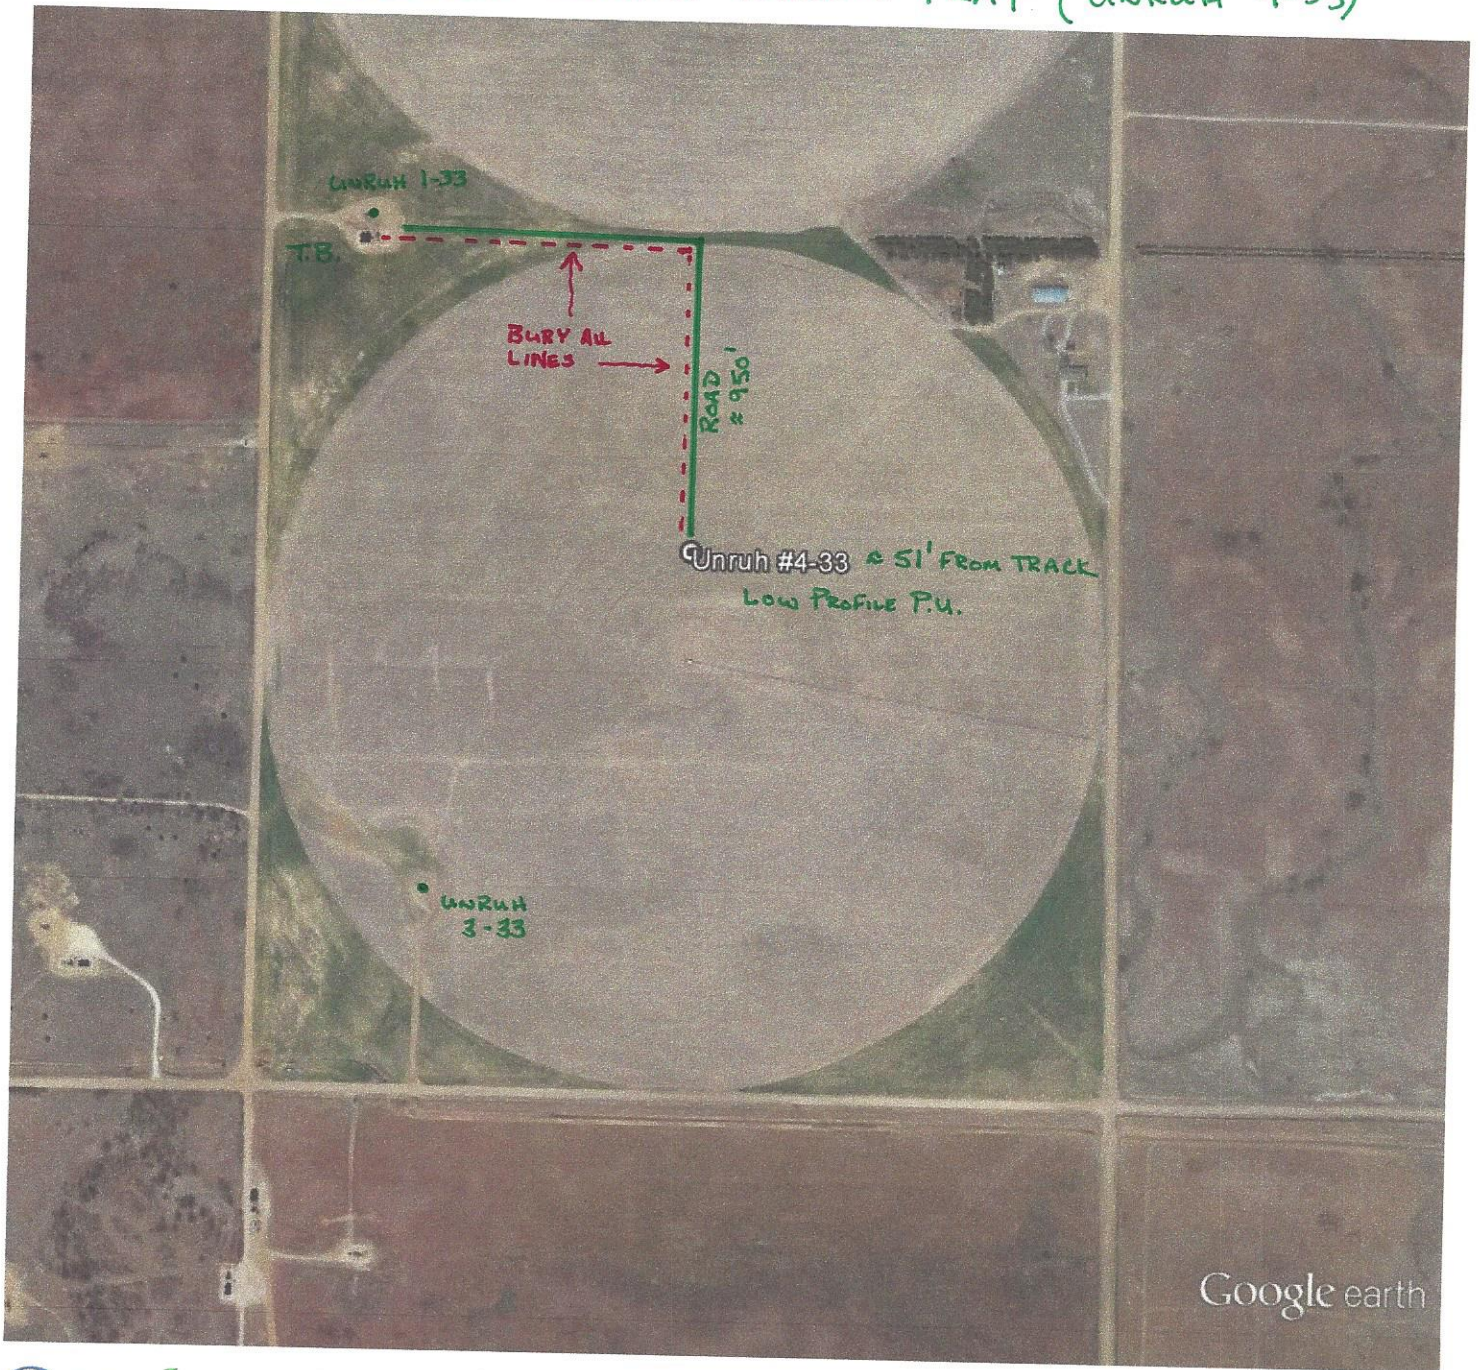

PROPOSED SURFACE FACILITY PLAT (UNRUH 4-33)

Google earth