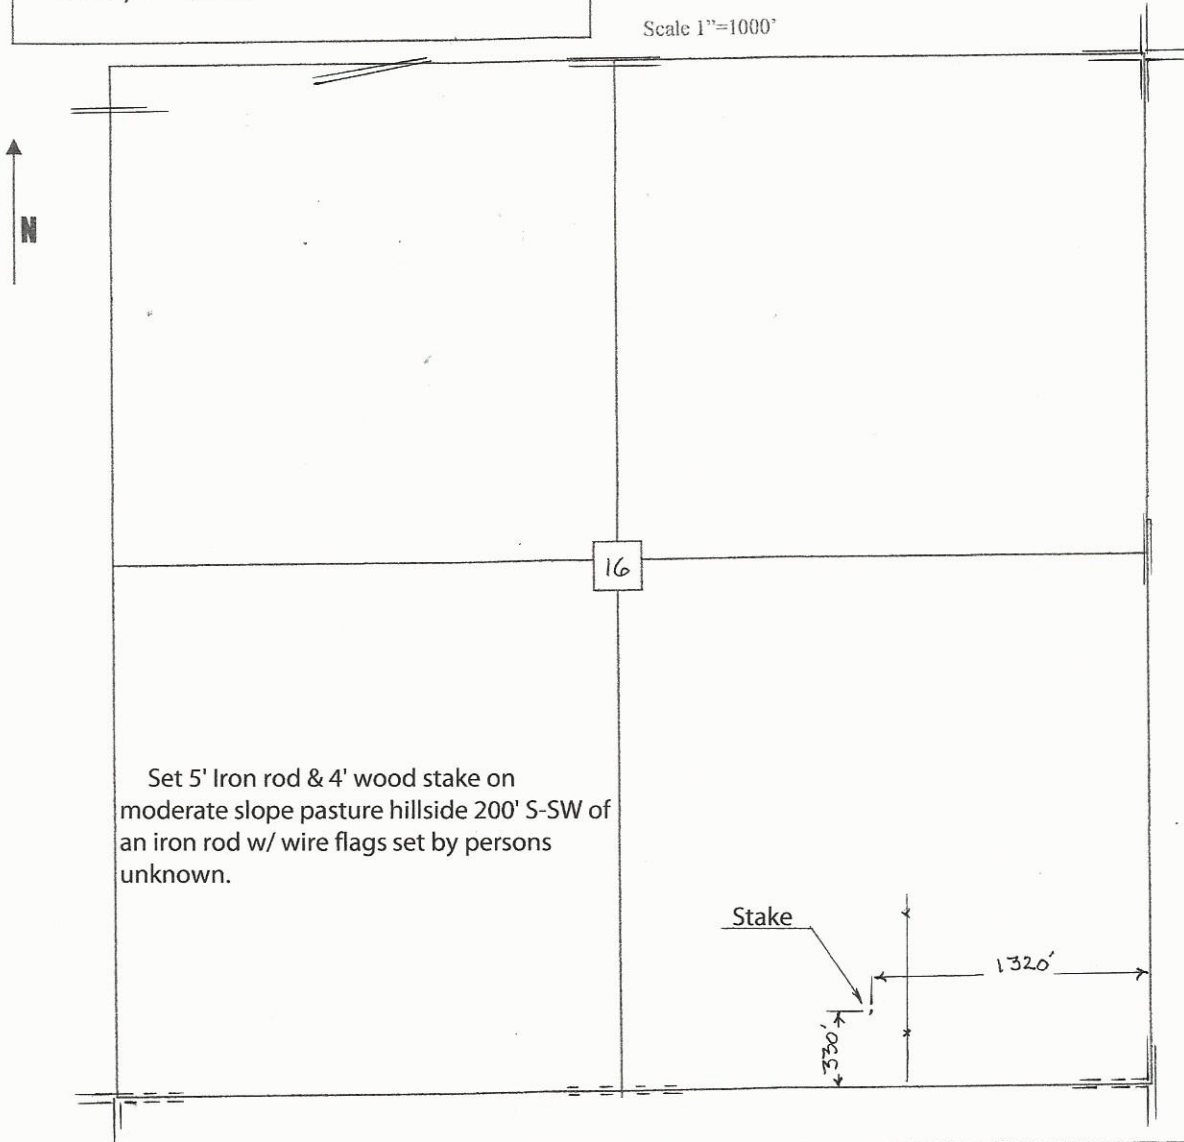

IRON HORSE RESOURCES
Operator

1
Number

Lippelmann
Farm Name

Decatur-KS
County-State

16 3s 26w
S T R

330'FSL 1320'FEL
Location

Iron Horse Resources
216 16th Street
Suite 1200
Denver, CO. 80202

Elevation 2552 Gr.

Ordered By: Mark

Scale 1"=1000'

Set 5' Iron rod & 4' wood stake on moderate slope pasture hillside 200' S-SW of an iron rod w/ wire flags set by persons unknown.