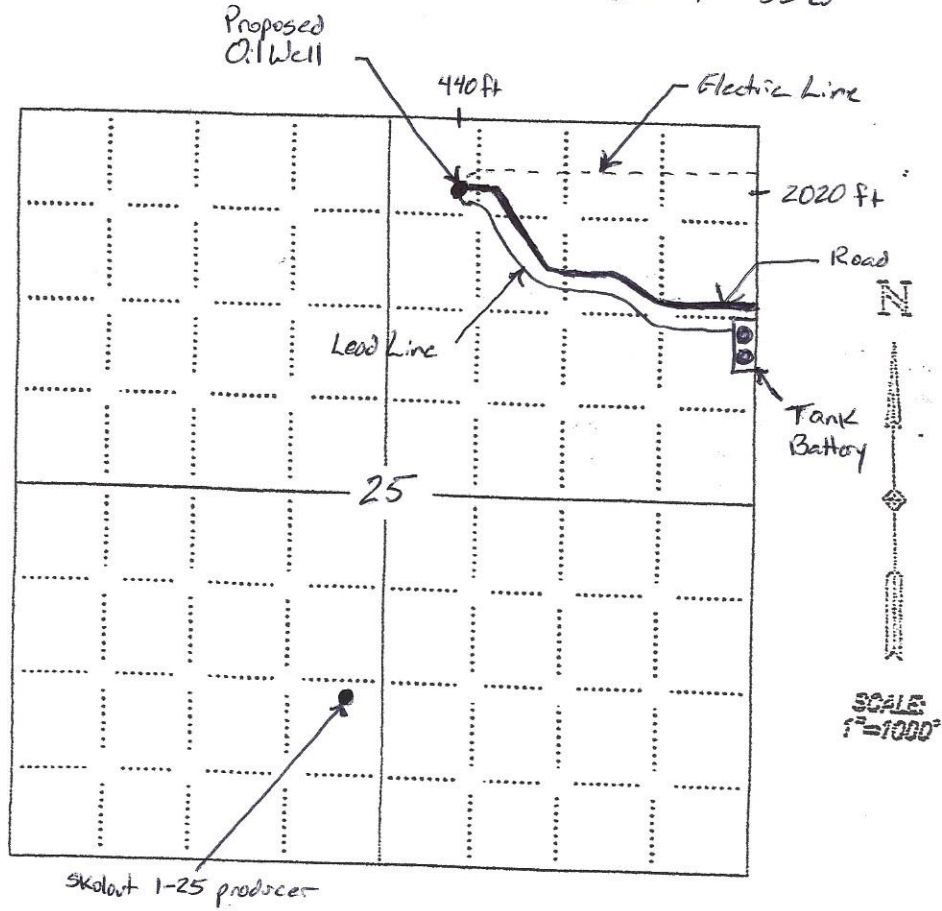

OIL WELL LOCATION

Bow Creek Oil Co

Skolout B 1-25

SE NW NW NE
25 - 1 - 35W

Rawlin Co Kansas