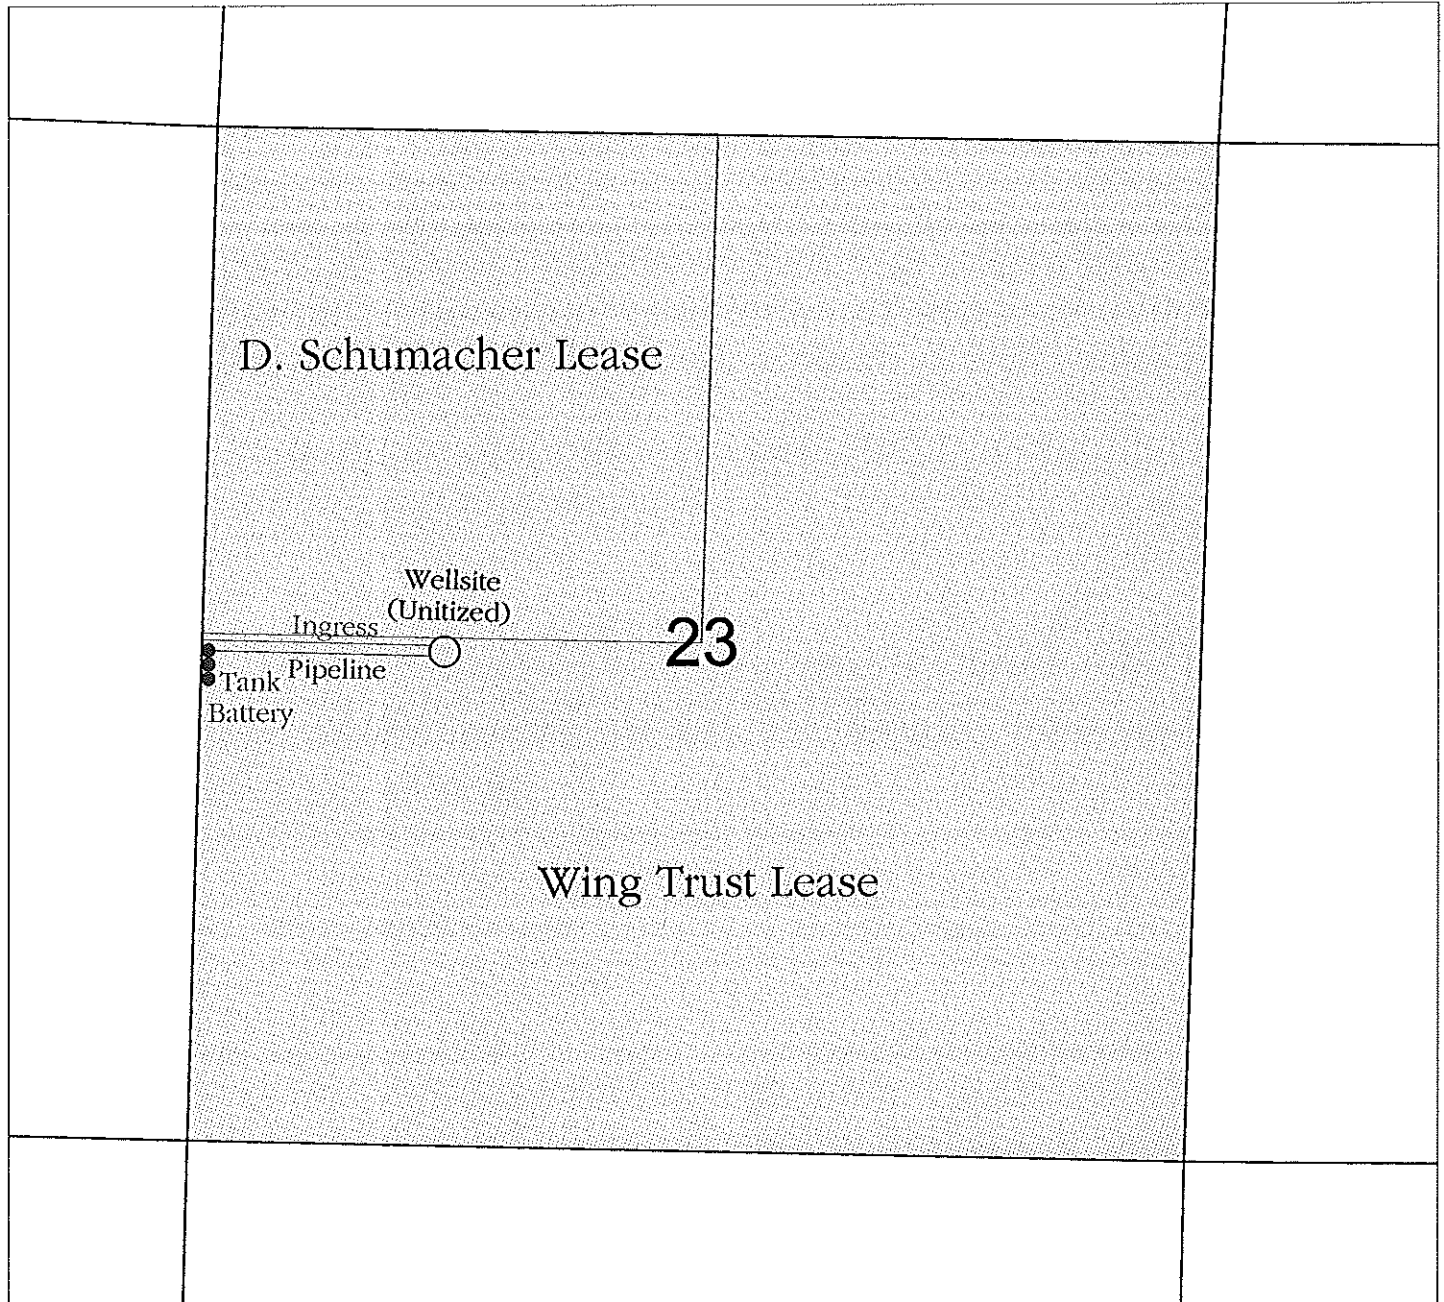

KANSAS SURFACE OWNER NOTIFICATION ACT

R 36 W

T
15
S

SCALE = 1 : 12,000

LOGAN COUNTY, KANSAS