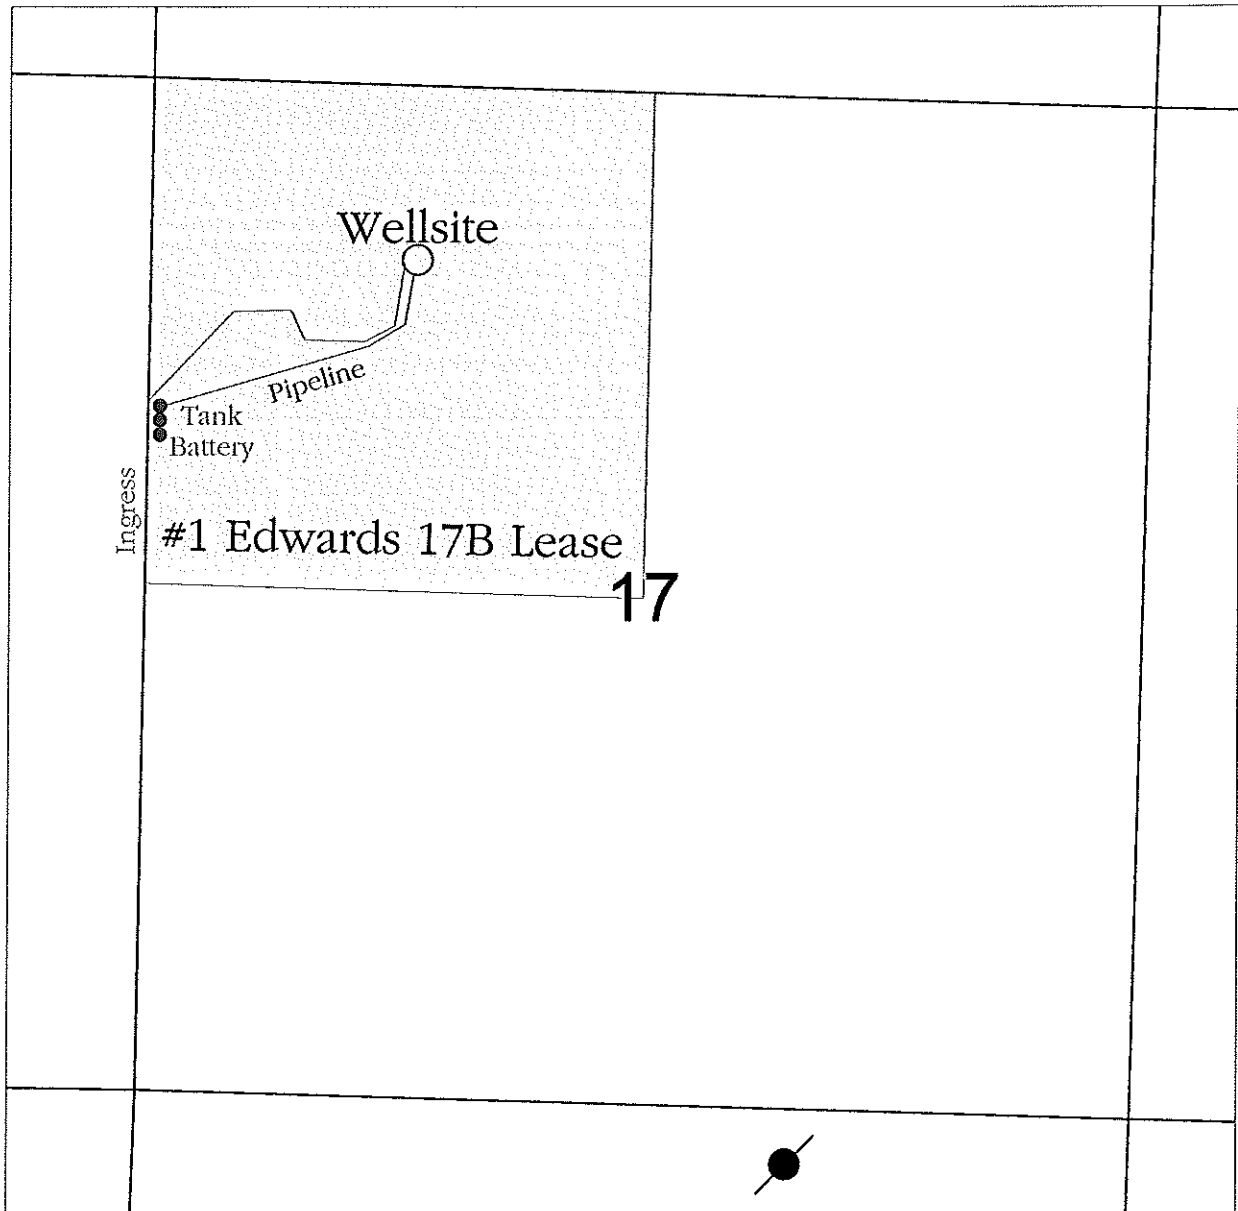

KANSAS SURFACE OWNER NOTIFICATION ACT

R 35 W

T
15
S

SCALE = 1 : 12,000

LOGAN COUNTY, KANSAS