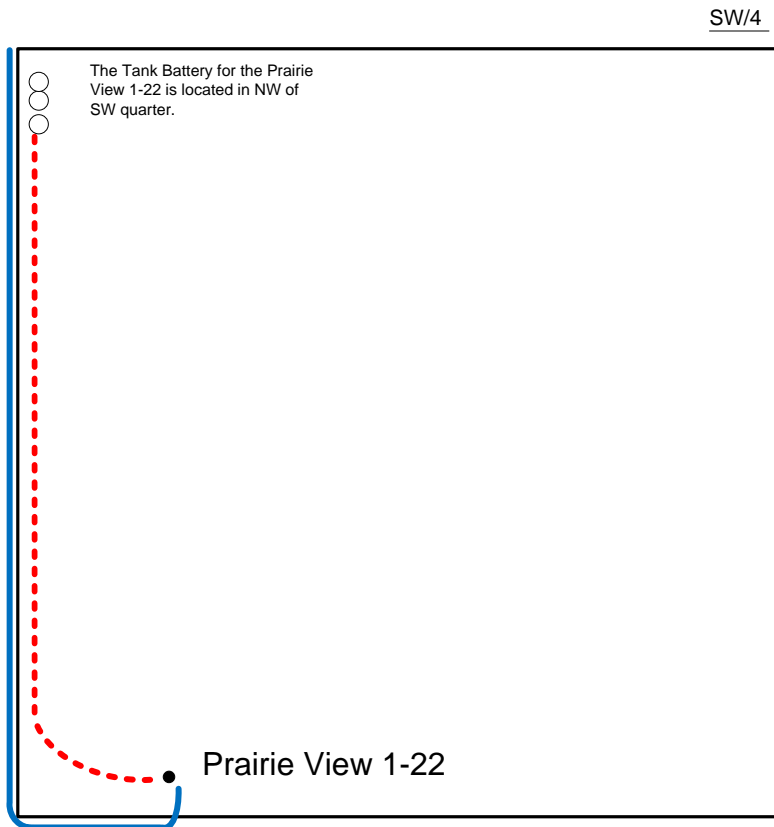

Proposed Plan of Construction

Prairie View 1-22
Sec 22 T24S-R33W
Finney County, KS

Sec 22 - T24S - R33W

Proposed Details of
SW/4 Sec 22 - T24S - R33W

Proposed Site Diagram
Prairie View 1-22
June 10, 2015

Note-Drawing **Not** to Scale