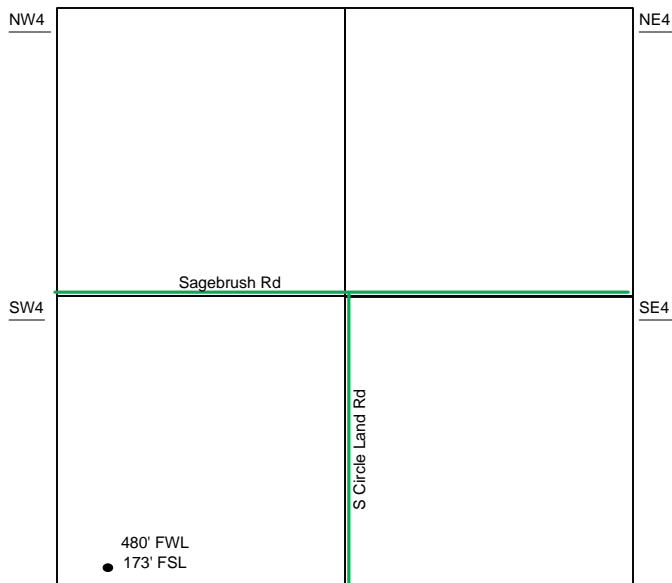

Proposed Plan of Construction

Prairie View 1-22
Sec 22 T24S-R33W
Finney County, KS

Sec 22 - T24S - R33W

Proposed Details of
SW/4 Sec 22 - T24S - R33W

Proposed Site Diagram
Prairie View 1-22
June 10, 2015

Note-Drawing **Not** to Scale