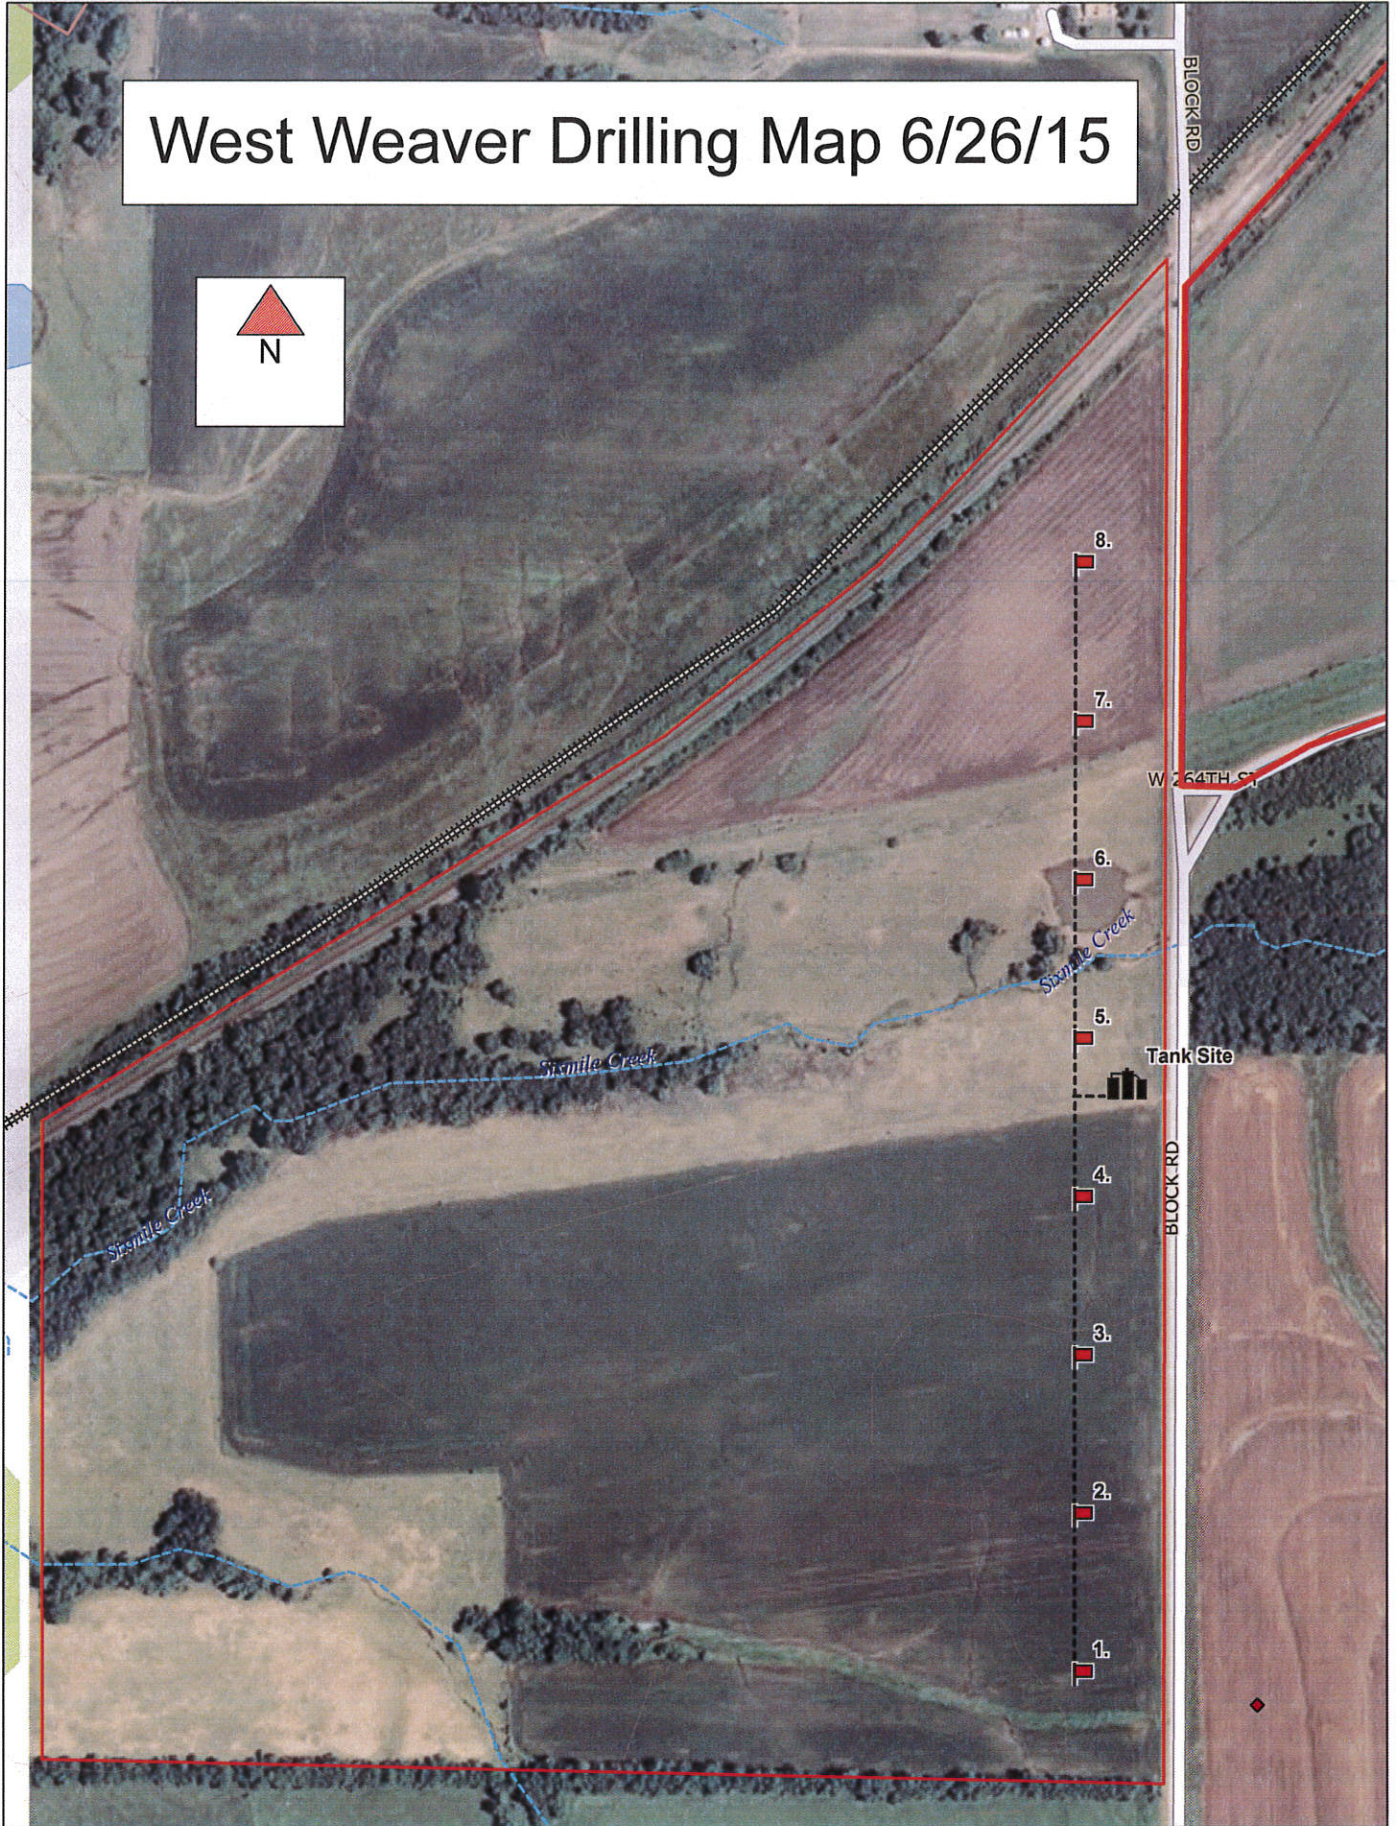

# West Weaver Drilling Map 6/26/15

Data use subject to license.

© DeLorme. Topo North America™ 10.

www.delorme.com

Scale 1 : 4,800

1" = 400.0 ft

Data Zoom 15-2