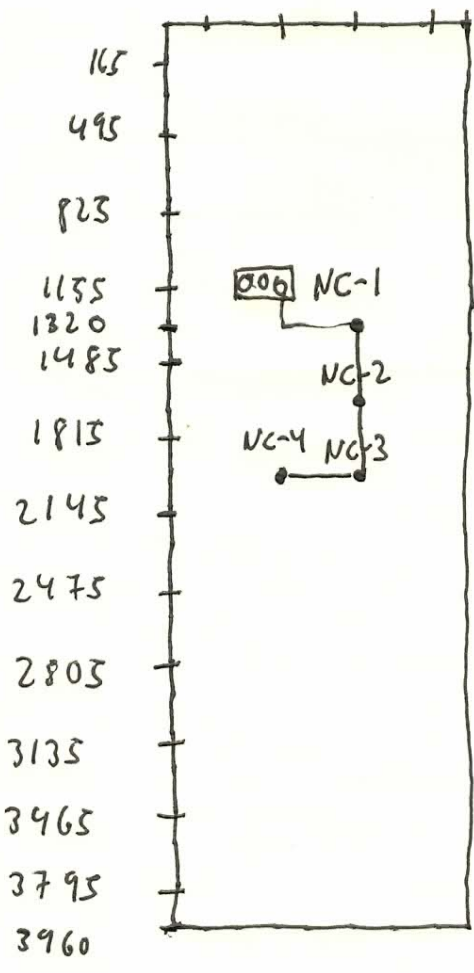

T265 R18E SPC 27

NW 165 495 825 1155 1320

000 - Tank Battery
— - Production/Electrical Lines
• - Oil Well

Amind