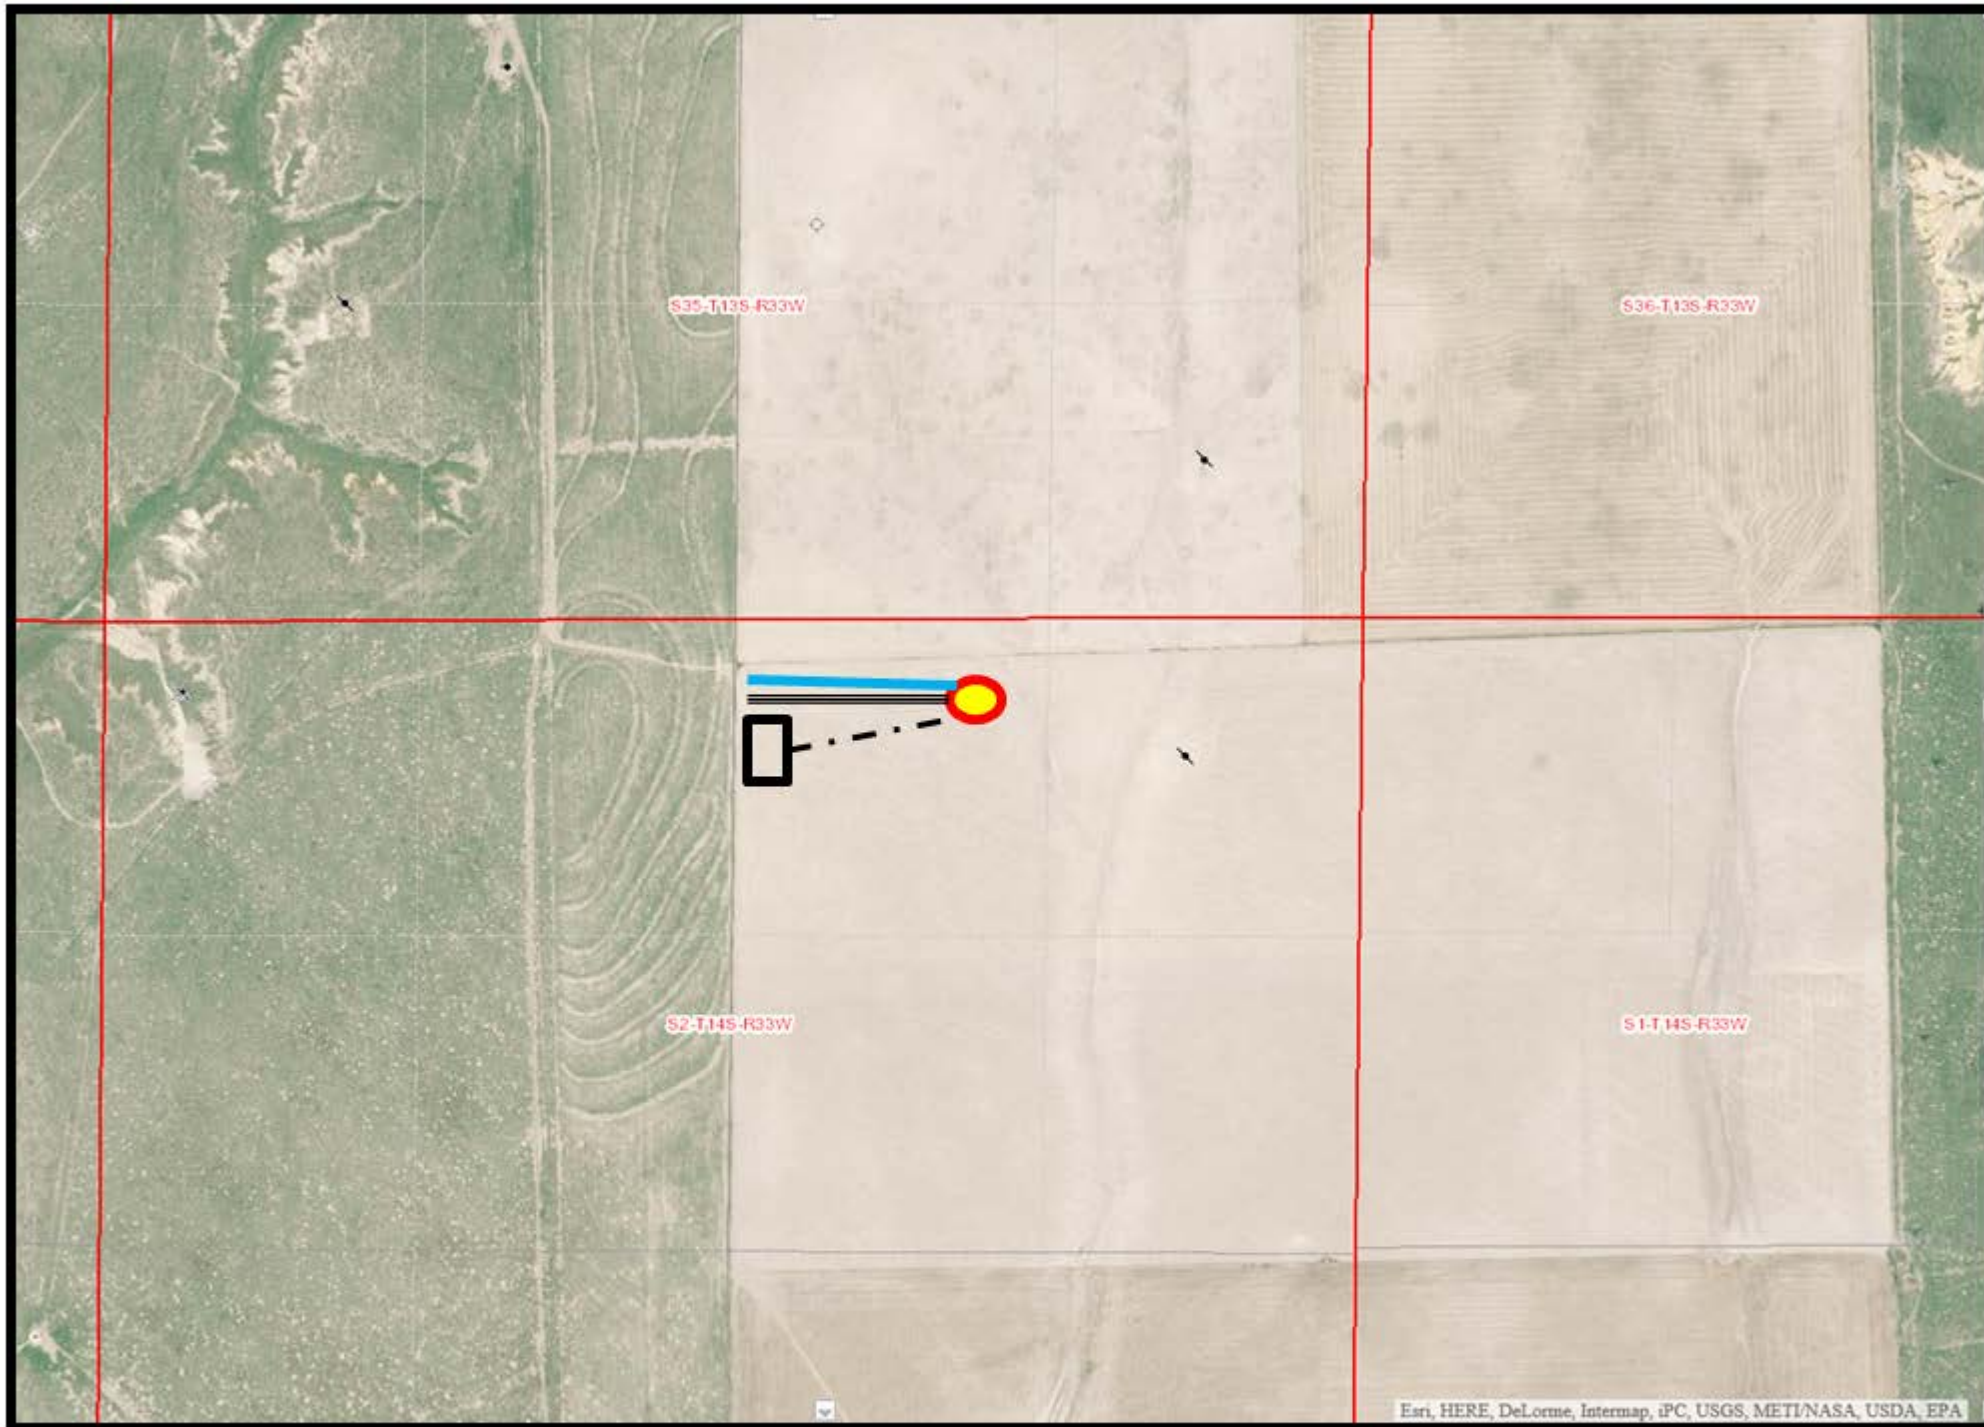

Electrical

Road

Lead Line

Tank Farm

Beagley 2-1  
330' FNL 1576' FEL  
NE/4 Section 2 14s-33w  
Logan County, Kansas