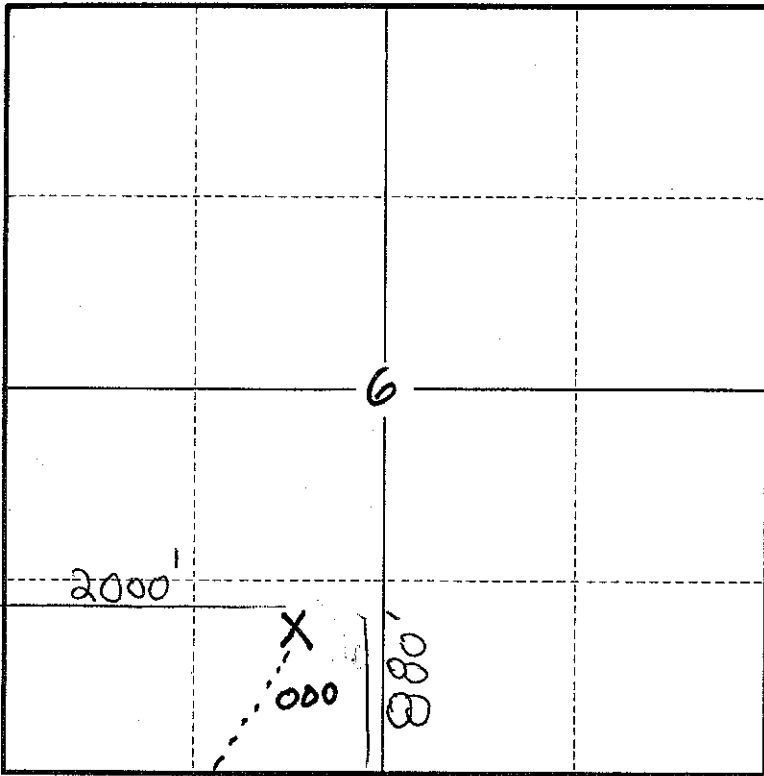

SW/4 6-8s-17W
© Books Co KS
Castle Resources Inc #9860
Constance #1

2000' FWL
880' FSL

X = Location

000 = Tanks

----- = Road

SW/4 6-8s-17W

©

Rooks Co KS

Castle Resources Inc #9866

Constance #1

2000' FWL
880' FSL

X = Location

000 = Tanks

----- = Road