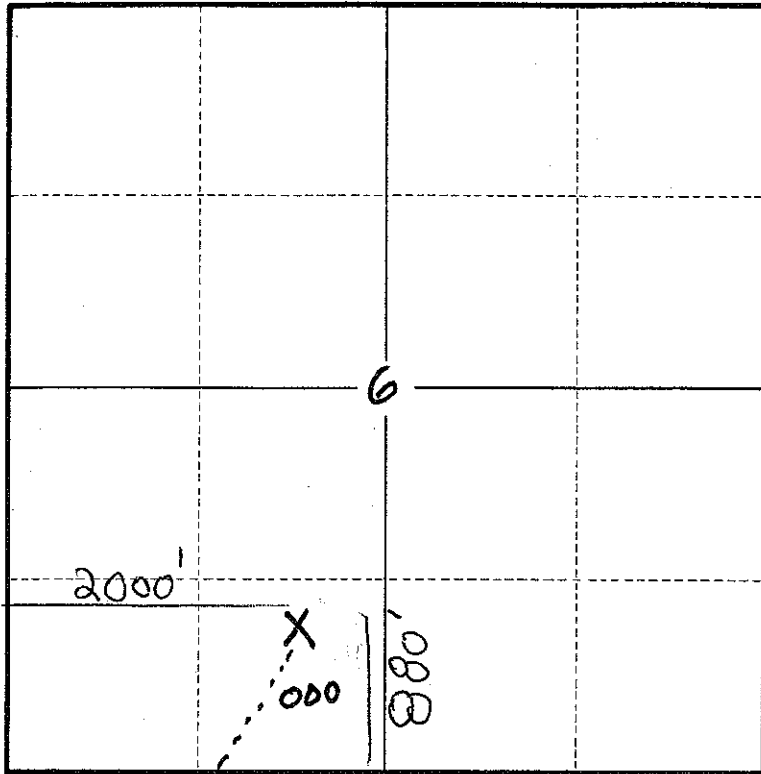

SW/4 6-8s-17W
© Books Co KS
Castle Resources Inc #9860
Constance #1

2000' FWL
880' FSL

X = Location

000 = Tanks

----- = Road

SW/4 6-8s-17W

©

Rooks Co KS

Castle Resources Inc #9866

Constance #1

2000' FWL
880' FSL

X = Location

000 = Tanks

----- = Road