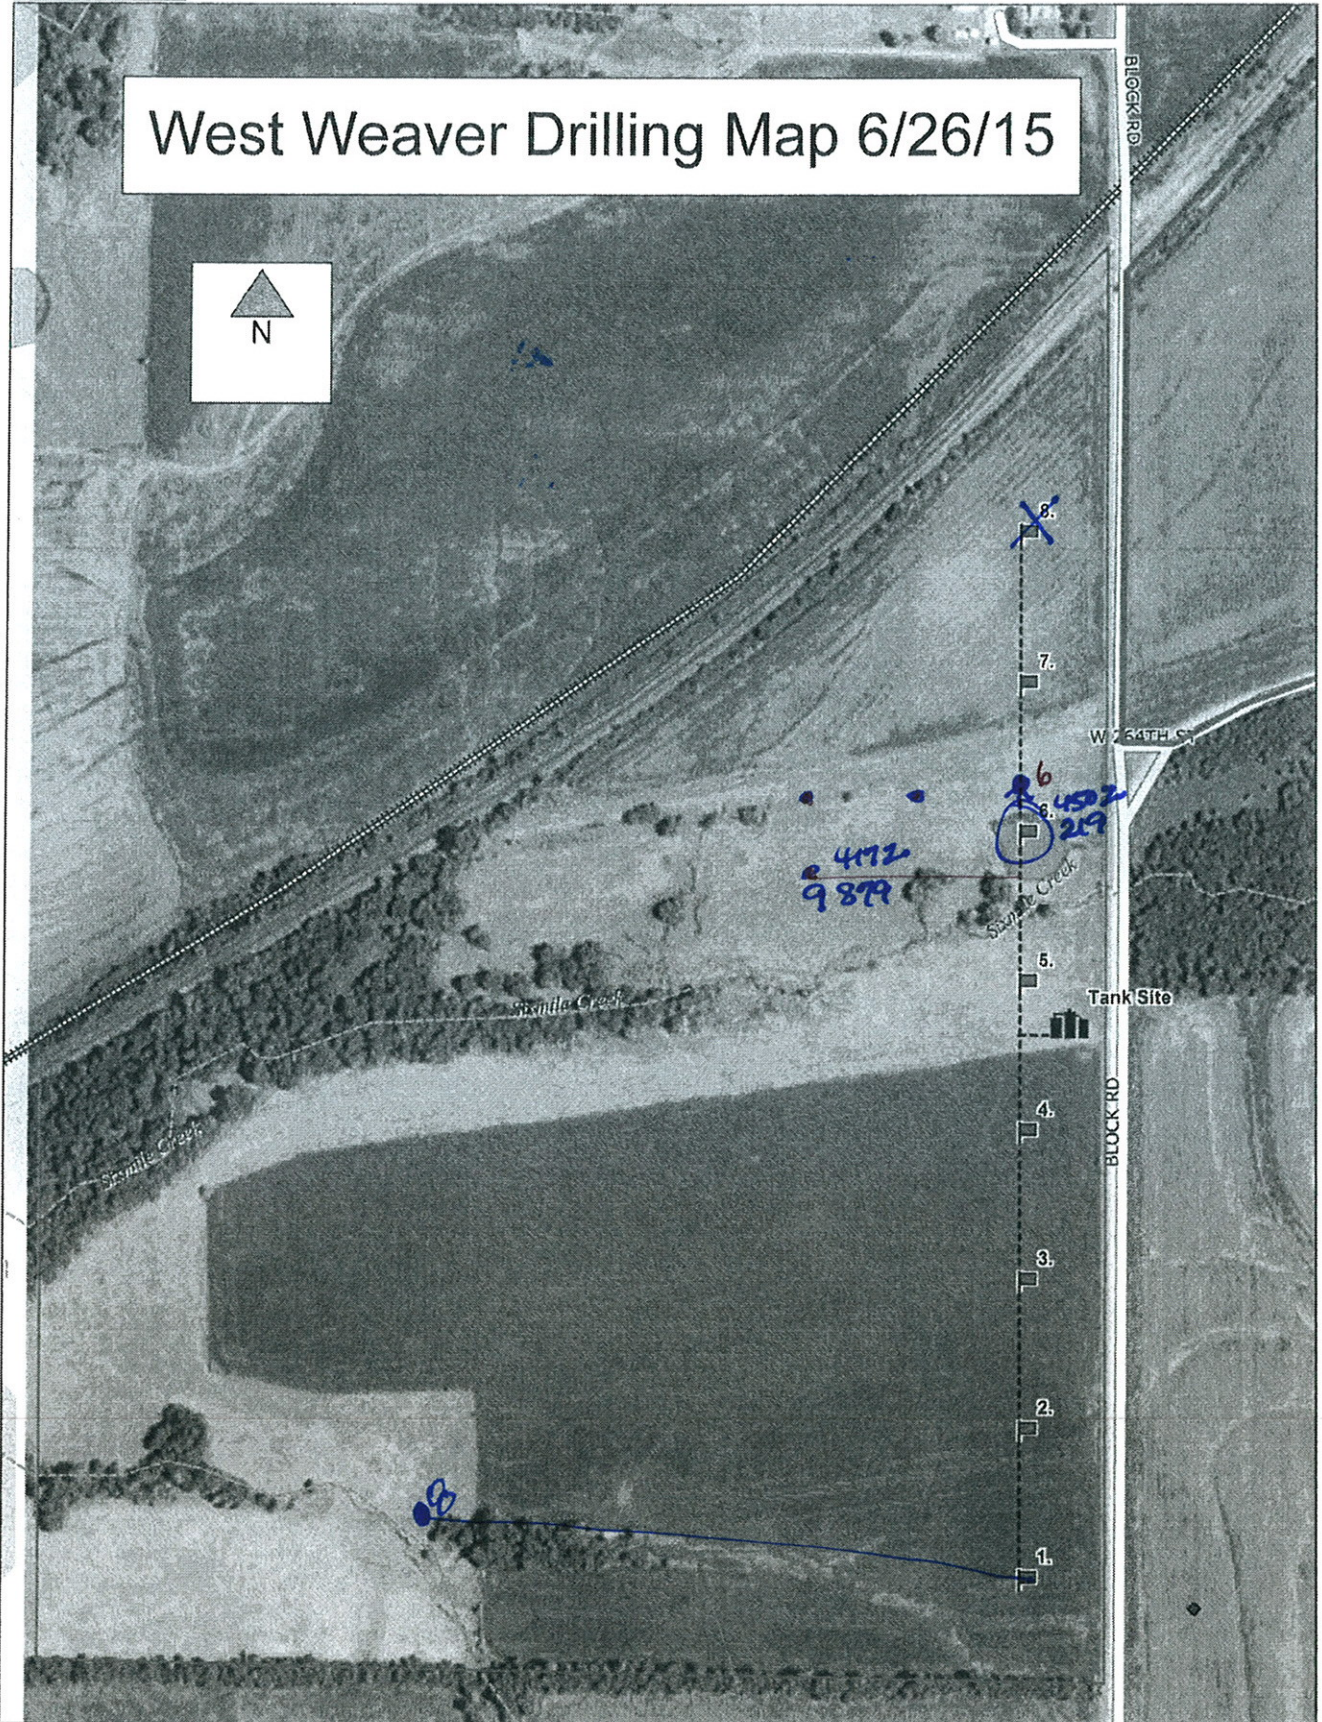

West Weaver Drilling Map 6/26/15

Data use subject to license.

© DeLorme. Topo North America™ 10.

www.delorme.com

Scale 1 : 4,800

1" = 400.0 ft

Data Zoom 15-2