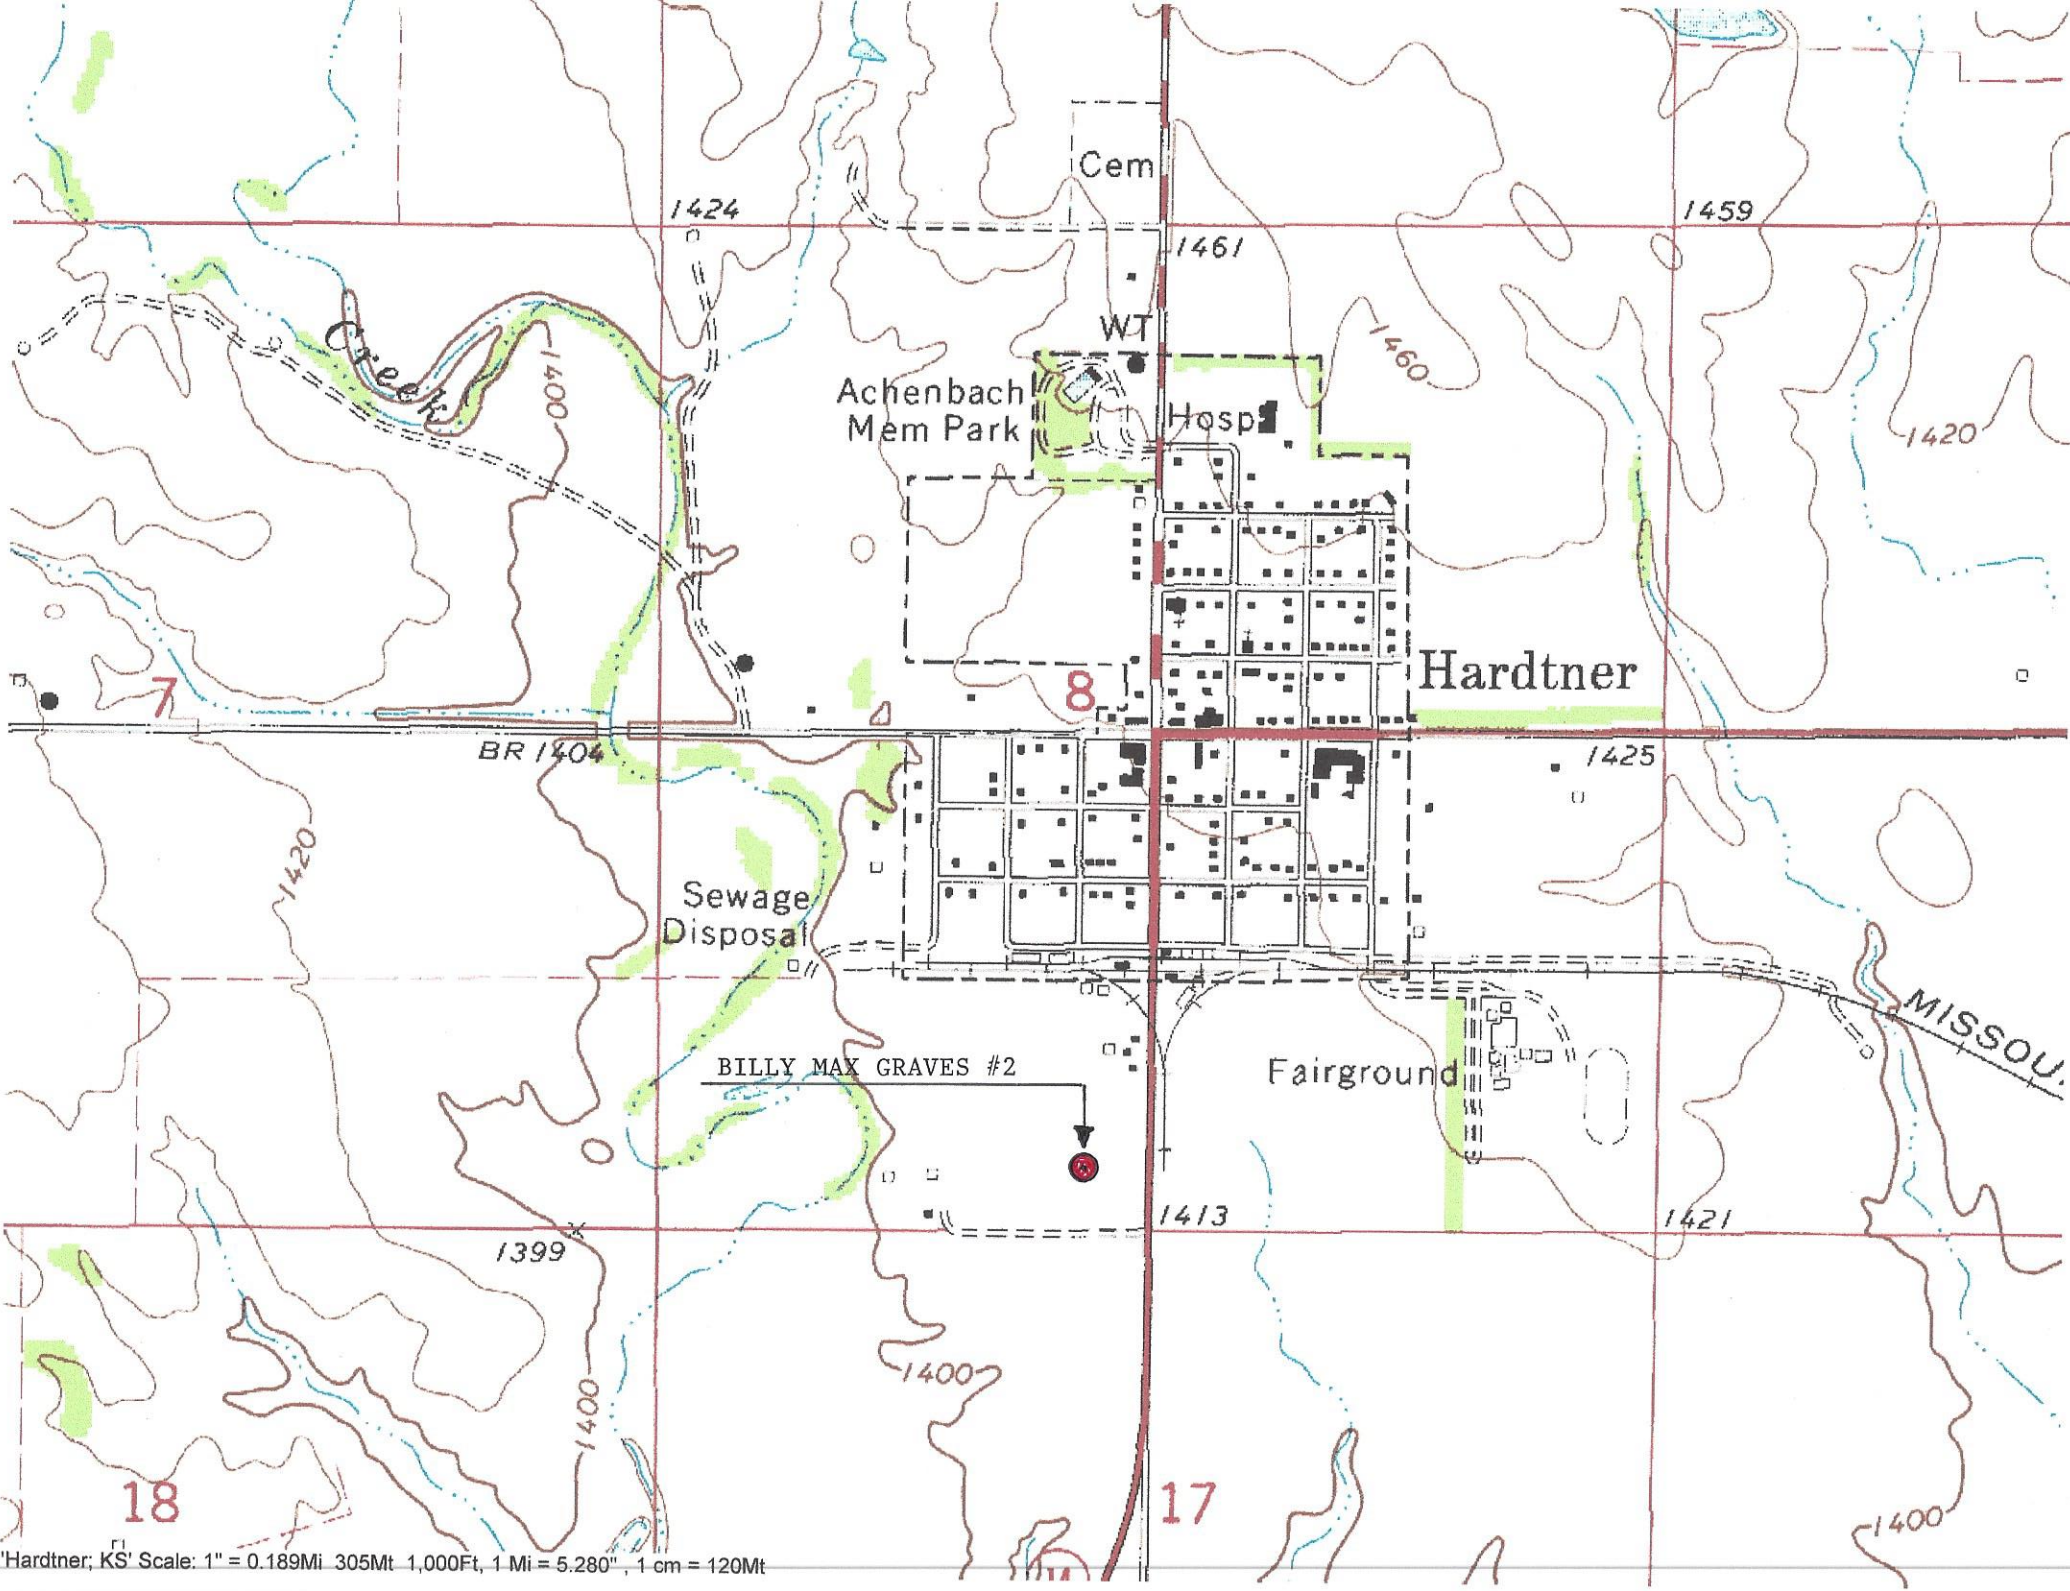

SE SE SW
LOCATION

ELEVATION: 1409' GR

LOTUS OPERATING CO LLC
100 S Main, Ste 420
Wichita, KS 67202

AUTHORIZED BY: Tim Hellman

SCALE: 1" = 1000'

Hardtner, KS Scale: 1" = 0.189Mi 305Mt 1,000Ft, 1 Mi = 5.280", 1 cm = 120Mt