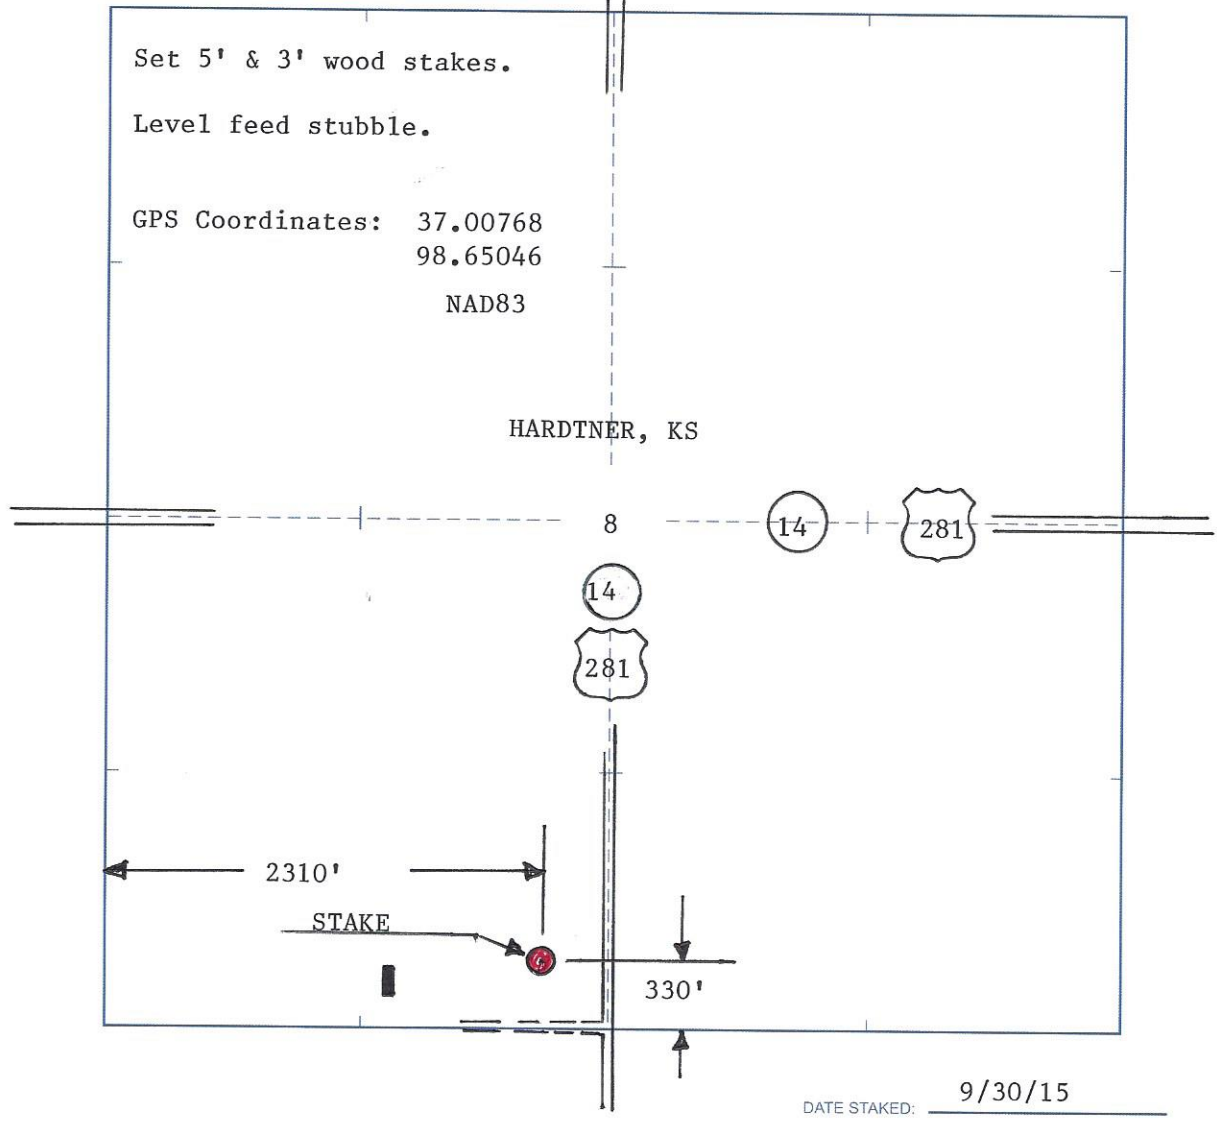

SE SE SW
LOCATION

ELEVATION: 1409' GR

LOTUS OPERATING CO LLC
100 S Main, Ste 420
Wichita, KS 67202

AUTHORIZED BY: Tim Hellman

SCALE: 1" = 1000'

Hardtner, KS Scale: 1" = 0.189Mi 305Mt 1,000Ft, 1 Mi = 5.280", 1 cm = 120Mt