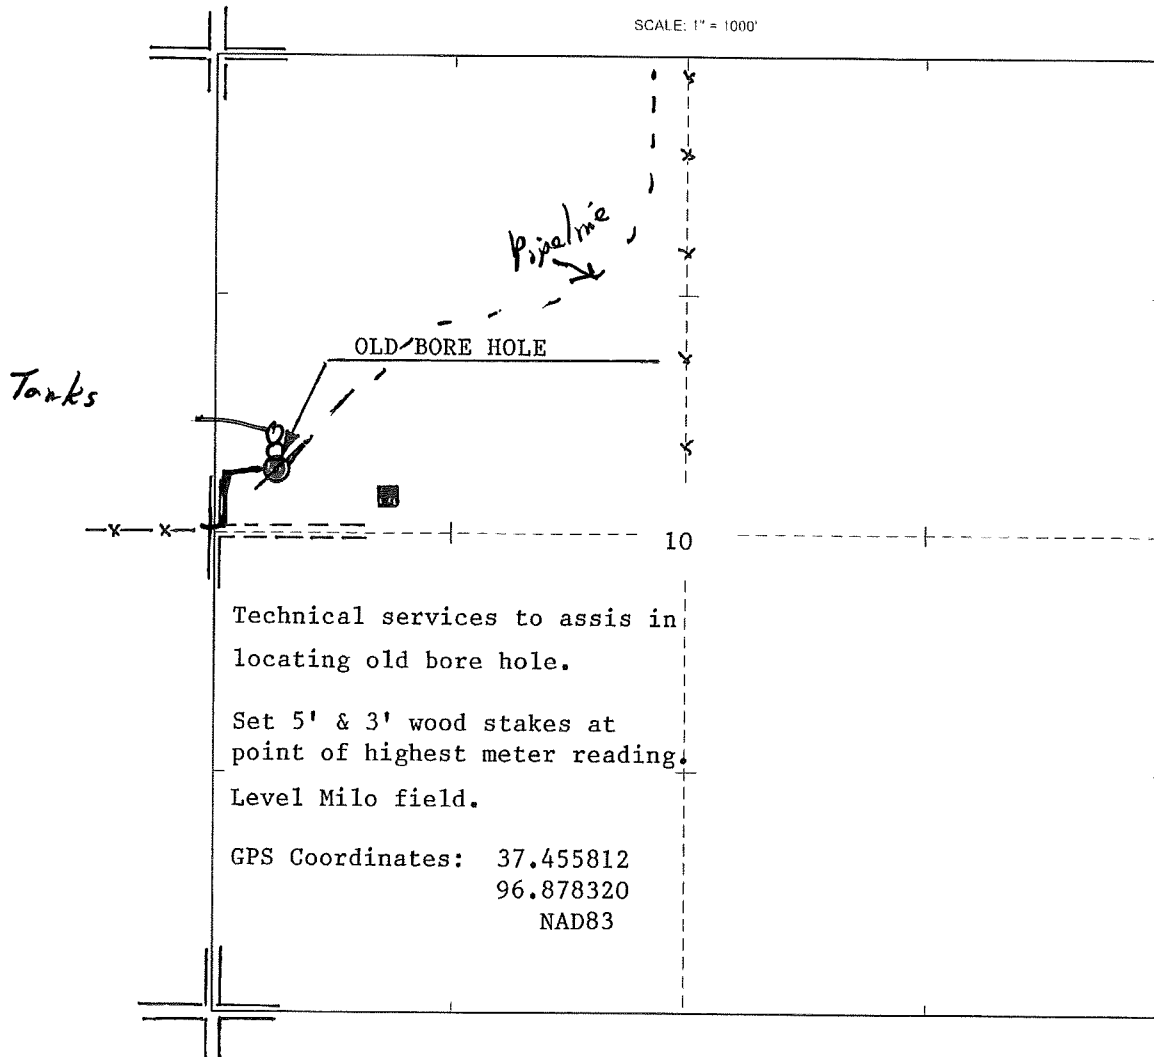

T

5e

R

C SW SW NW

LOCATION

1334' GR

ELEVATION:

VAL ENERGY INC  
125 N Market Ste 1710  
Wichita, KS 67202

AUTHORIZED BY: Todd Allam

SCALE: 1" = 1000'

Technical services to assist in  
locating old bore hole.

Set 5' & 3' wood stakes at  
point of highest meter reading.

Level Milo field.

GPS Coordinates: 37.455812  
96.878320  
NAD83

DATE STAKED: 9/2/15