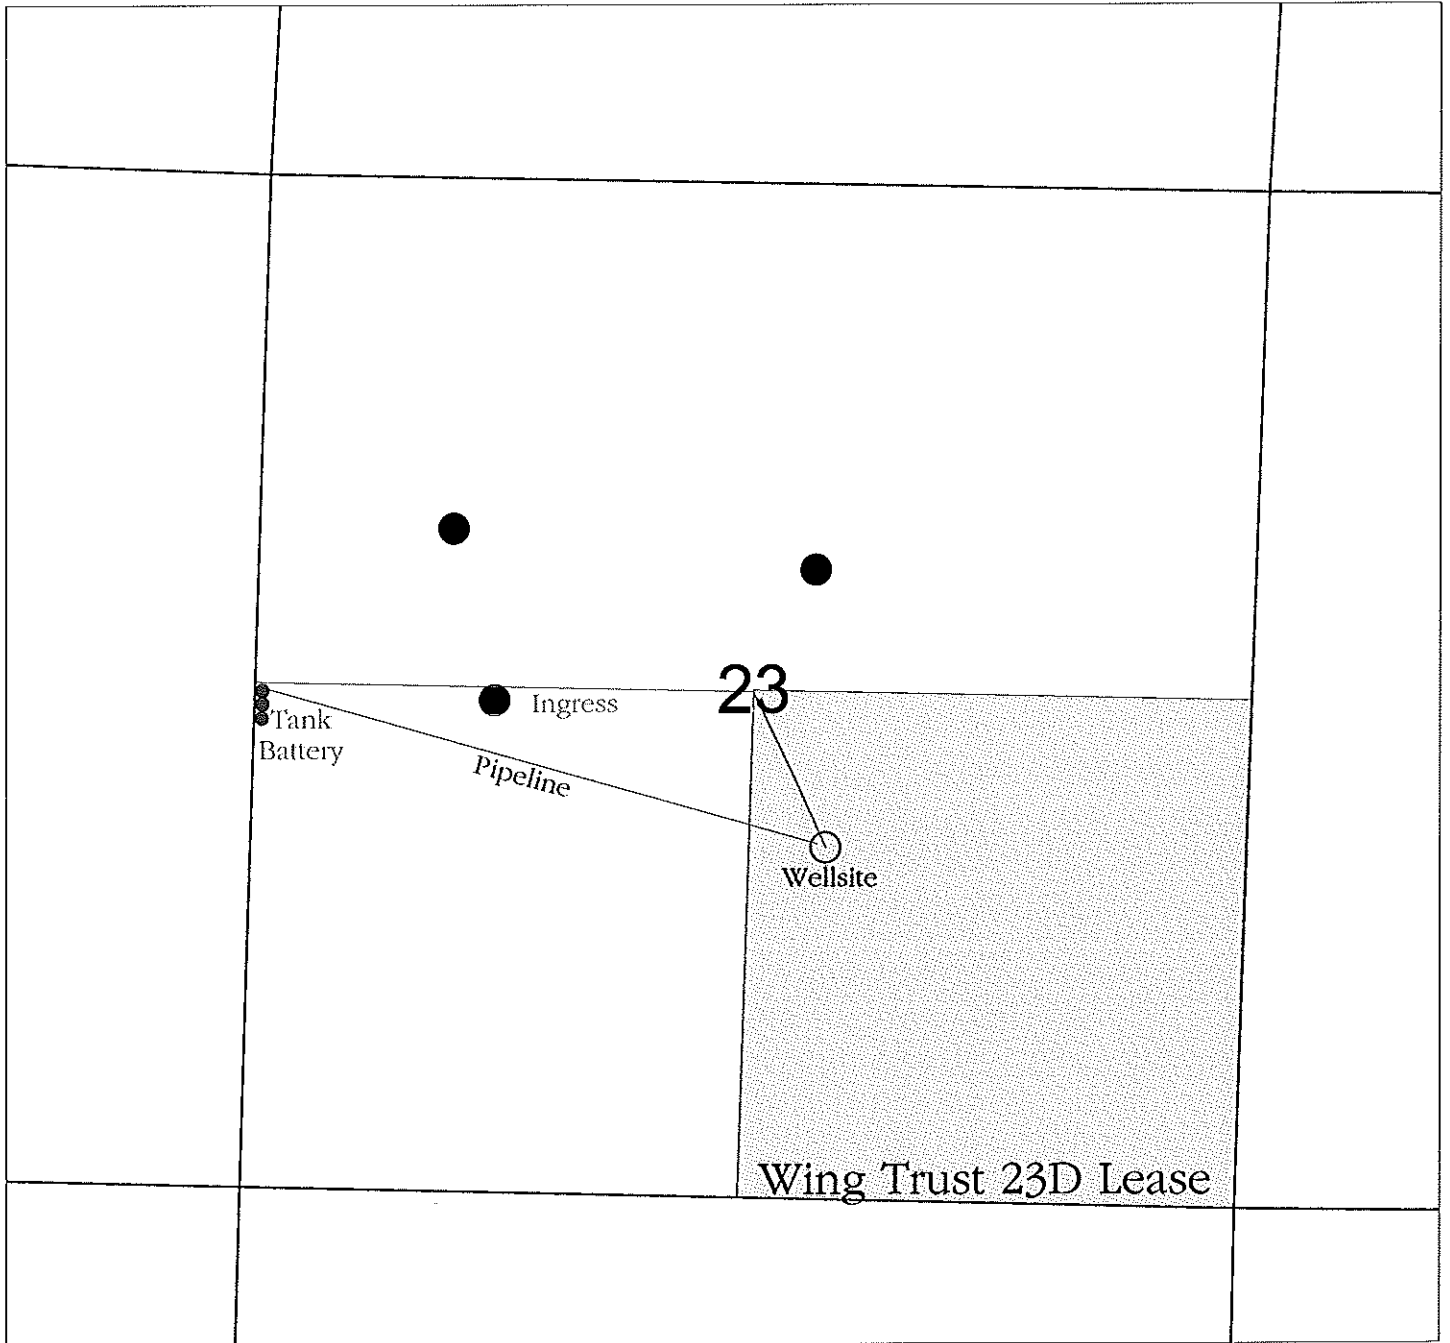

KANSAS SURFACE OWNER NOTIFICATION ACT

R 36 W

T
15
S

SCALE = 1 : 12,000

LOGAN COUNTY, KANSAS