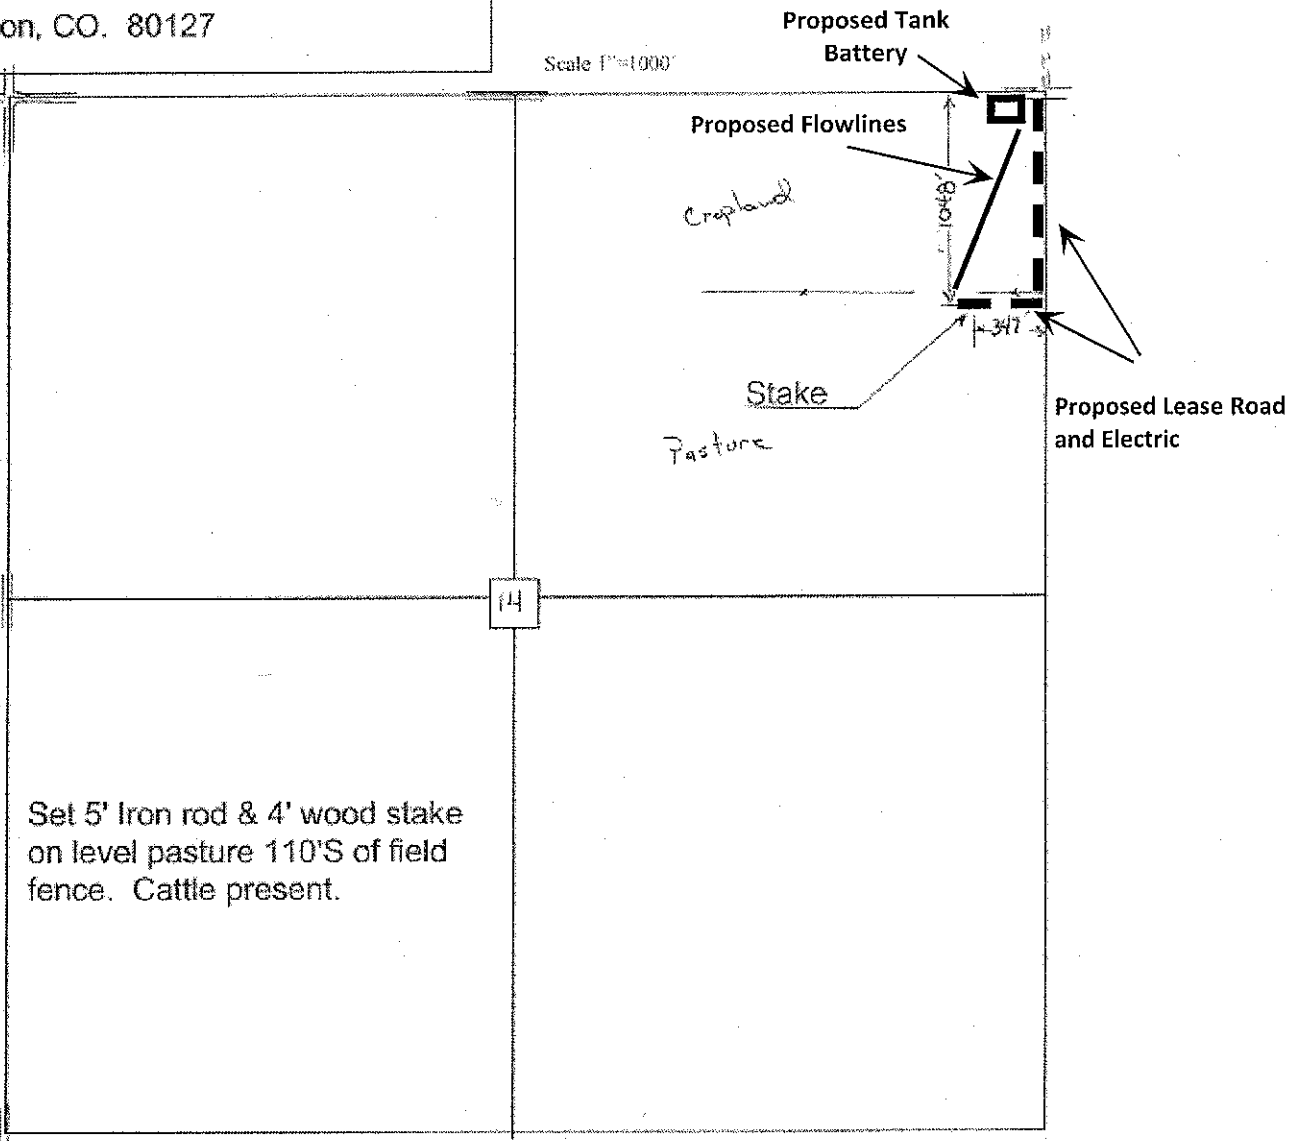

T

R

Location

Cholla Production, LLC
 10390 Bradford Rd.
 Suite 201
 Littleton, CO. 80127

Elevation 2400 Gr.

Ordered By: Emily

Scale 1"=1000'

Set 5' Iron rod & 4' wood stake
 on level pasture 110'S of field
 fence. Cattle present.