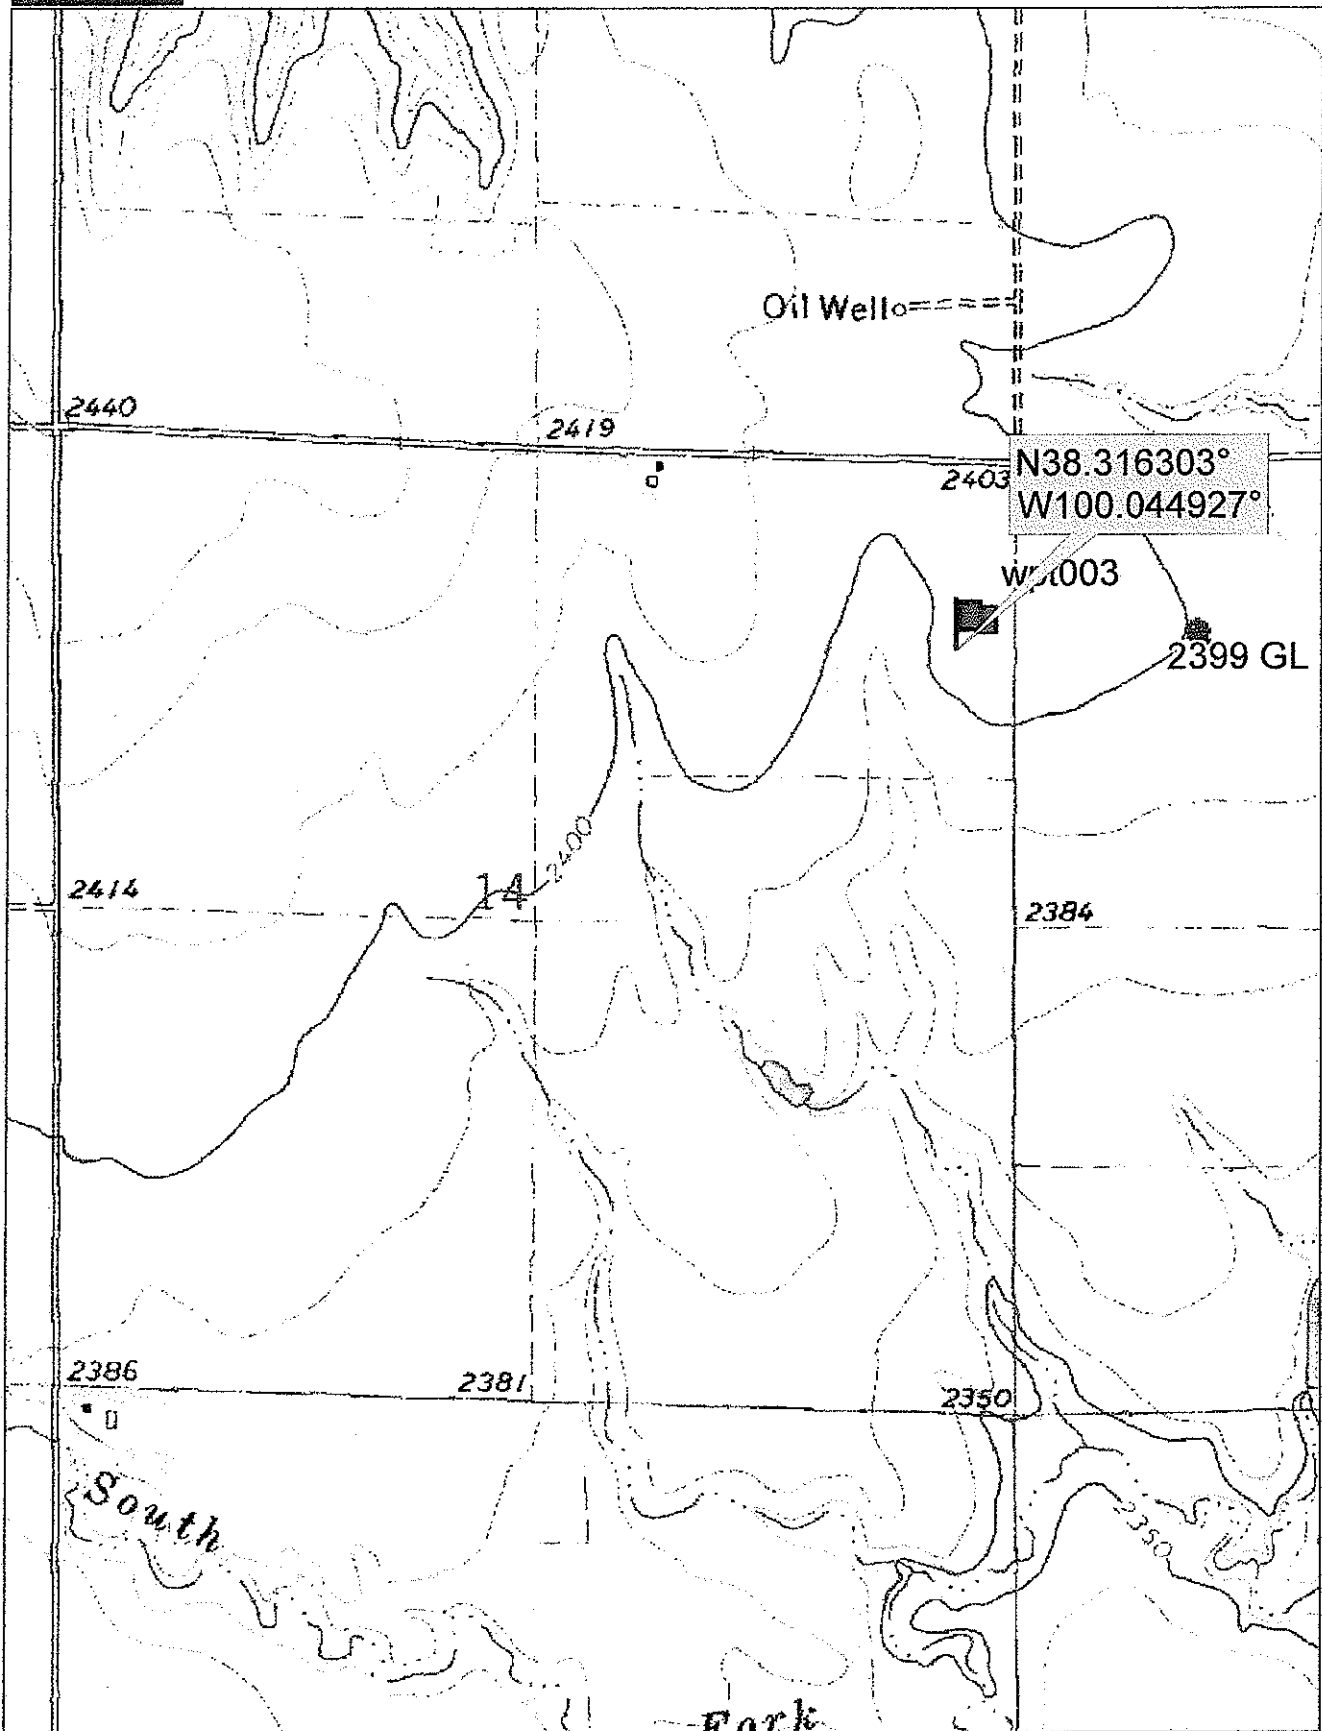

T

R

Location

Cholla Production, LLC
 10390 Bradford Rd.
 Suite 201
 Littleton, CO. 80127

Elevation 2400 Gr.

Ordered By: Emily

Scale 1"=1000'

Set 5' Iron rod & 4' wood stake
 on level pasture 110'S of field
 fence. Cattle present.