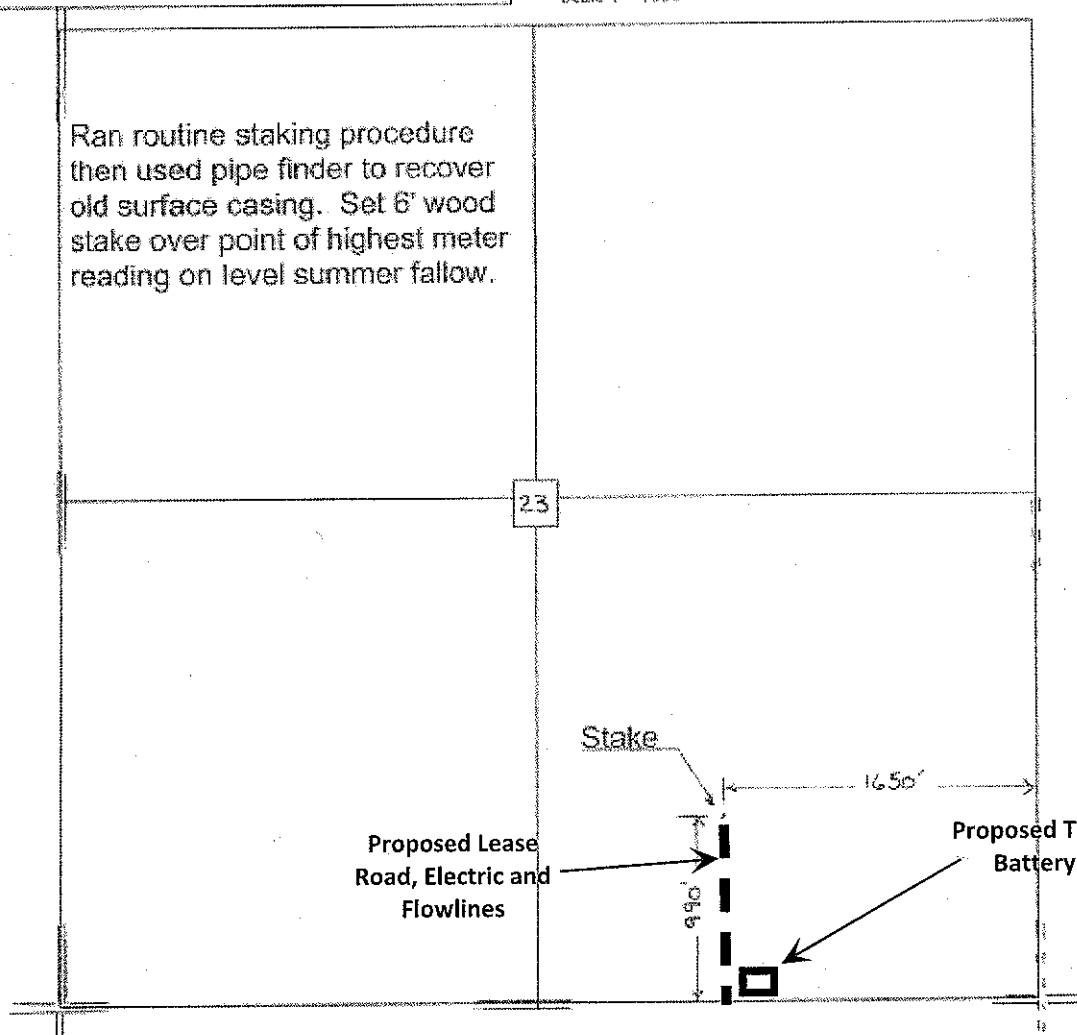

Elevation 2392 Gr.

Ordered By: Emily

Scale 1"=1000'

Ran routine staking procedure then used pipe finder to recover old surface casing. Set 6' wood stake over point of highest meter reading on level summer fallow.

23

Proposed Lease Road, Electric and Flowlines

Stake

1650'

Proposed Tank Battery

950'

N38.293209°
W100.049448°

W100001