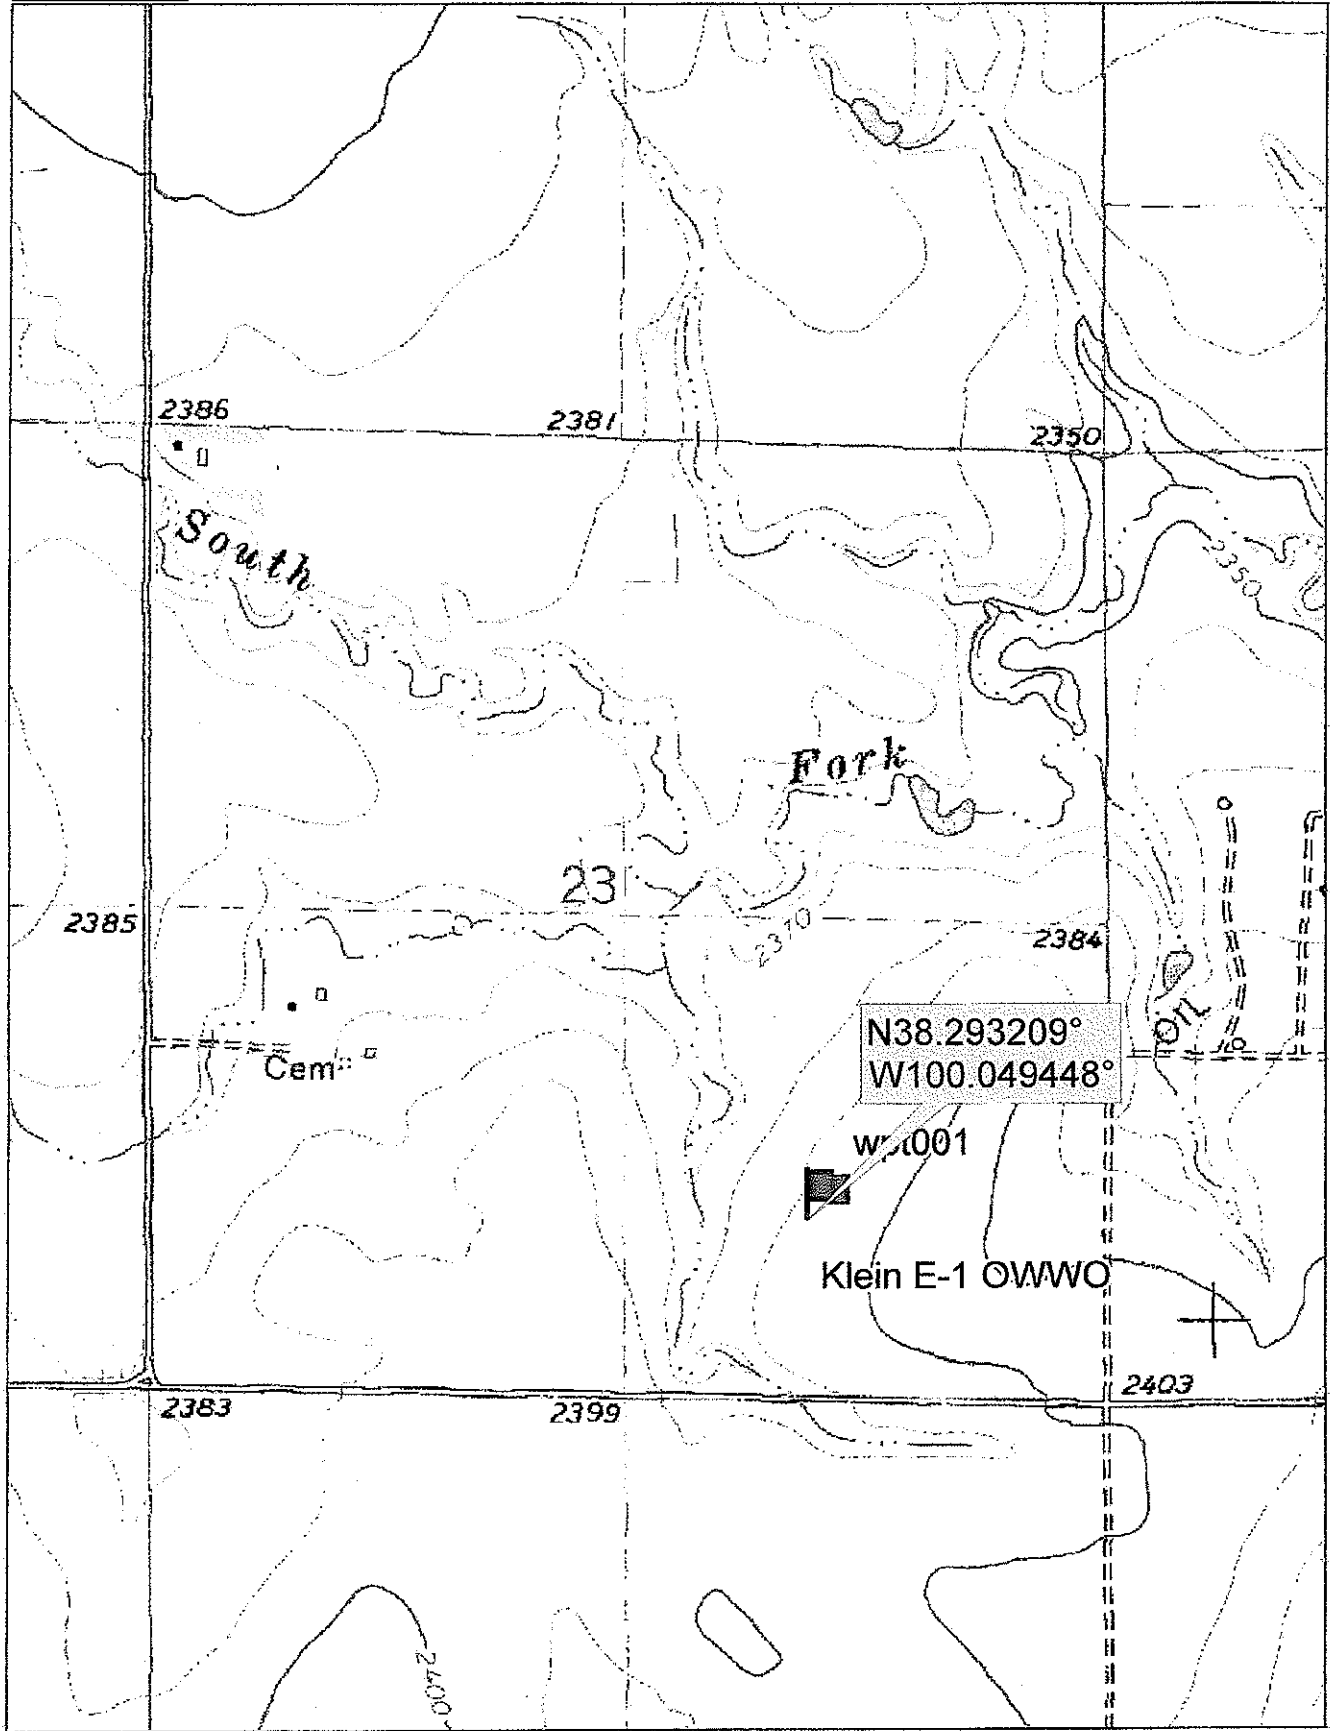

23

Proposed Lease Road, Electric and Flowlines

Stake

1650'

Proposed Tank Battery

950'

N38.293209°
W100.049448°

W100001