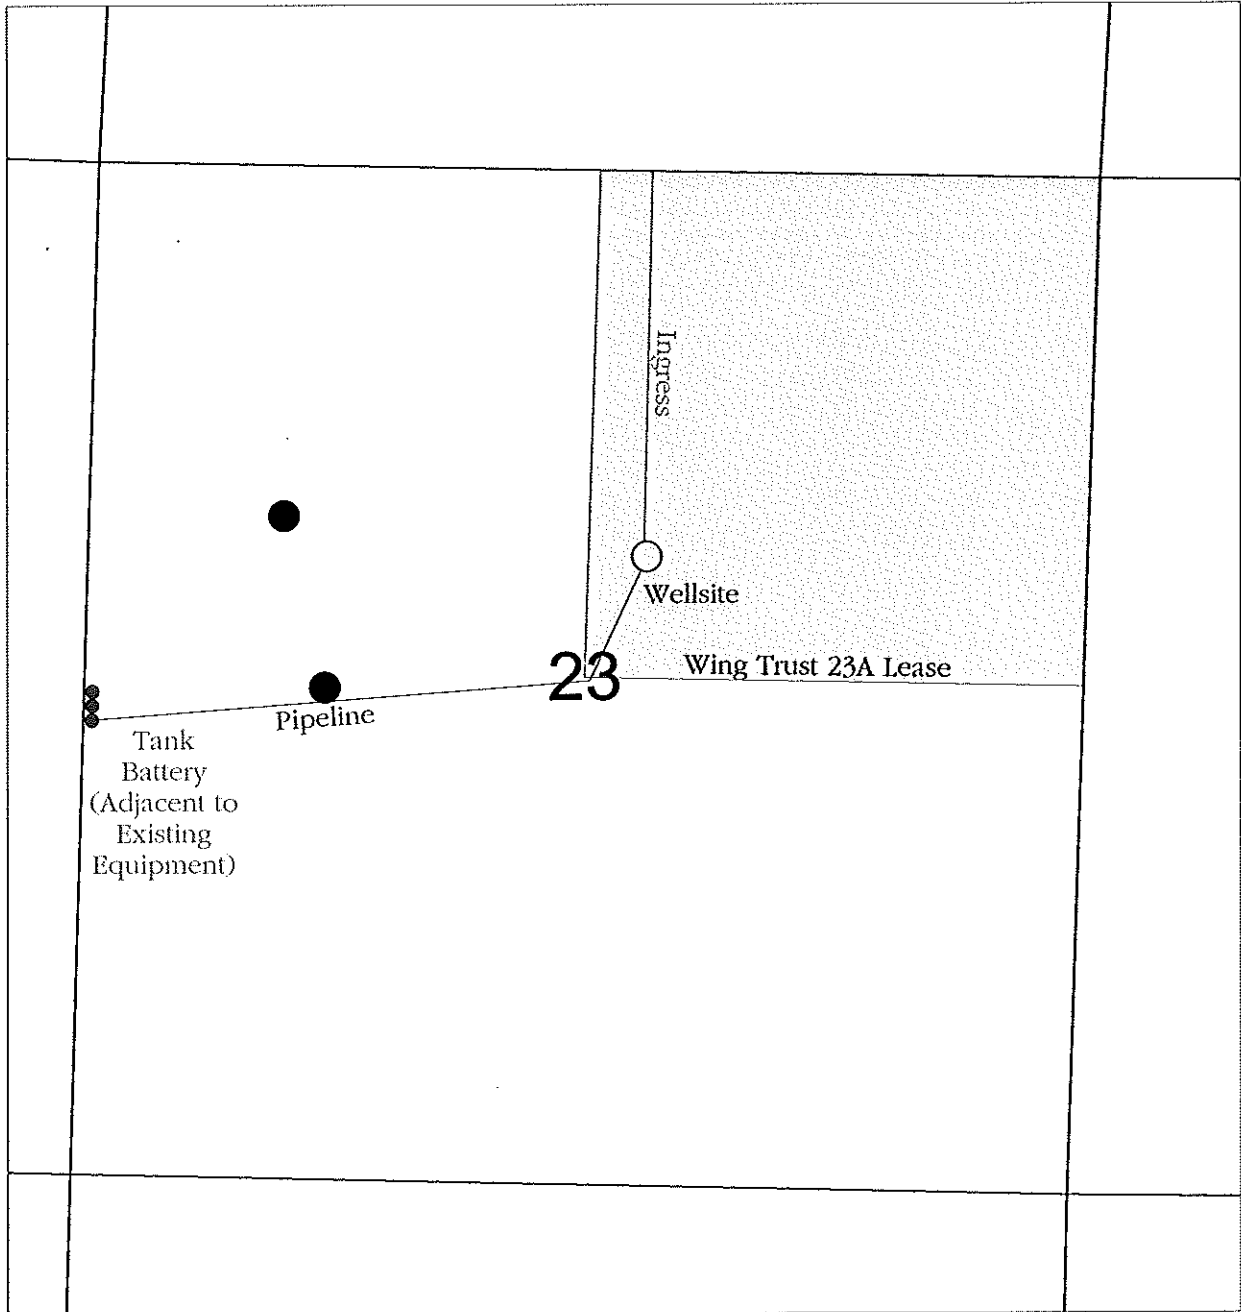

# KANSAS SURFACE OWNER NOTIFICATION ACT

R 36 W

T  
15  
S

SCALE = 1 : 12,000

LOGAN COUNTY, KANSAS