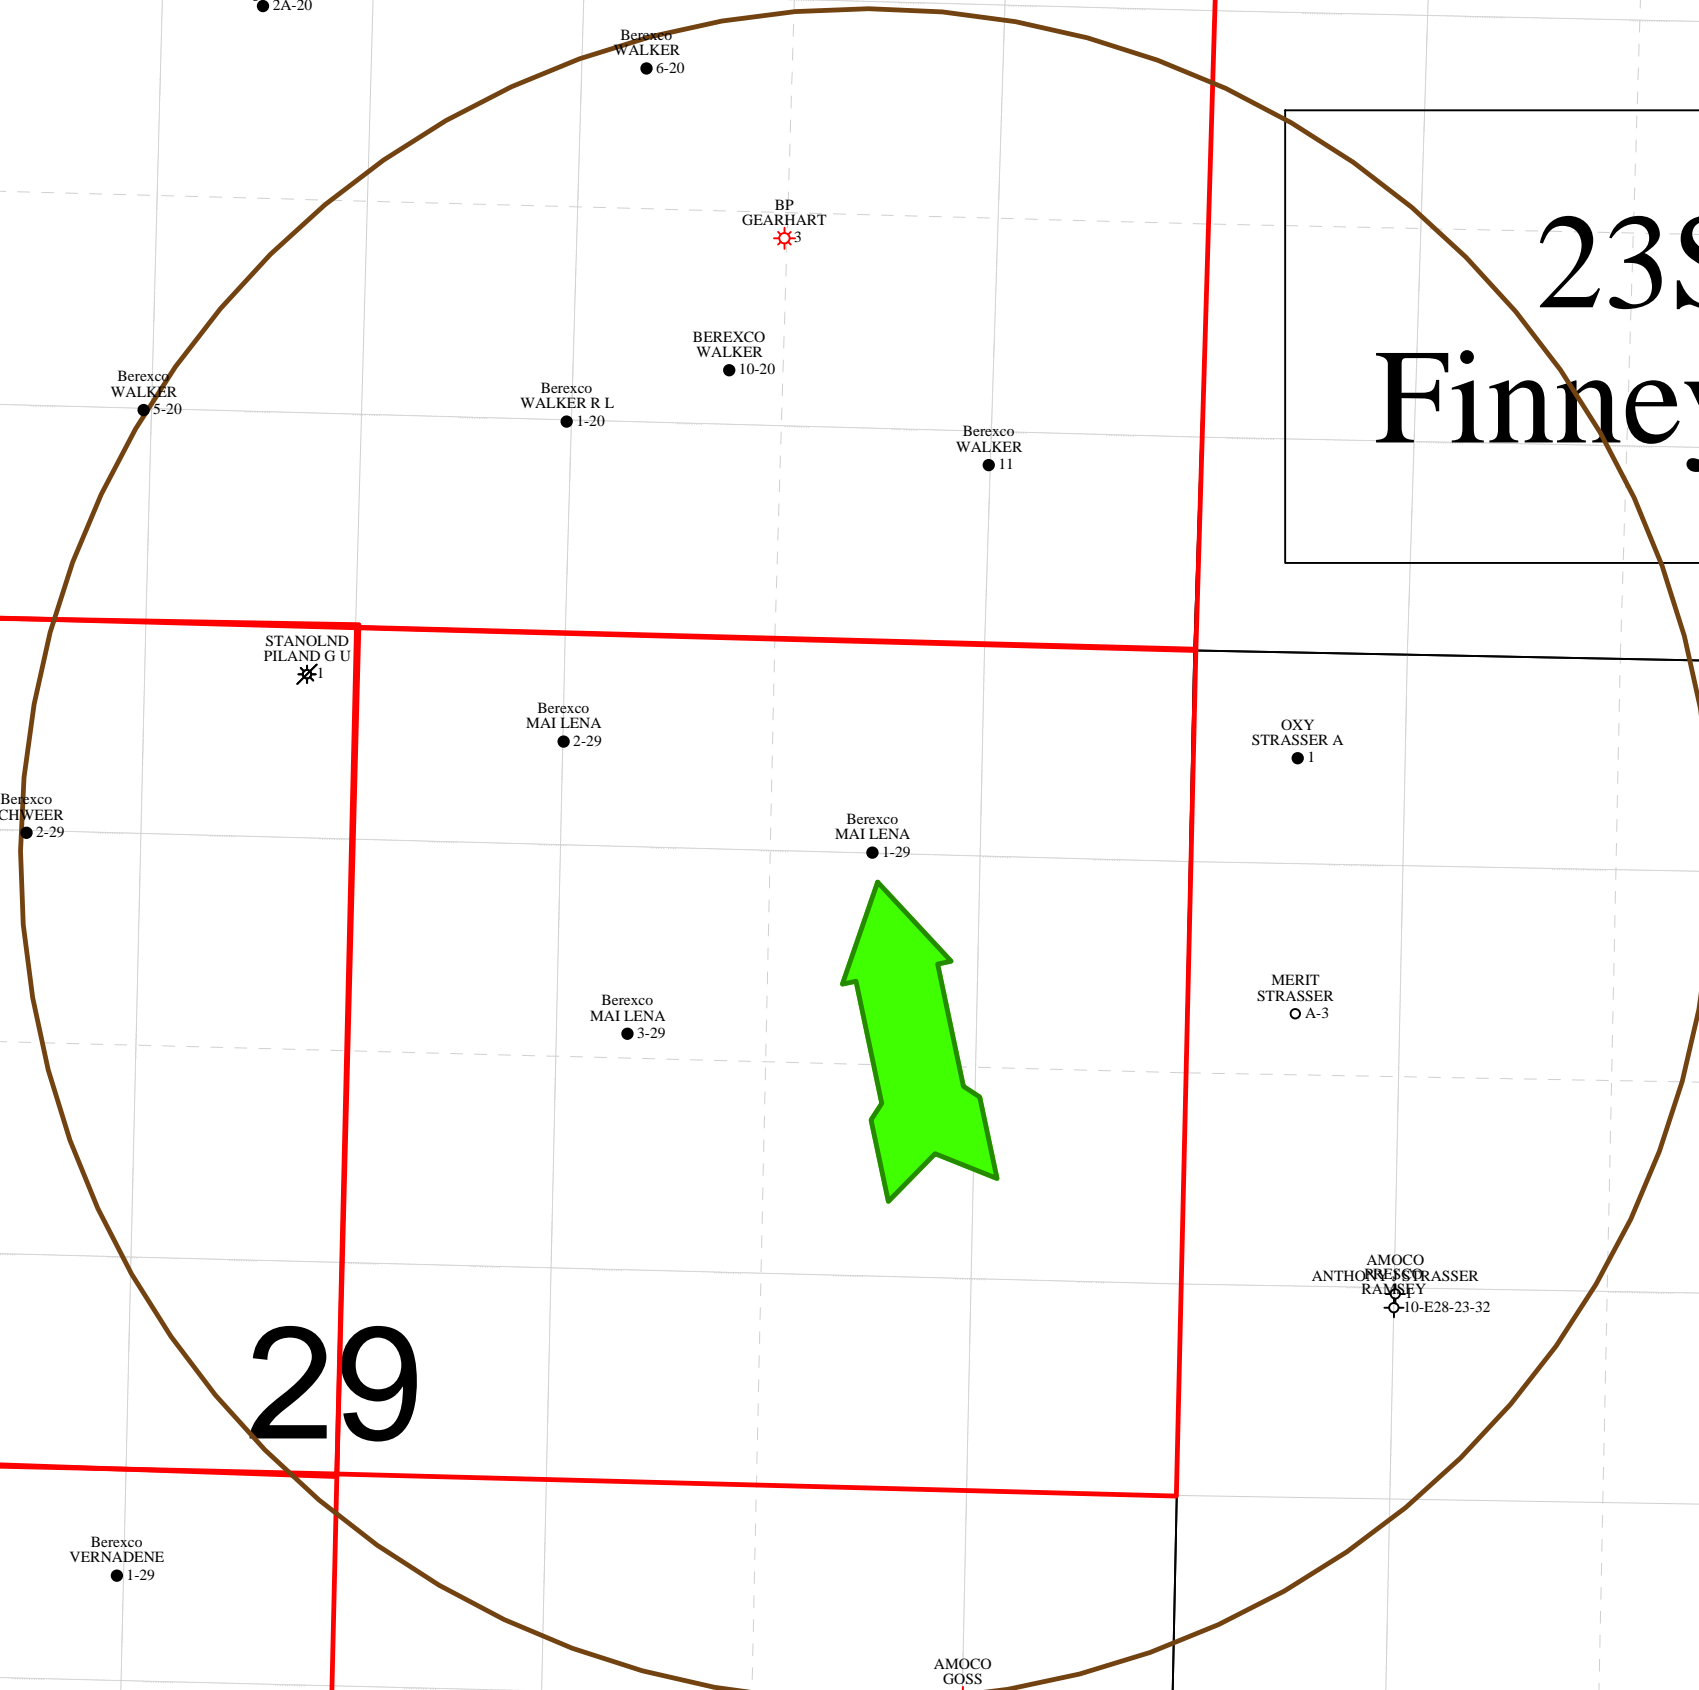

- Dry Hole
- Oil Well
- ☀ Gas Well
- ☀ Plugged & Abandoned Gas Well
- ⚡ Service Well
- ⊖ Junked
- At TD

23S-32W Finney Co., KS

29

28