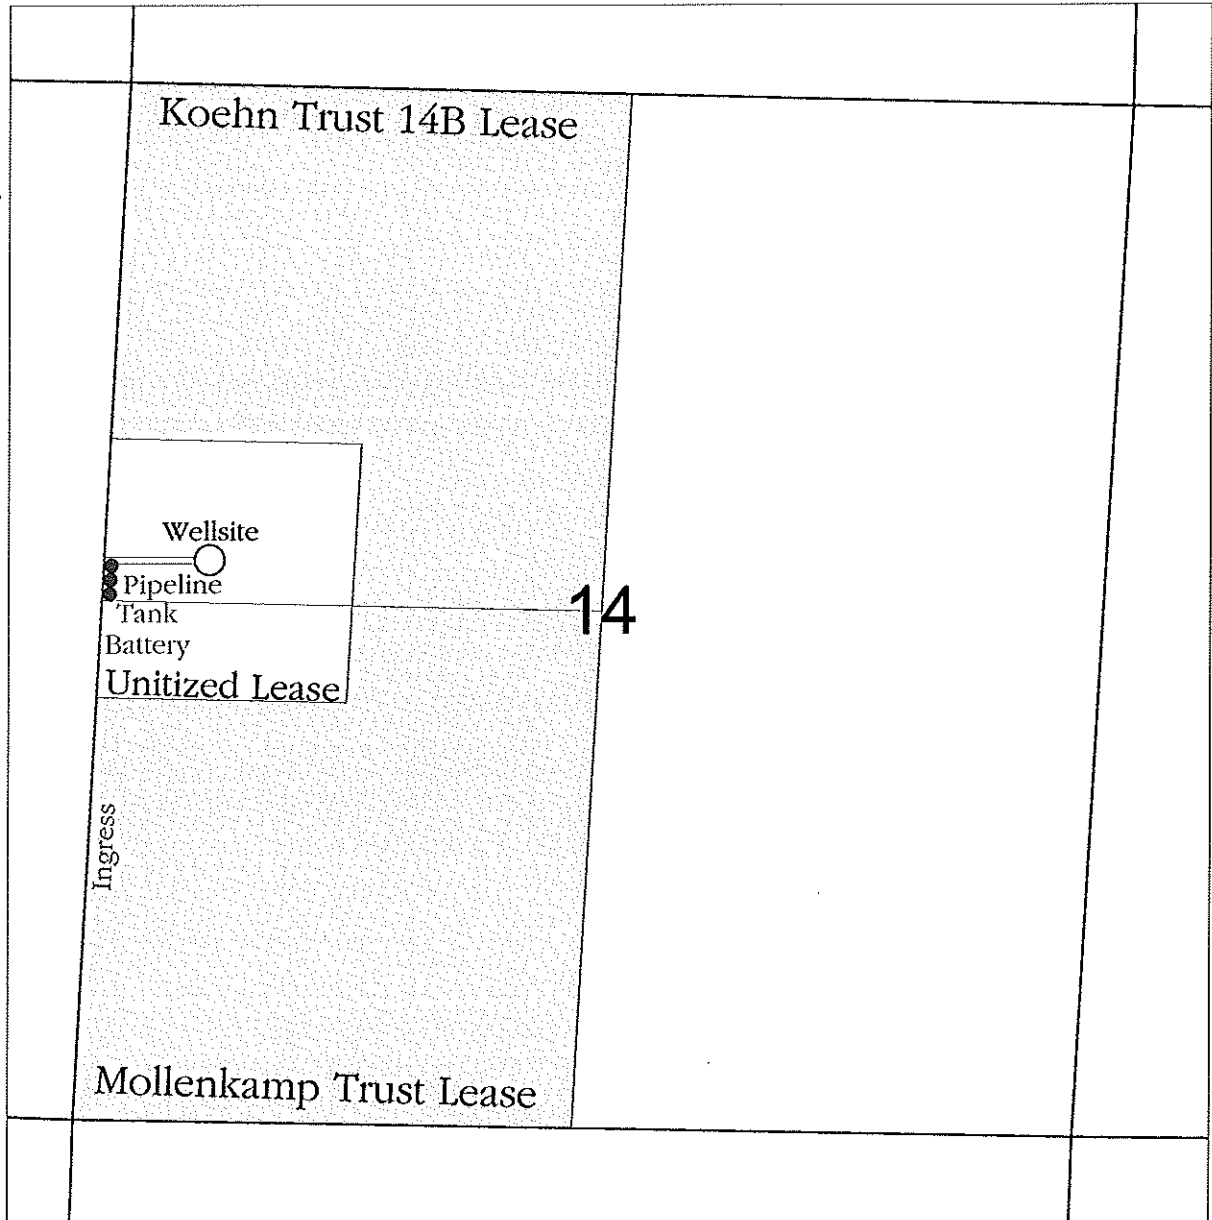

KANSAS SURFACE OWNER NOTIFICATION ACT

R 36 W

T
15
S

SCALE = 1 : 12,000

LOGAN COUNTY, KANSAS