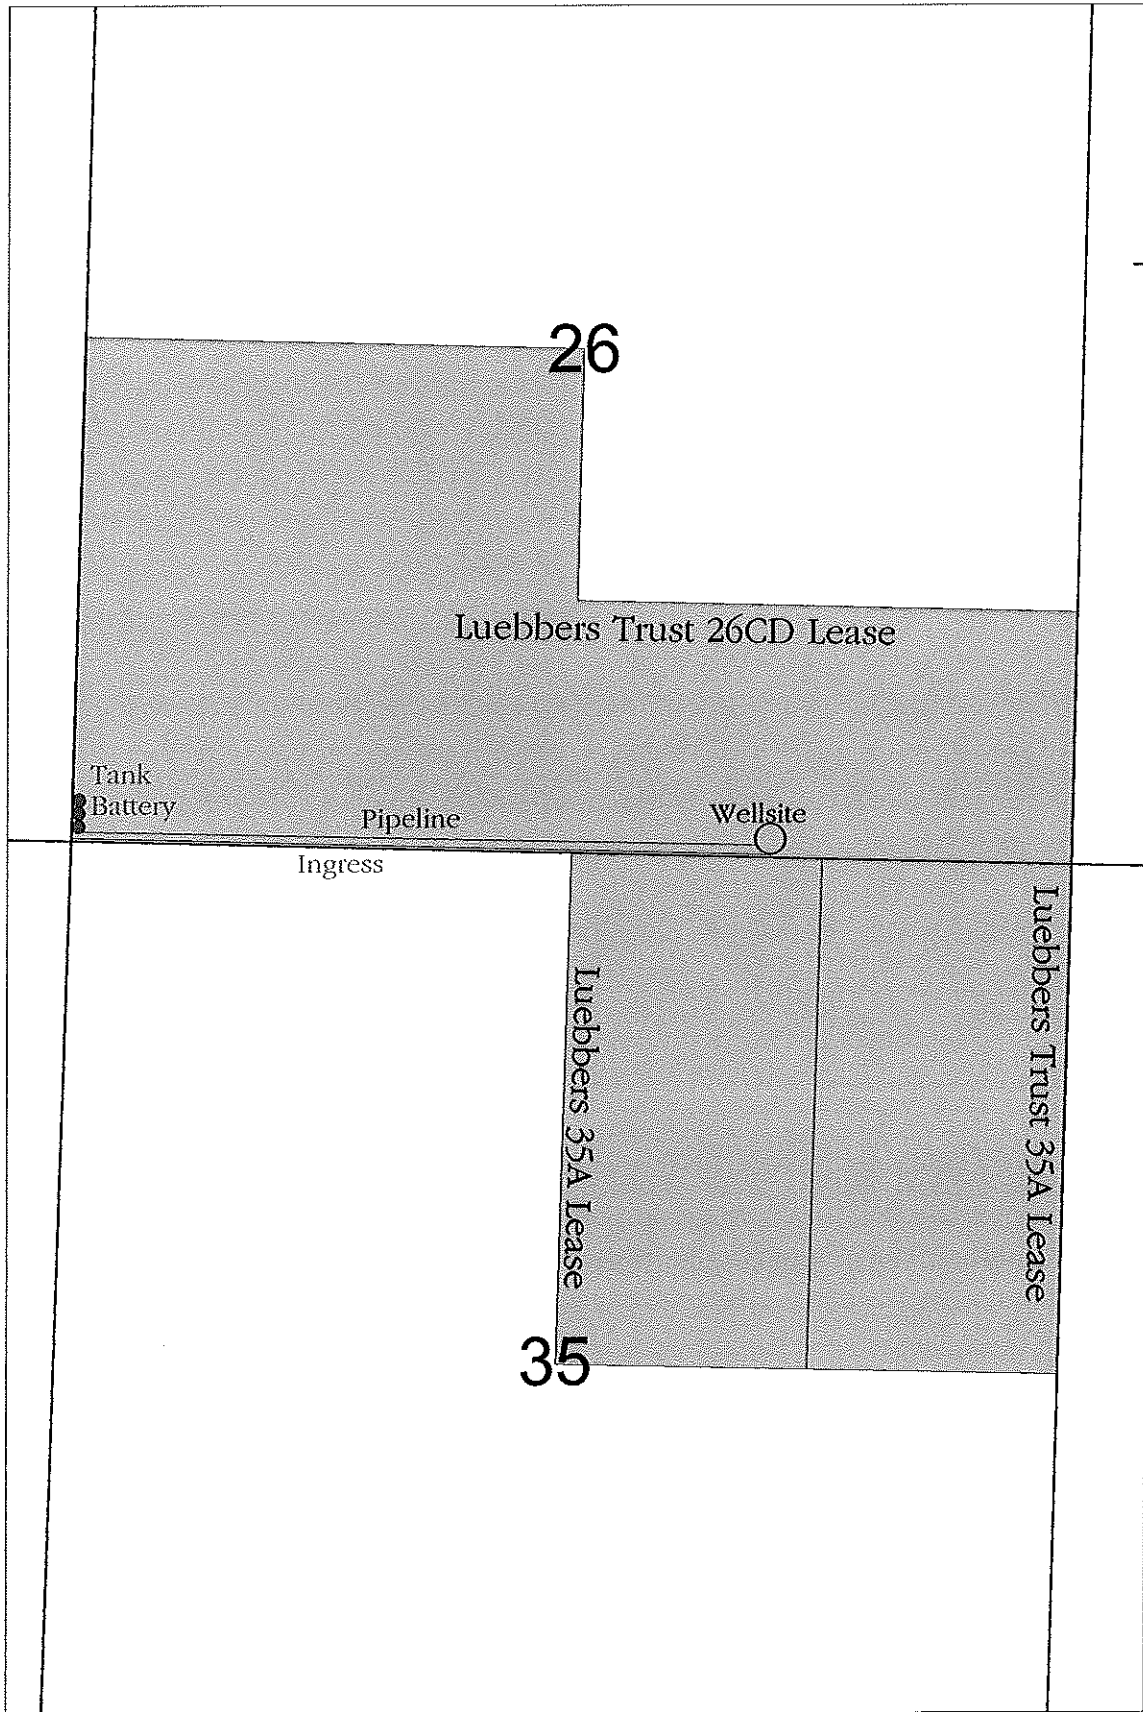

KANSAS SURFACE OWNER NOTIFICATION ACT

R 36 W

T  
15  
S

SCALE = 1 : 12,000

LOGAN COUNTY, KANSAS