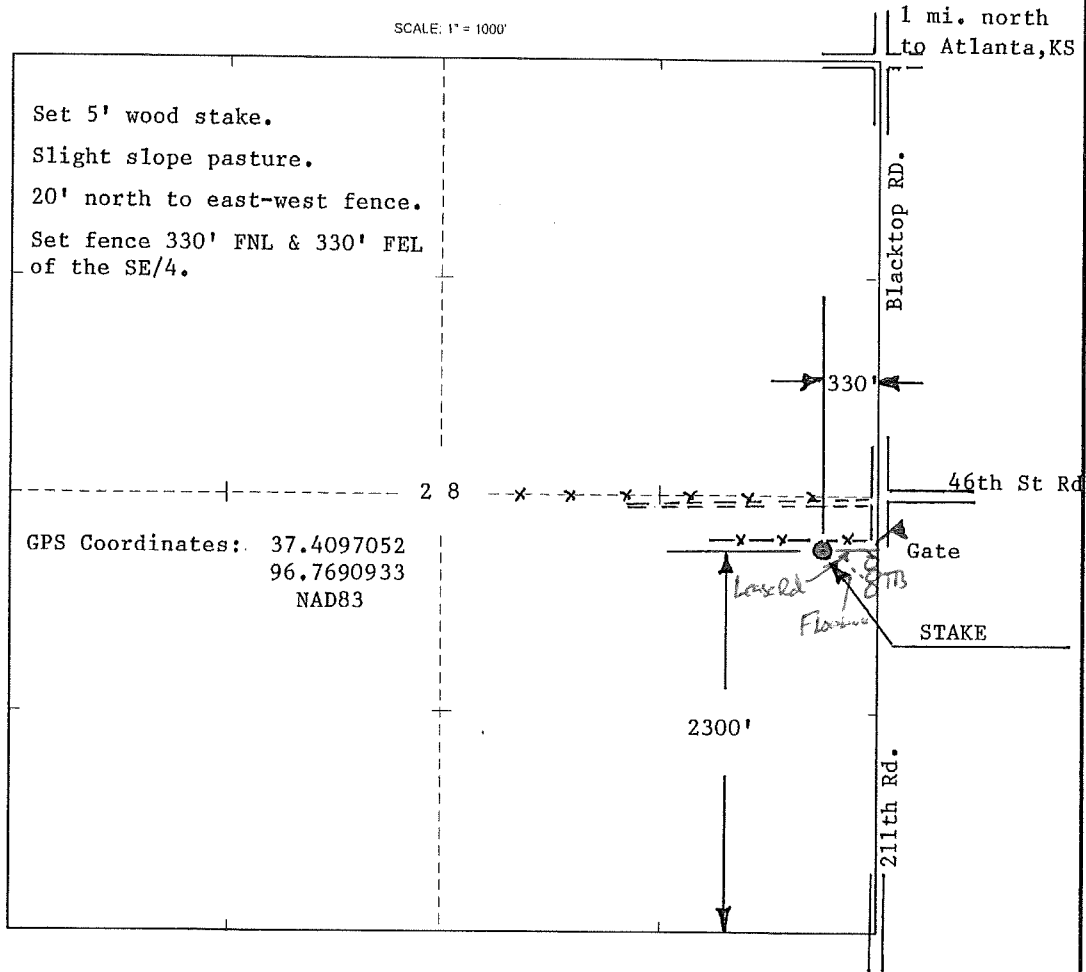

NO.

WALLINGFORD

FARM

COWLEY

COUNTY

28

S

30s

SCALE: 1" = 1000'

Set 5' wood stake.
Slight slope pasture.
20' north to east-west fence.
Set fence 330' FNL & 330' FEL
of the SE/4.

GPS Coordinates: 37.4097052
96.7690933
NAD83

DATE STAKED: 8/17/16