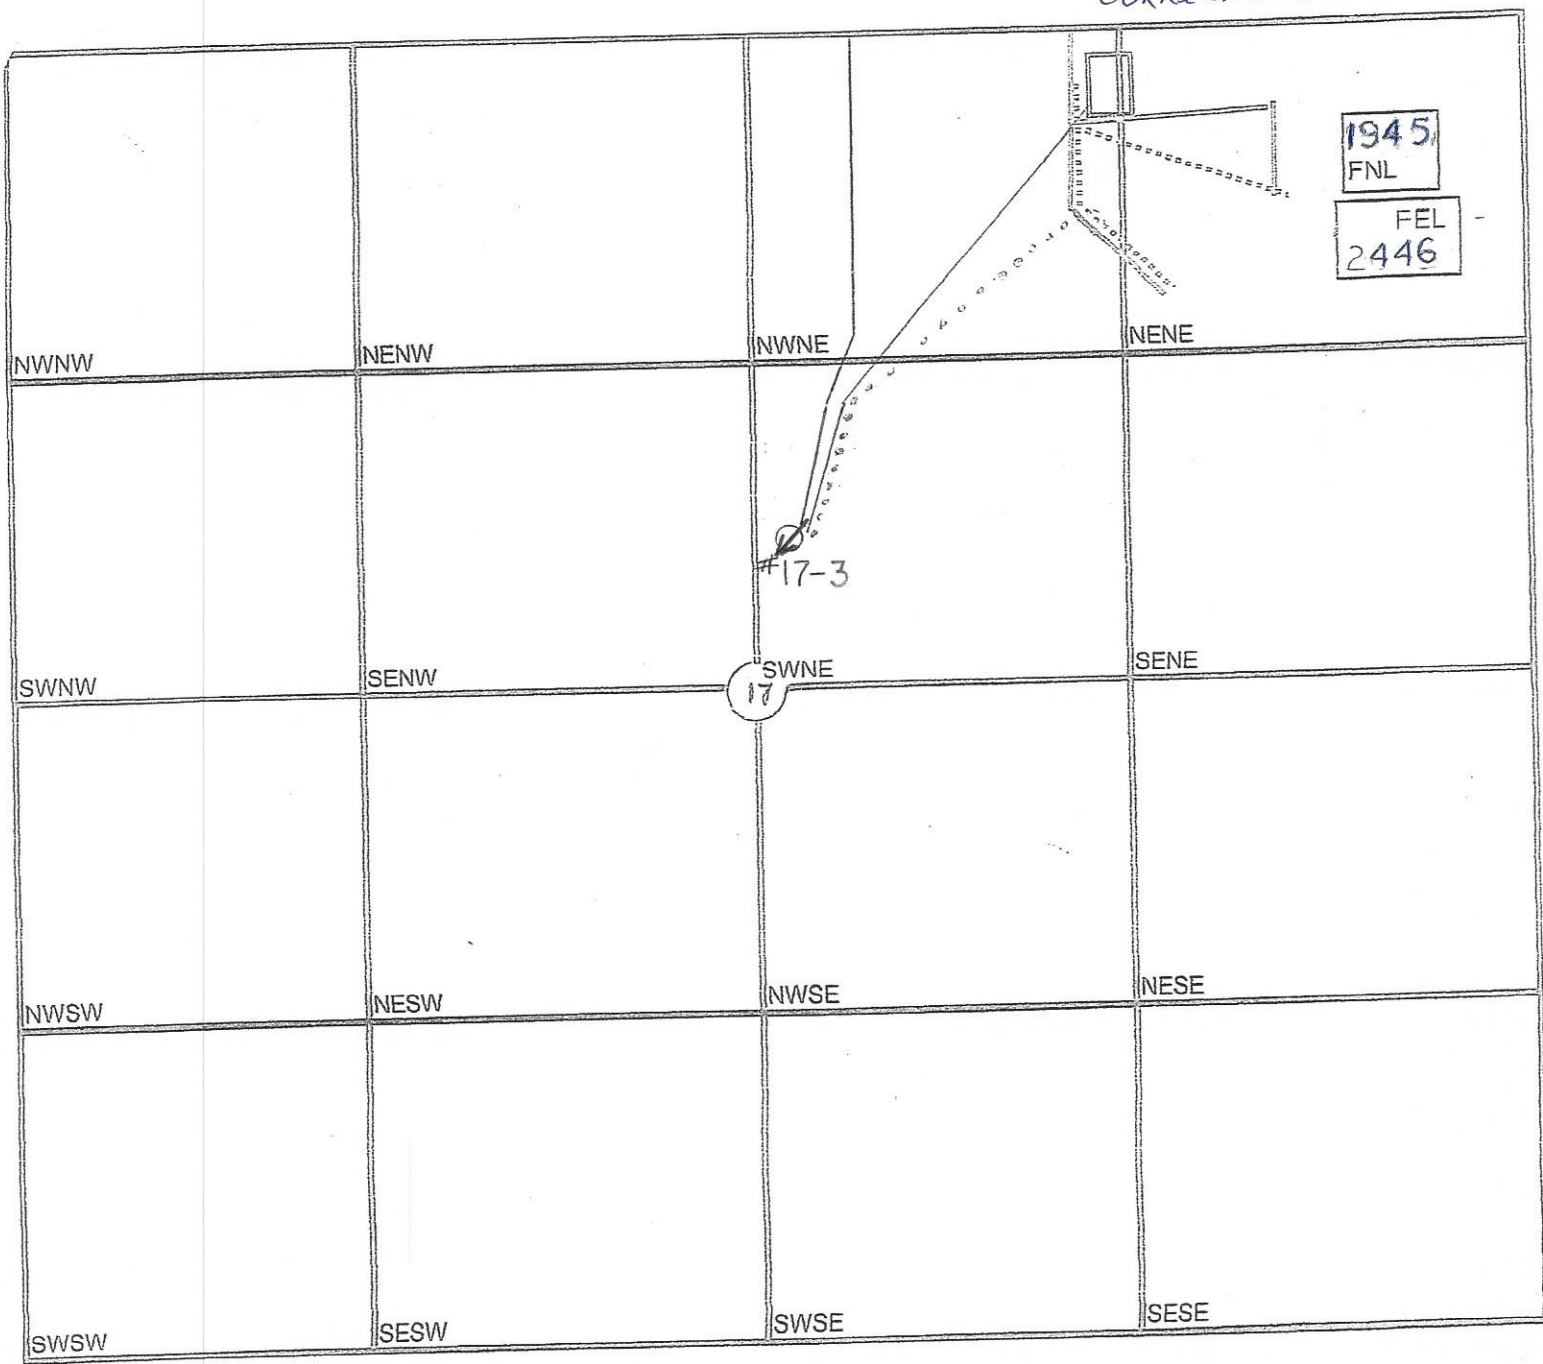

CORRECTION PLAT

Section: 17

Twp: 33S

Range: 10E

Name: Fulsom B.  
17-3

LEGEND

- Well location
- Tank Battery
- pipeline
- Electric line
- lease road