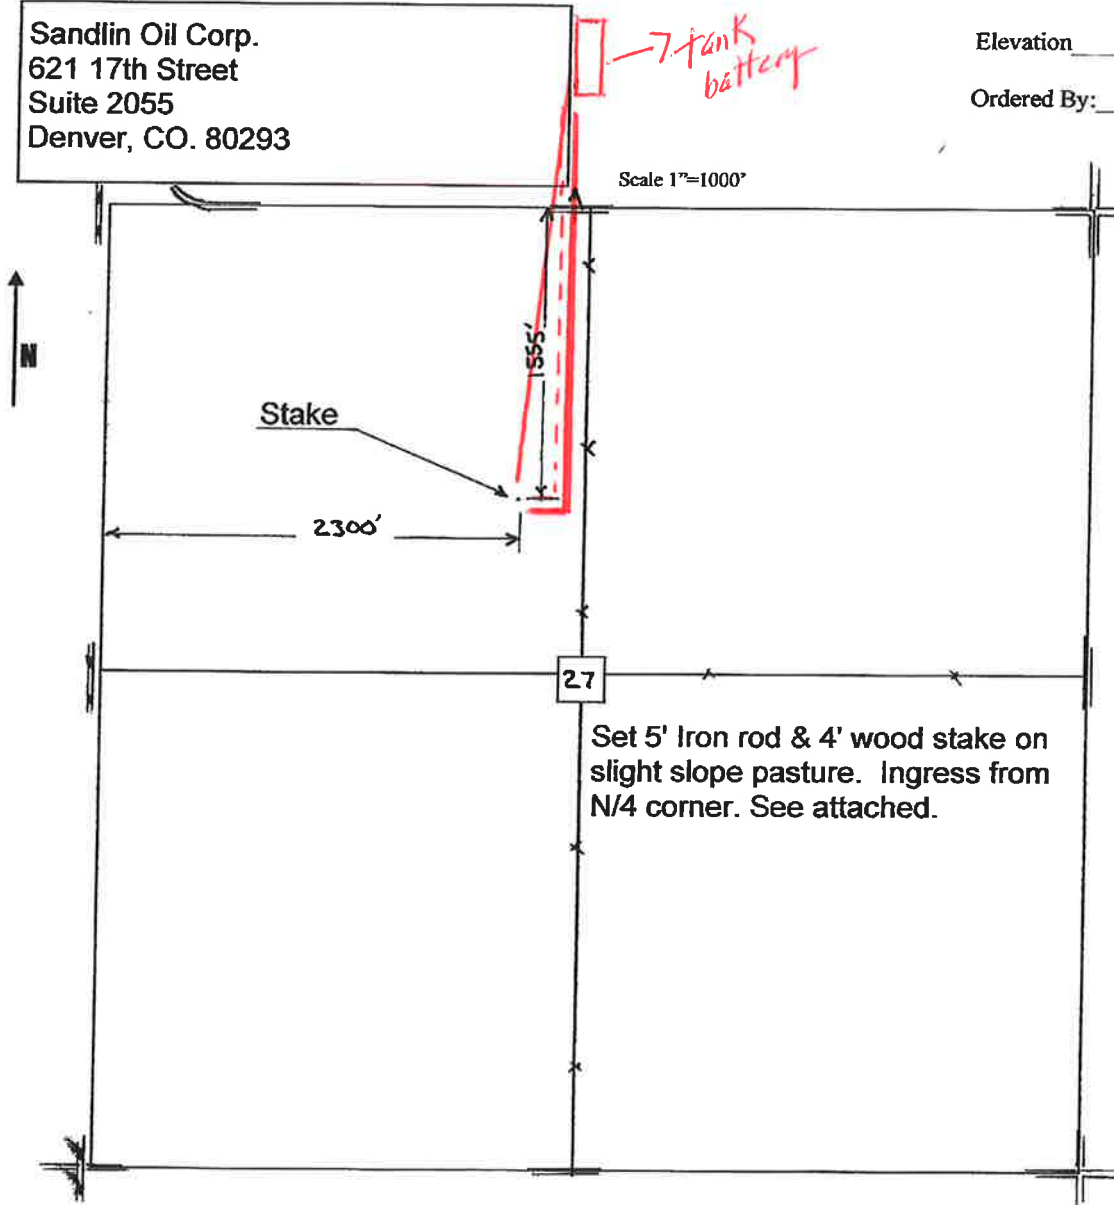

T

R

Location

Sandlin Oil Corp.
 621 17th Street
 Suite 2055
 Denver, CO. 80293

Elevation 2160 Gr.

Ordered By: Kathie

Scale 1"=1000'

Set 5' Iron rod & 4' wood stake on slight slope pasture. Ingress from N/4 corner. See attached.