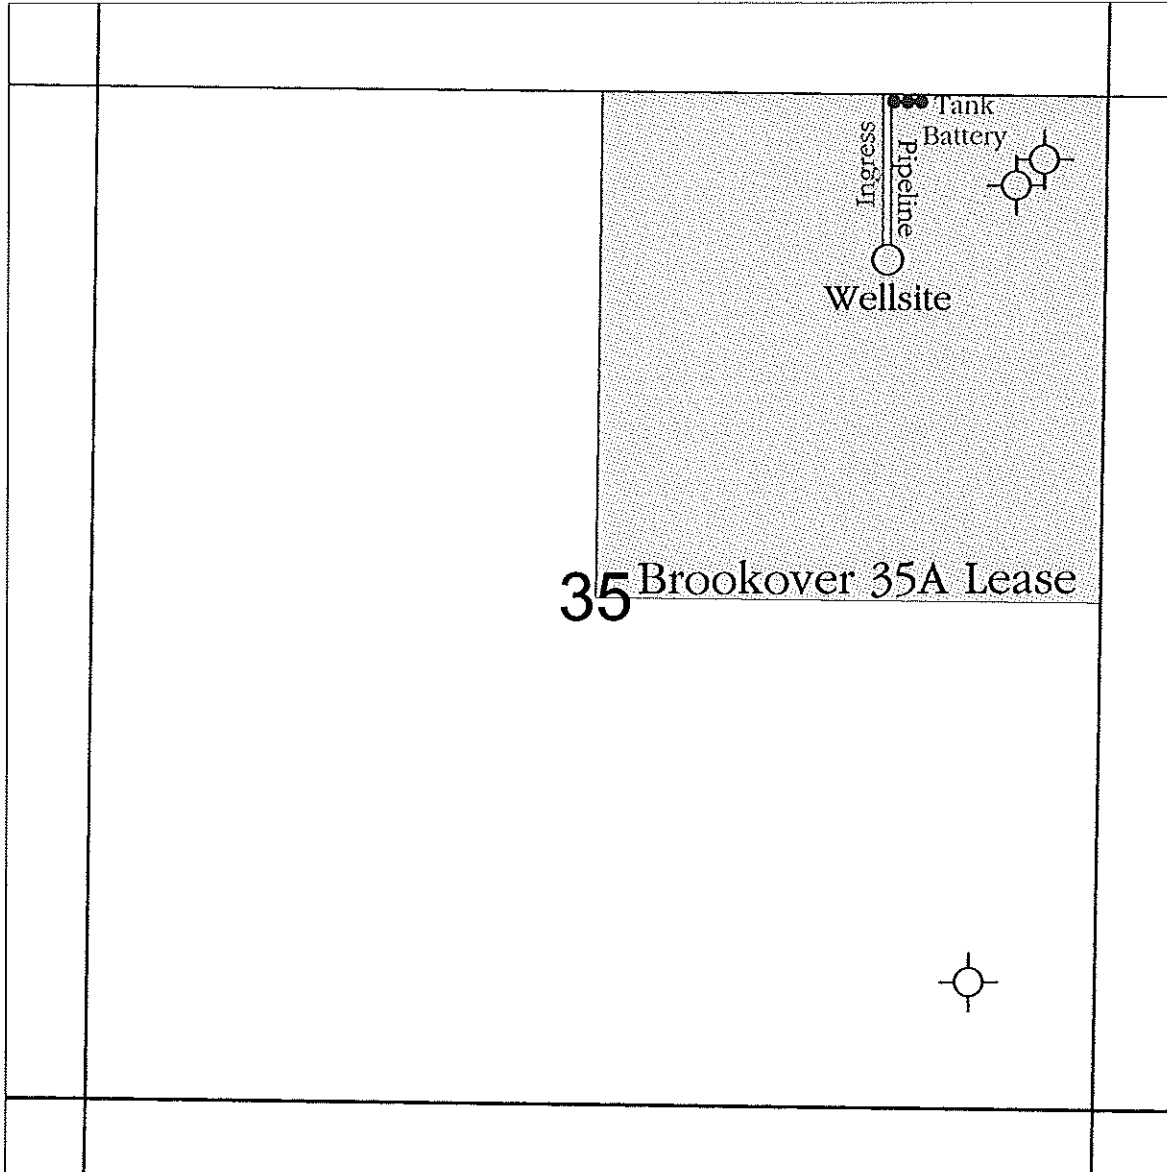

KANSAS SURFACE OWNER NOTIFICATION ACT

R 32 W

T  
17  
S

SCALE = 1 : 12,000

SCOTT COUNTY, KANSAS