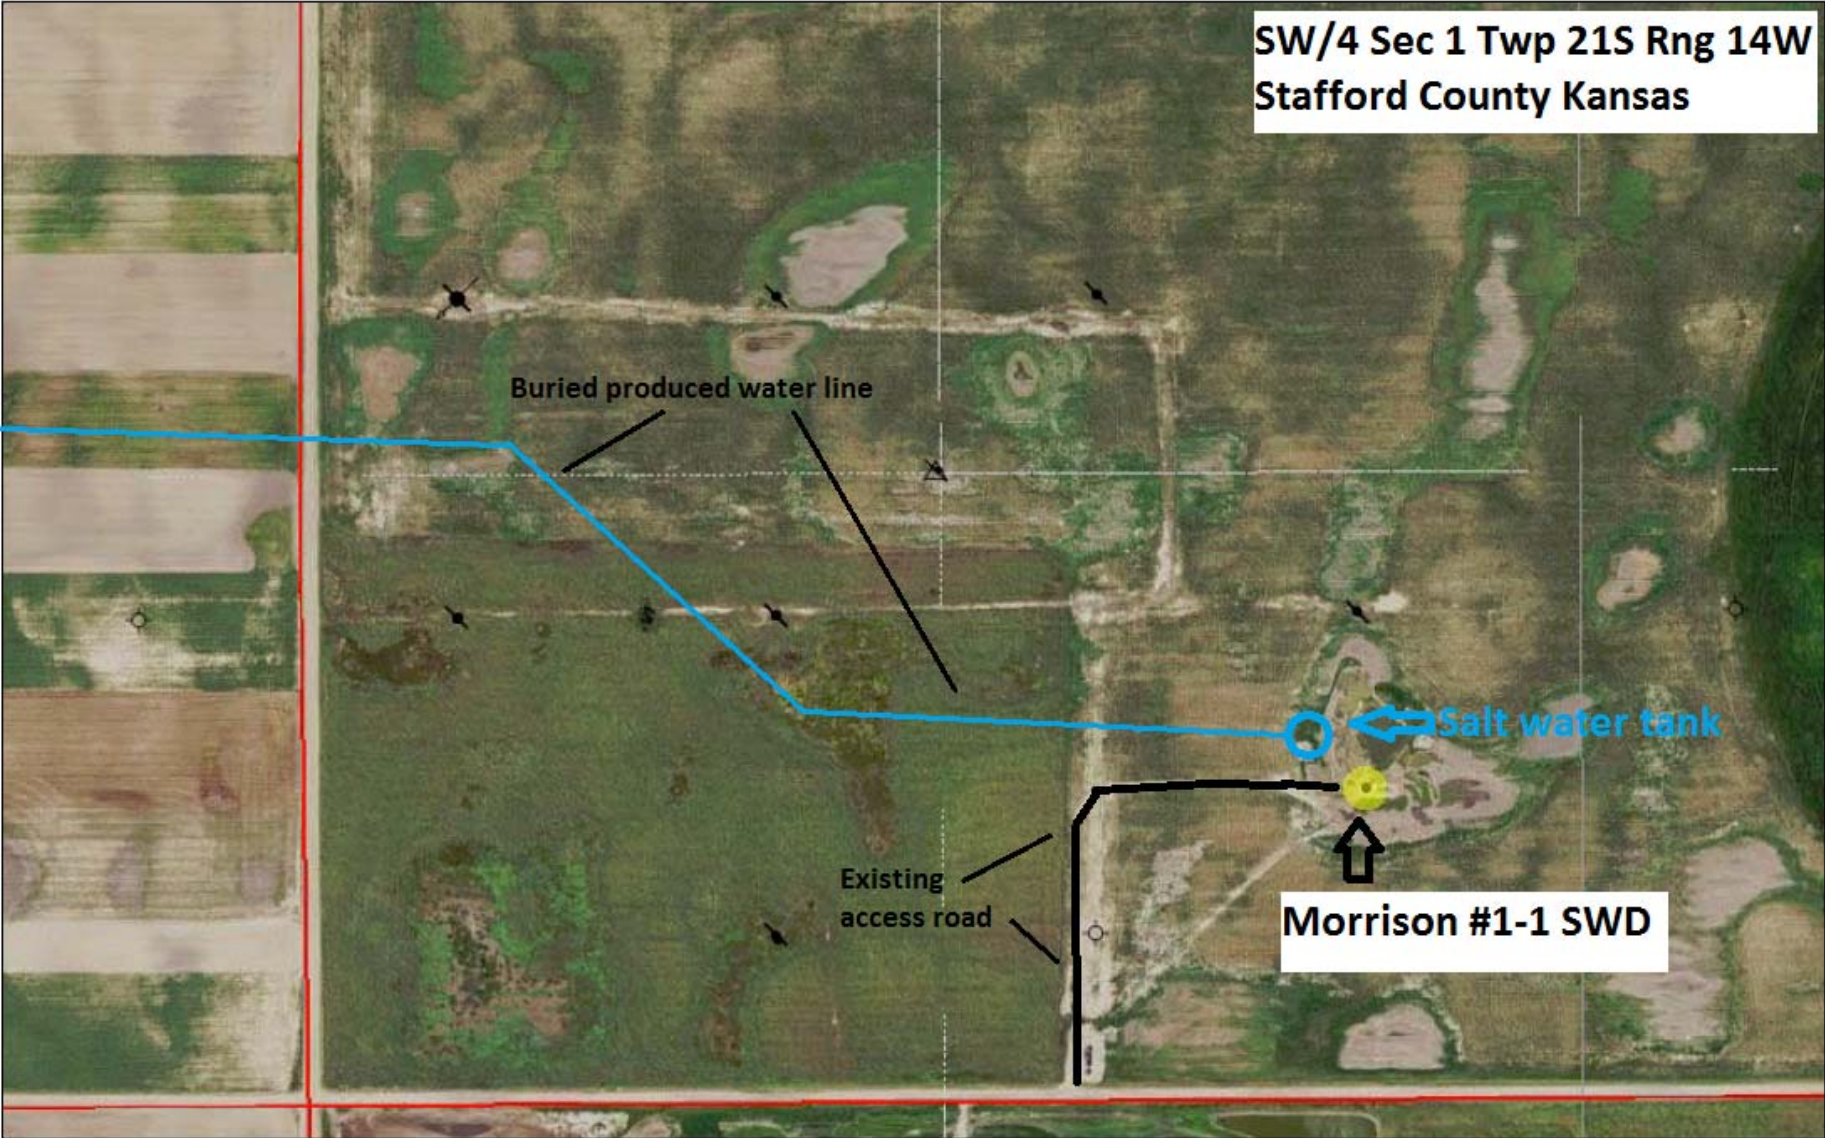

Morrison #1-1 SWD location plat

SW/4 Sec 1 Twp 21S Rng 14W
Stafford County Kansas

March 15, 17