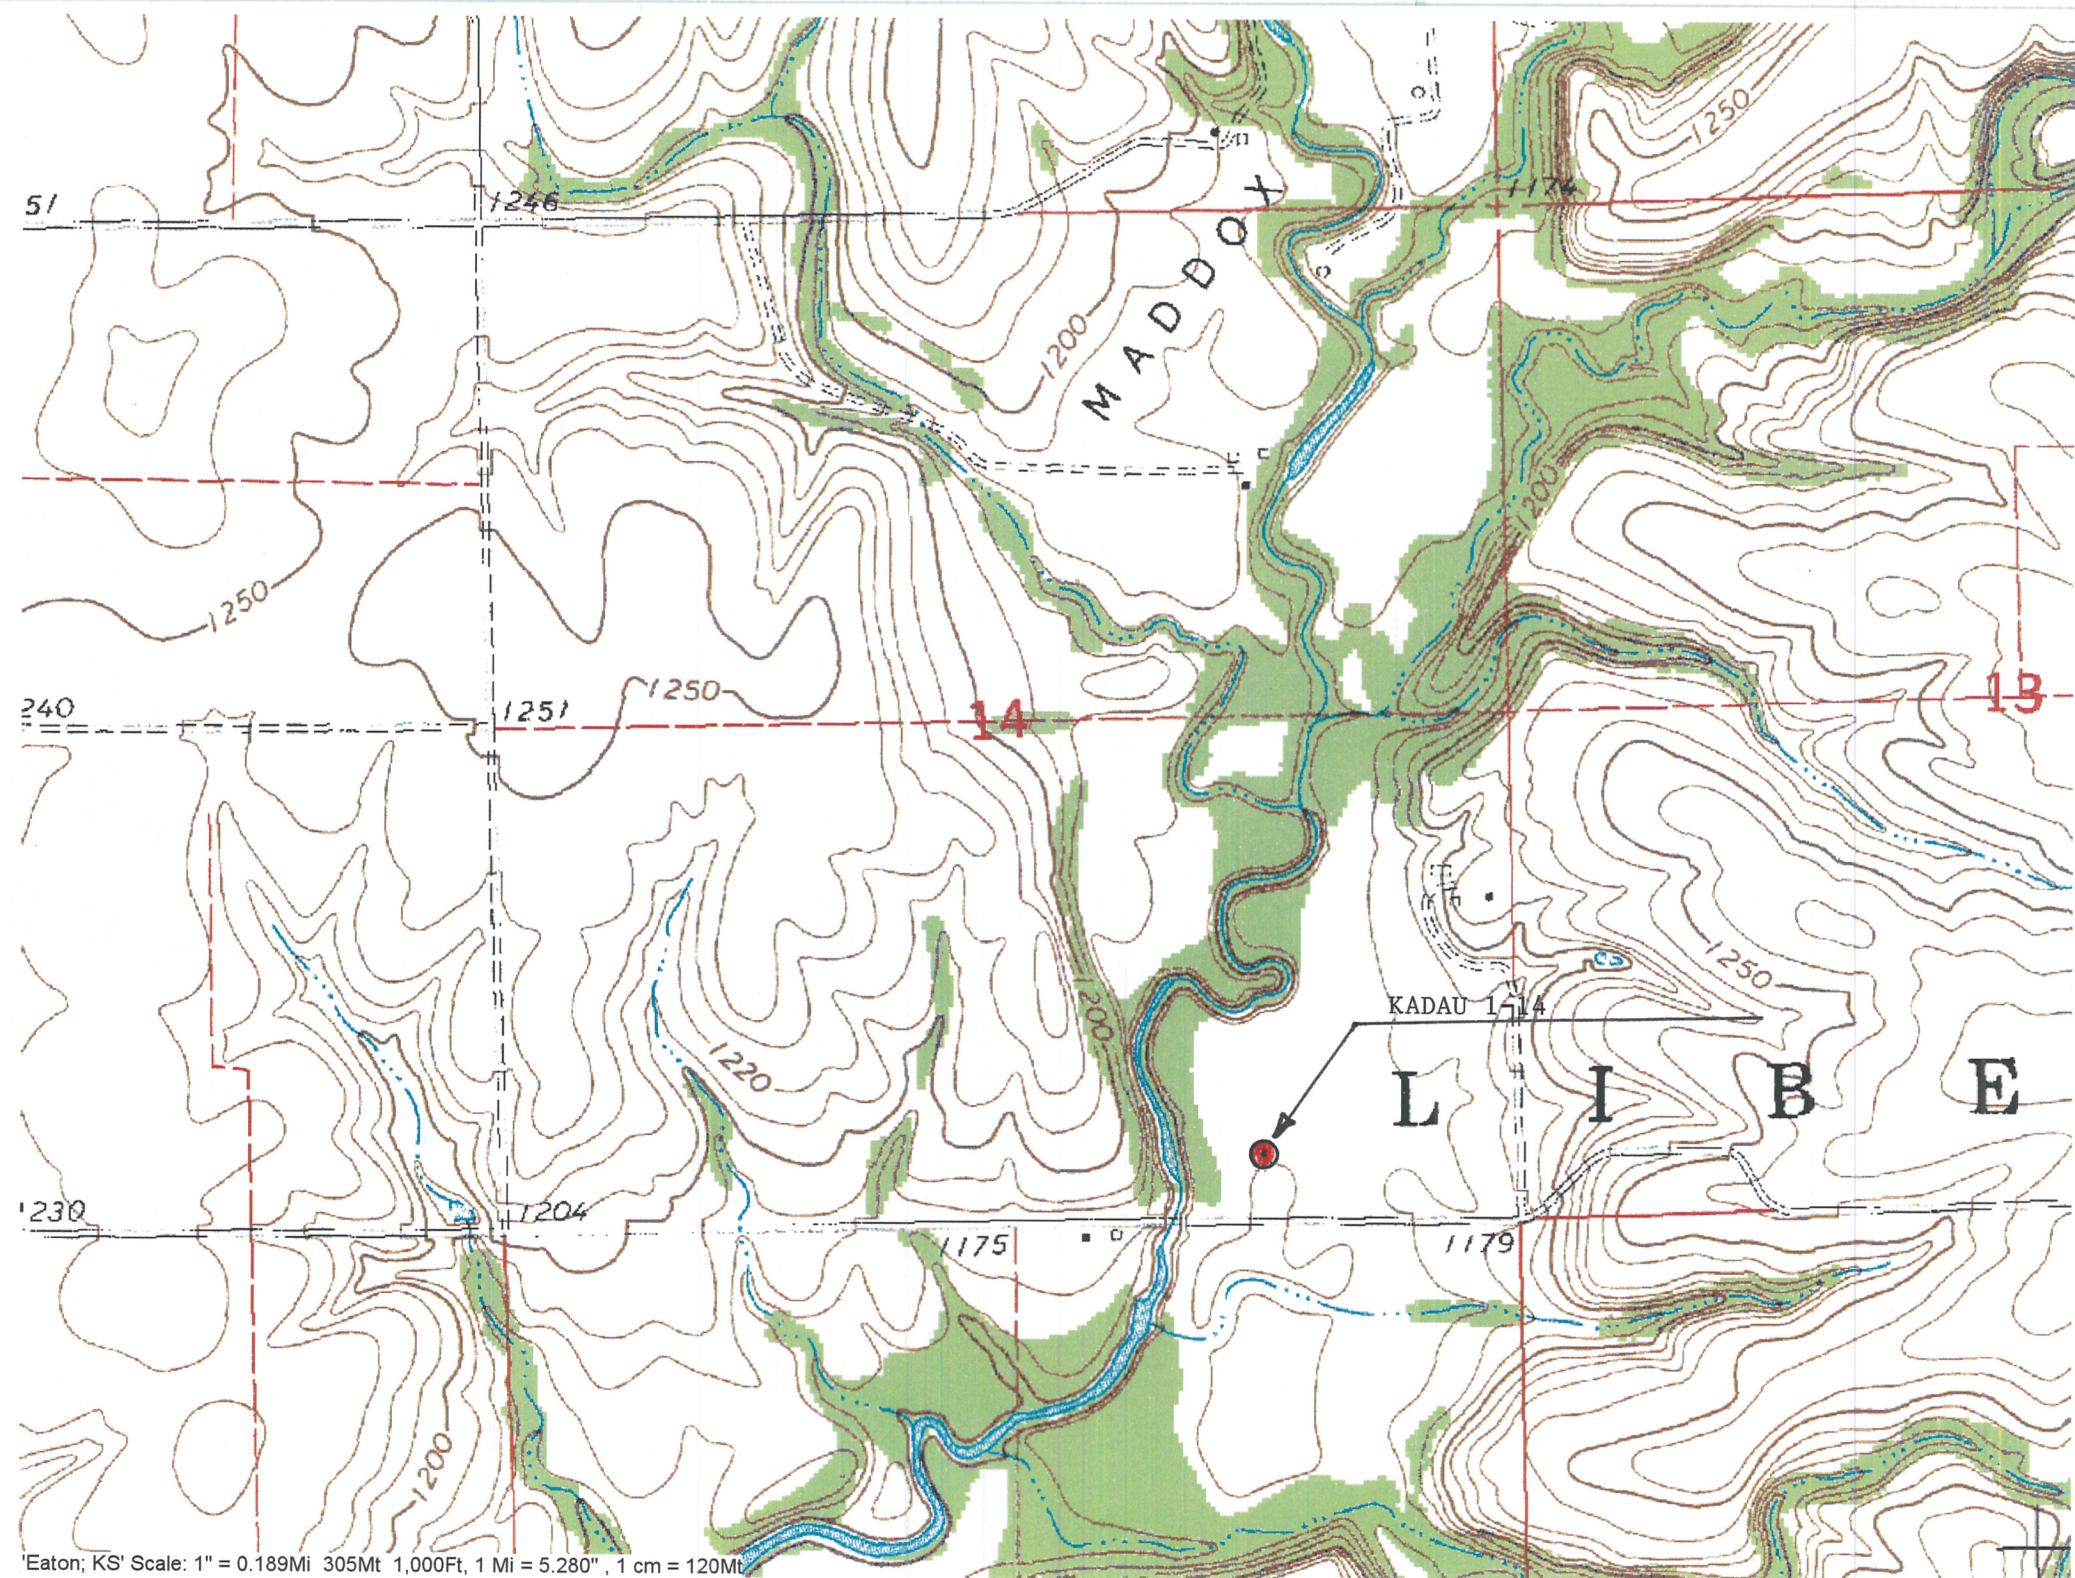

ELEVATION: 1163' GR

LOTUS OPERATING CO  
100 S Main, Ste 420  
Wichita, KS 67202

AUTHORIZED BY: Tim Hellman

SCALE: 1" = 1000'

Eaton; KS' Scale: 1" = 0.189Mi 305Mt 1,000Ft, 1 Mi = 5.280" , 1 cm = 120Mt