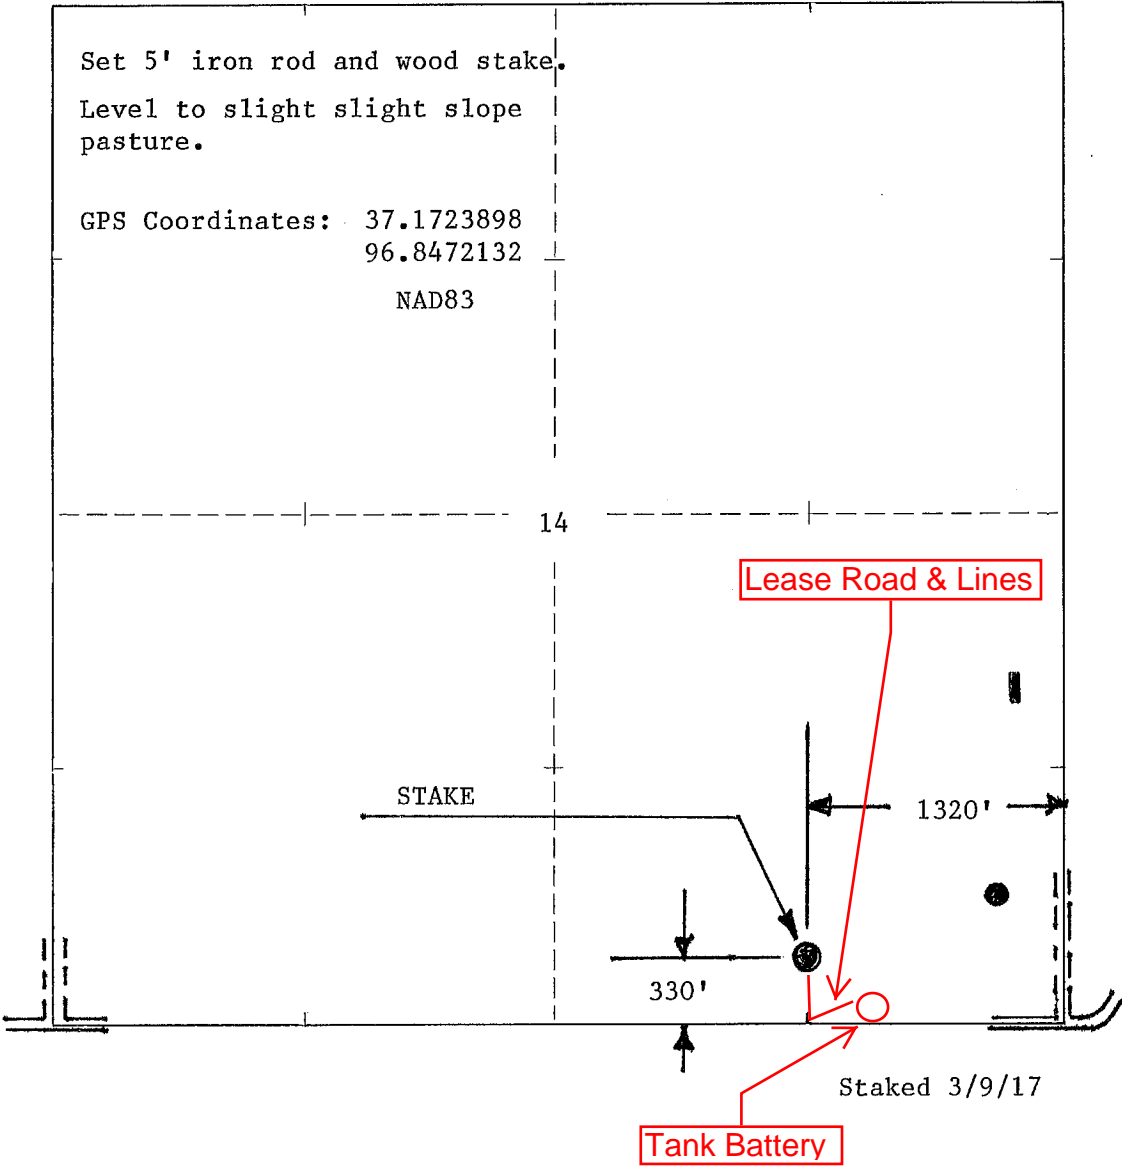

ELEVATION: 1163' GR

LOTUS OPERATING CO  
100 S Main, Ste 420  
Wichita, KS 67202

AUTHORIZED BY: Tim Hellman

SCALE: 1" = 1000'

Eaton; KS' Scale: 1" = 0.189Mi 305Mt 1,000Ft, 1 Mi = 5.280" , 1 cm = 120Mt