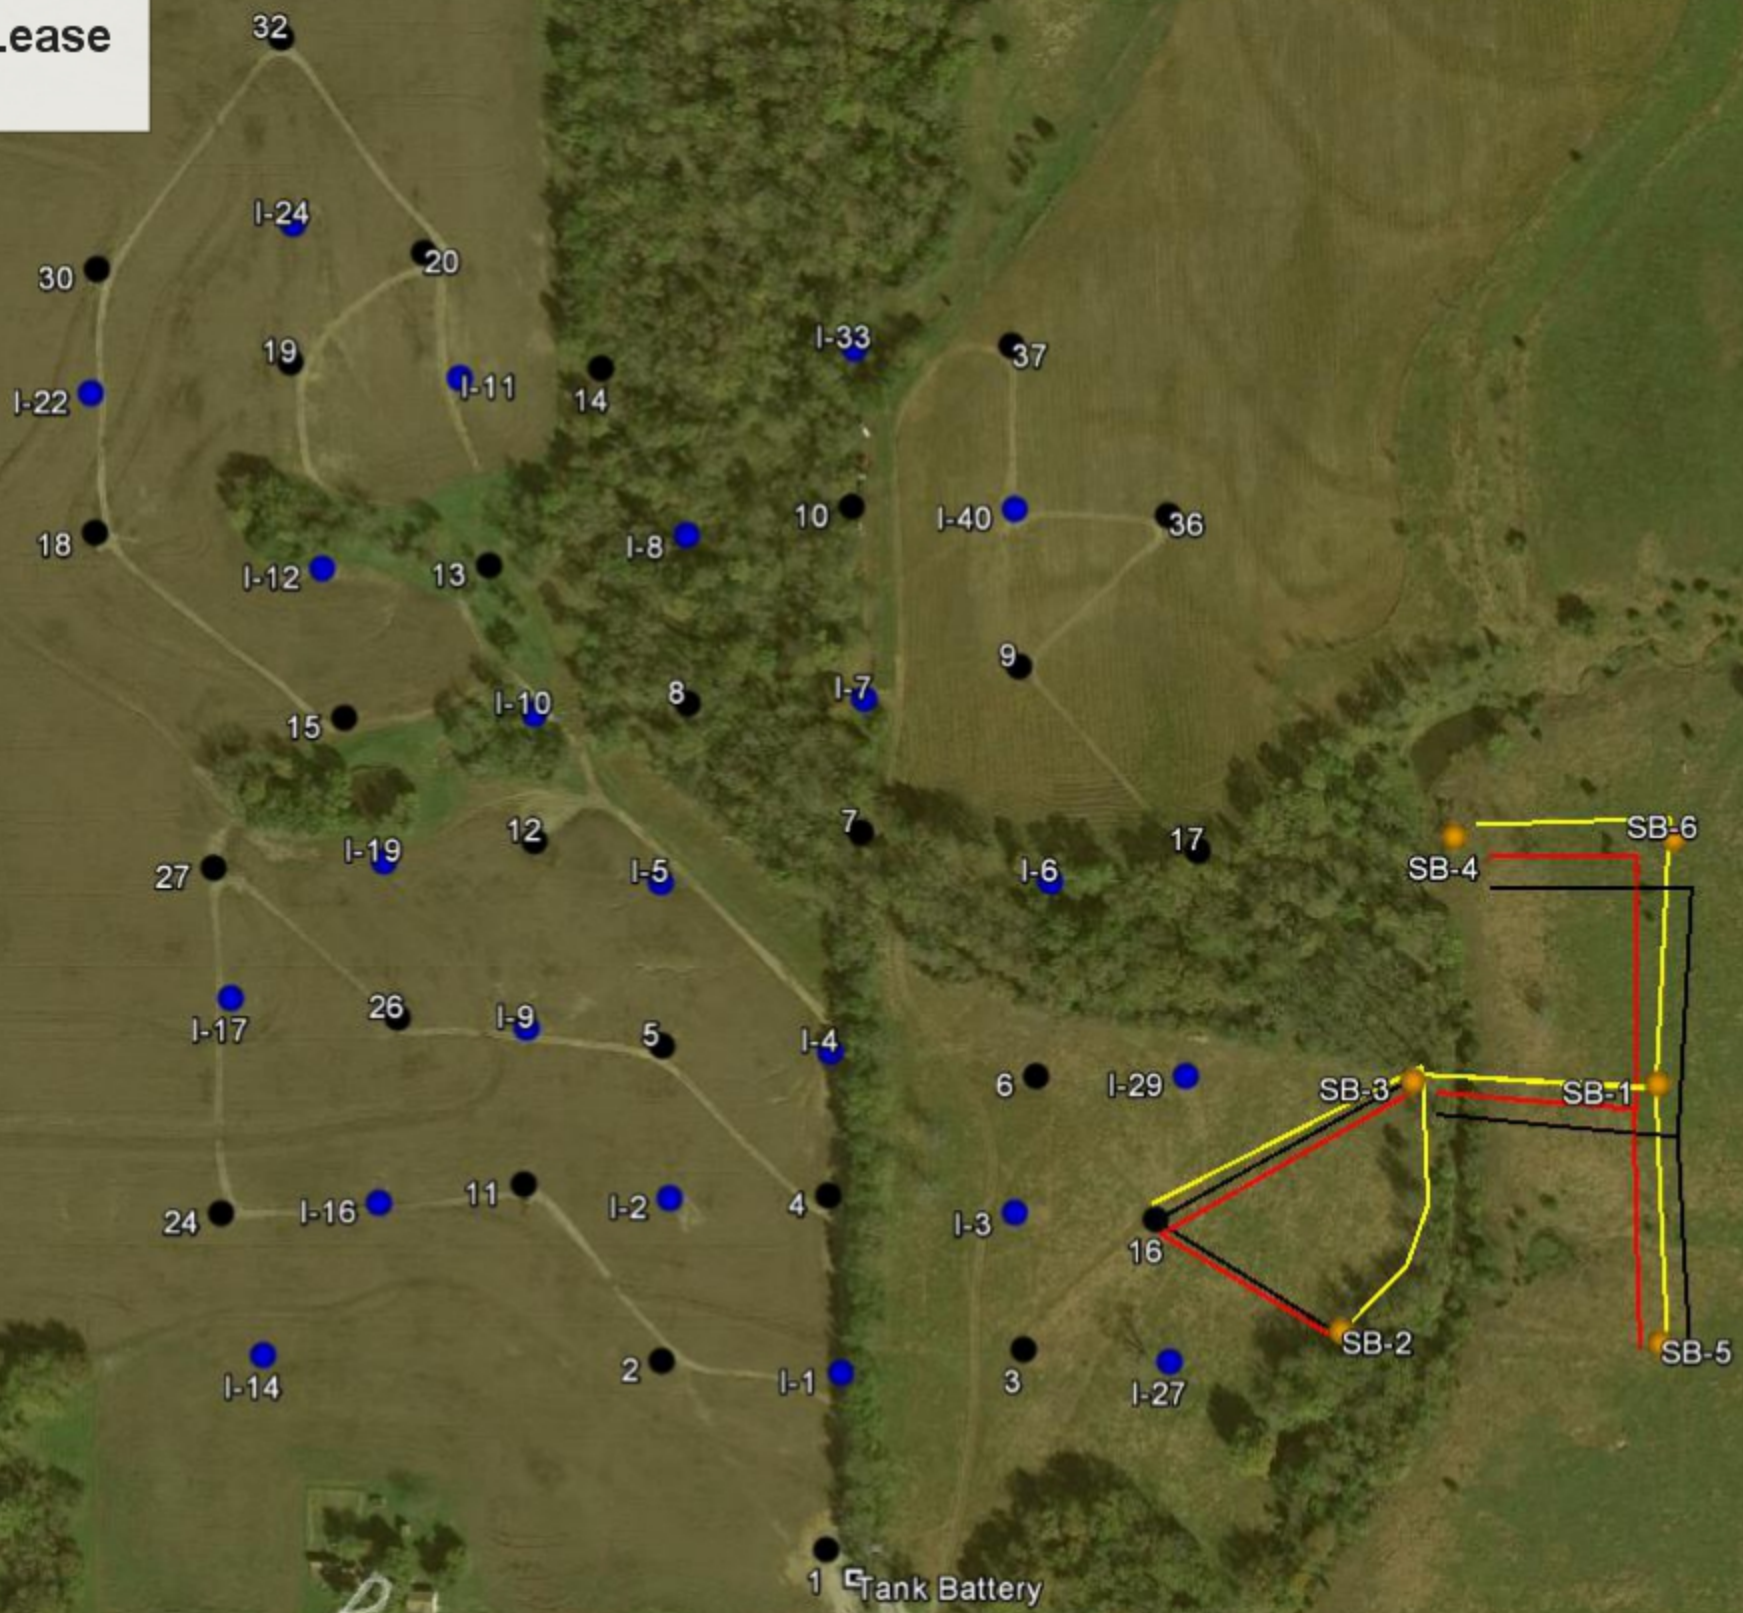

ABC Lease

Legend

- Active Injector
- Active Producer
- Flowline
- ▭ Lease
- ⚡ Proposed Electric
- 🛣️ Proposed Road
- 📦 Tank Battery

Plum Creek Rd

W 319th St