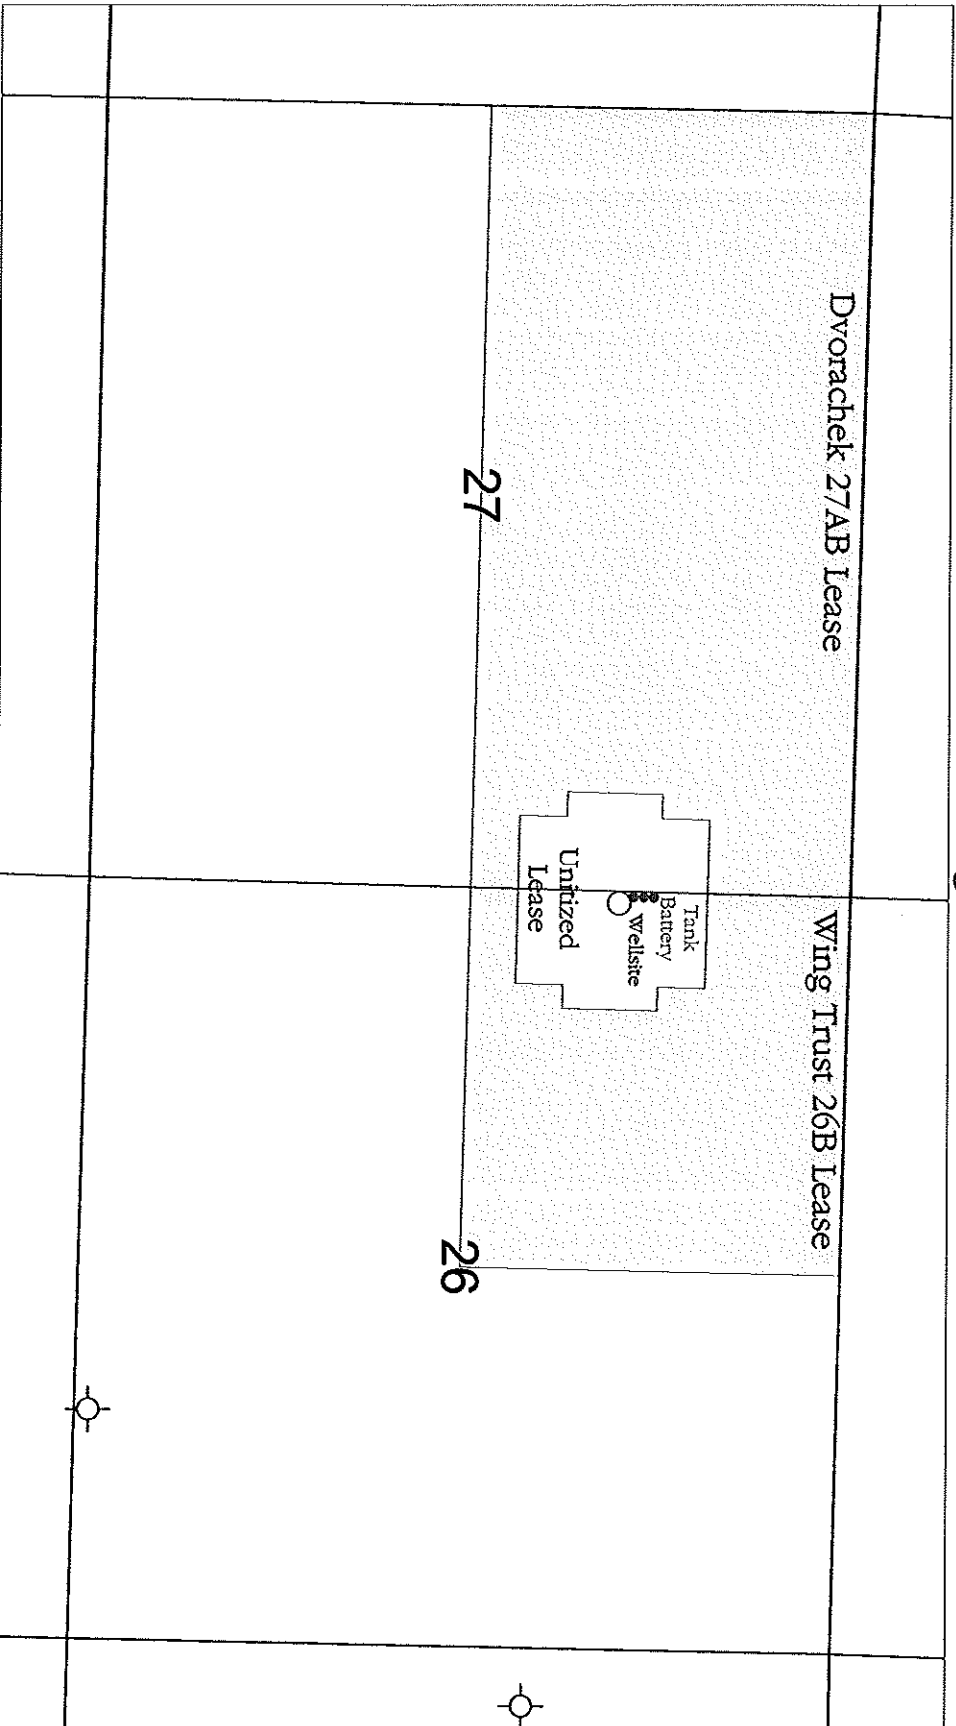

KANSAS SURFACE OWNER NOTIFICATION ACT

R 36 W

T  
15  
S

LOGAN COUNTY, KANSAS

SCALE = 1 : 15,840