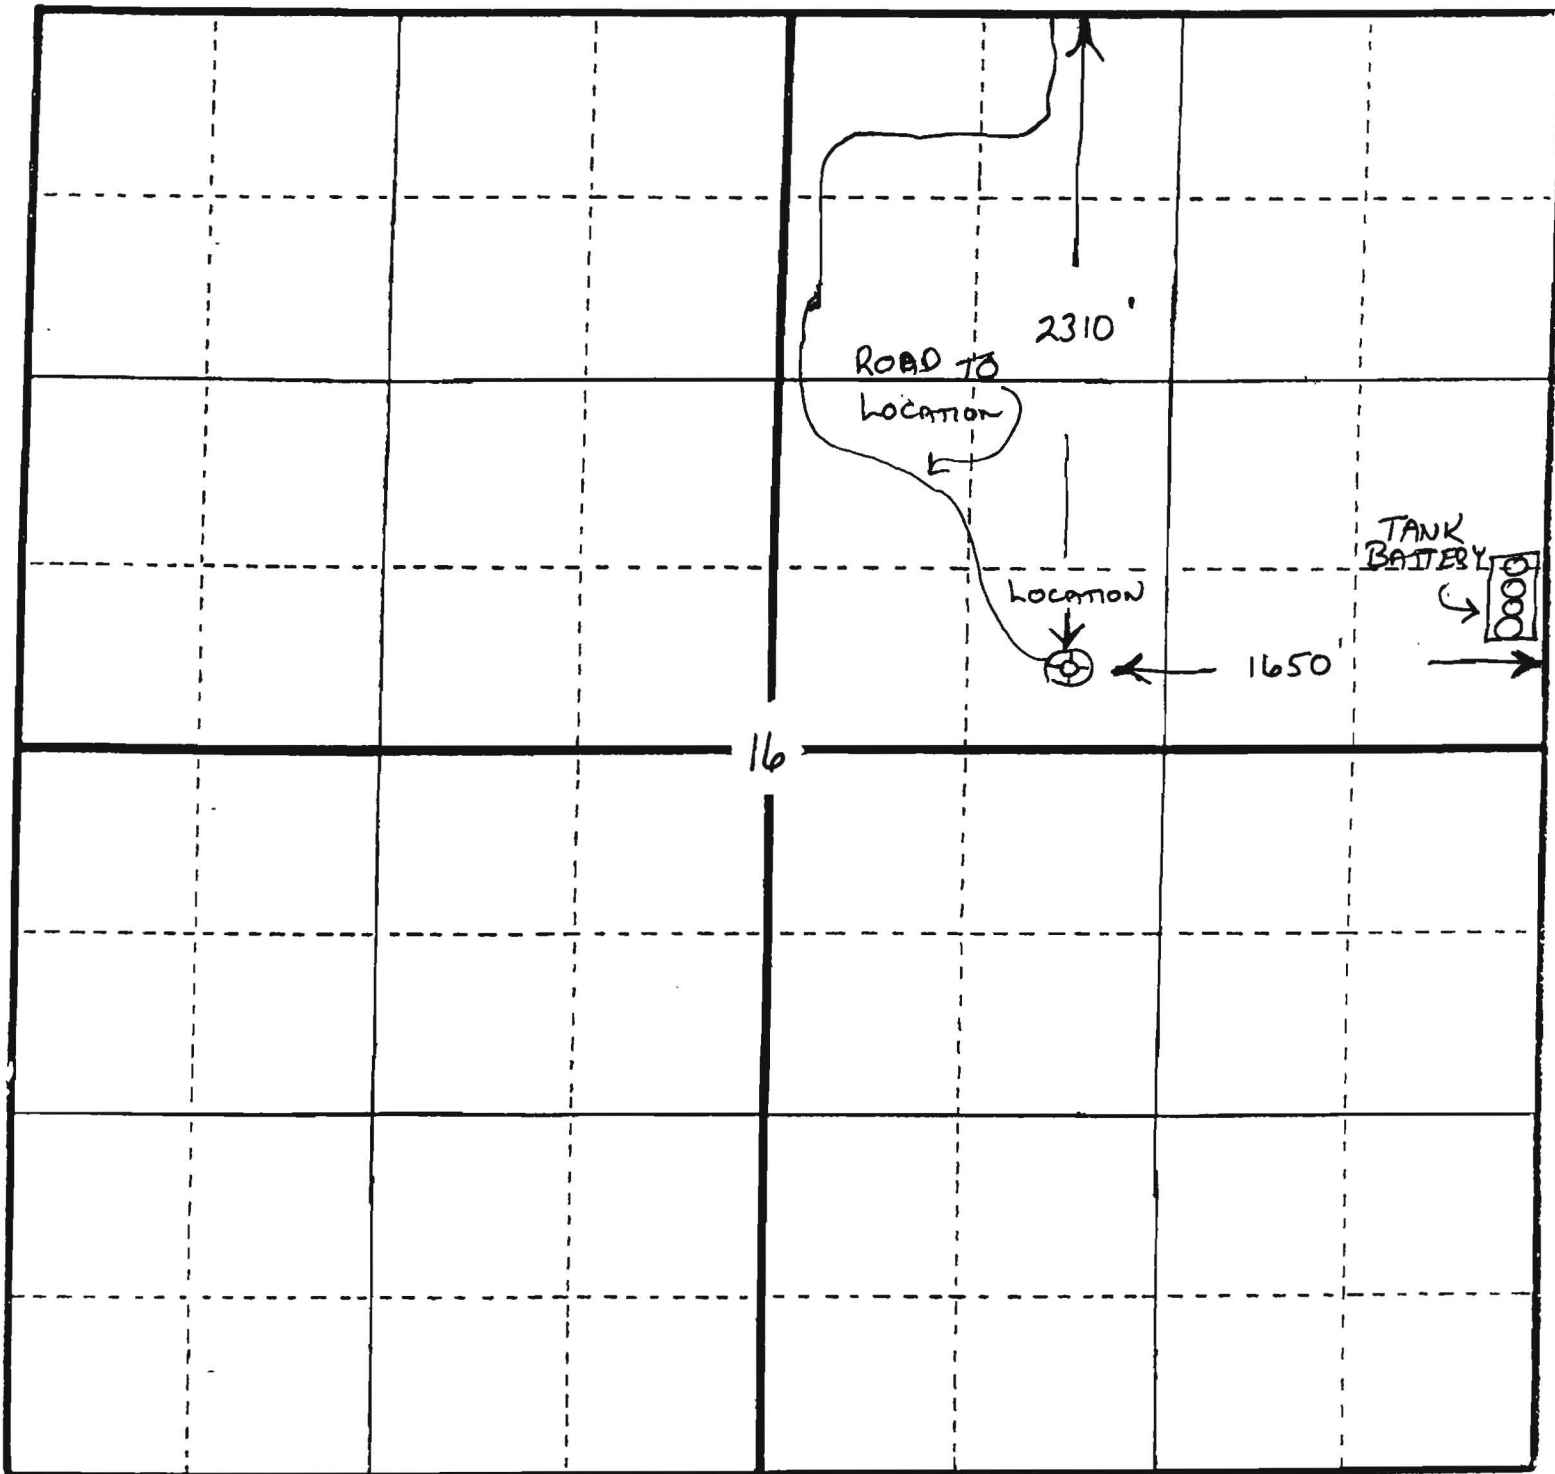

Township 31 S, Range 4 EAST, County COWLEY, State KANSAS

ALTON OIL LLC.
DUANE #1 "OWWO"