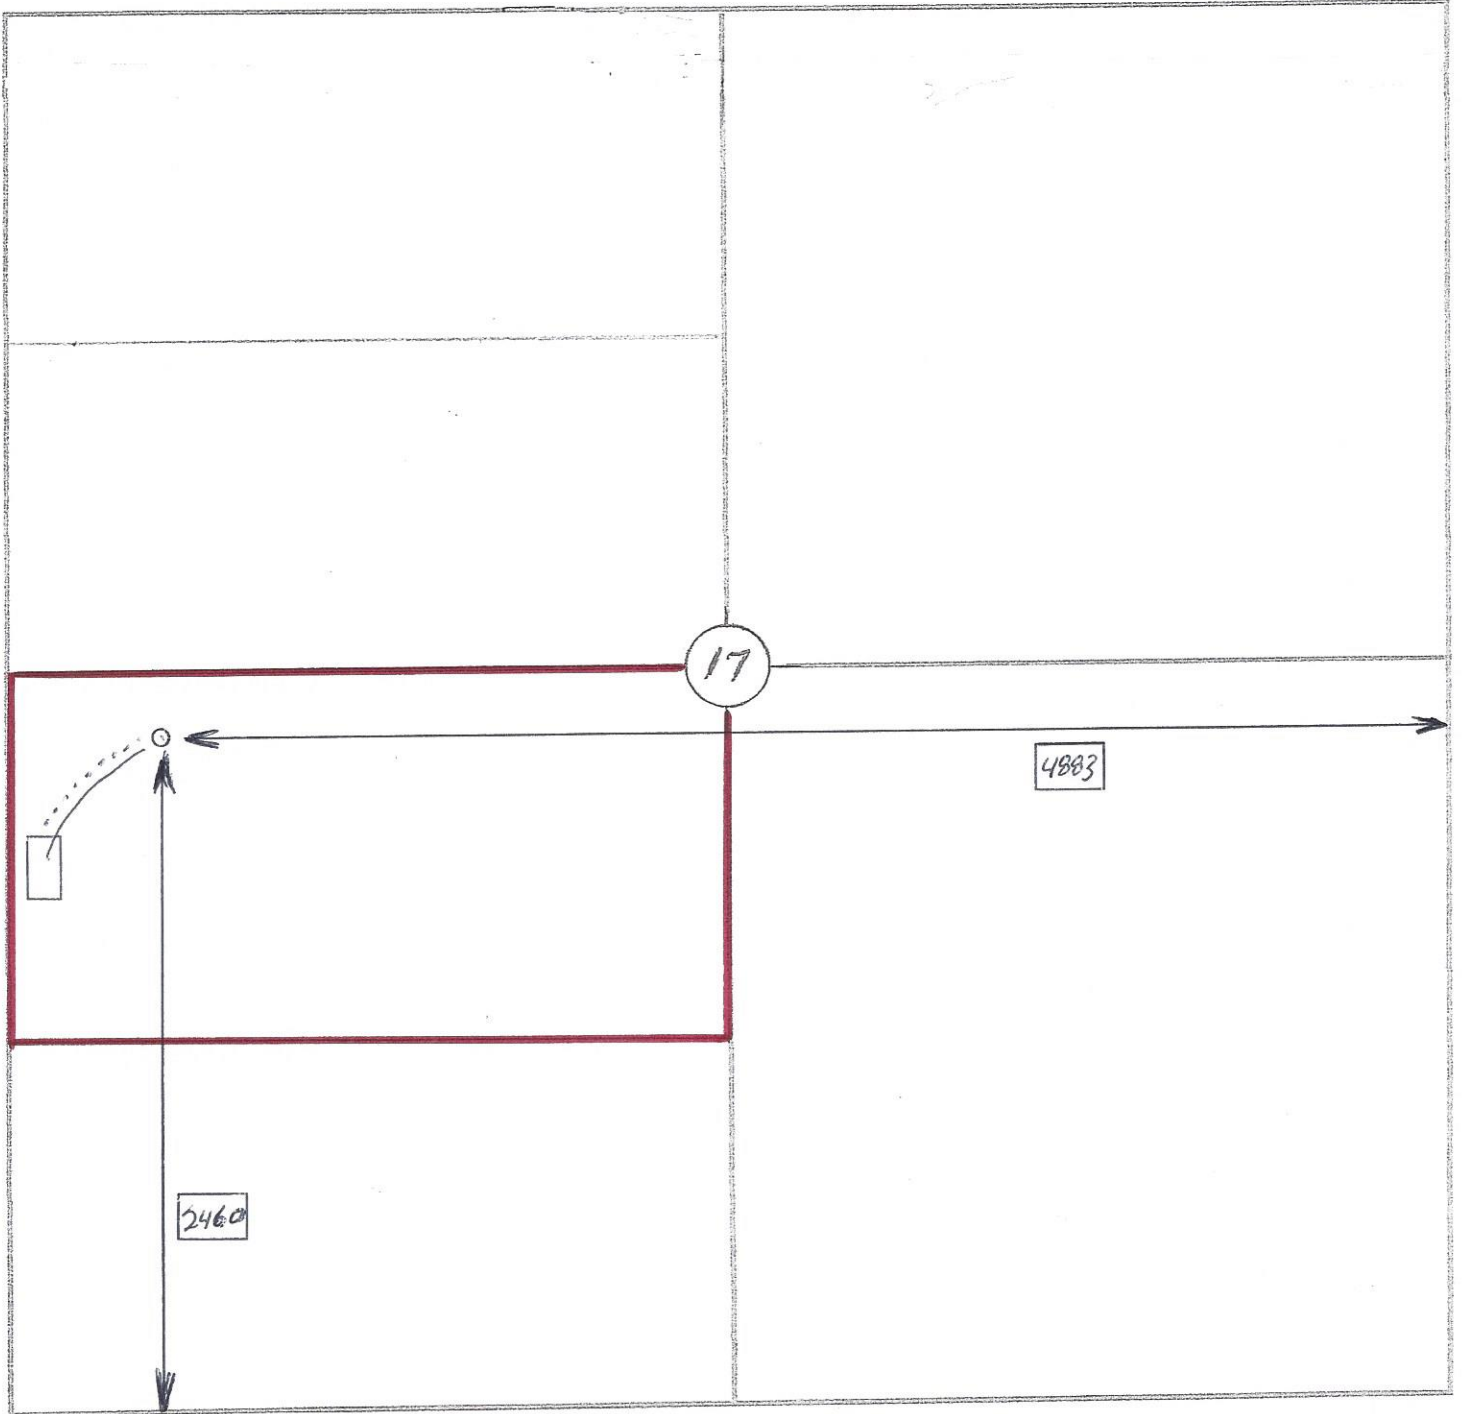

SEC: 17
Township: 33S
Range: 10E

SM Oil & Gas, Inc UIC: 35116

Lease Name: McCall
Well Number: 10

T
33
S

R 10 E