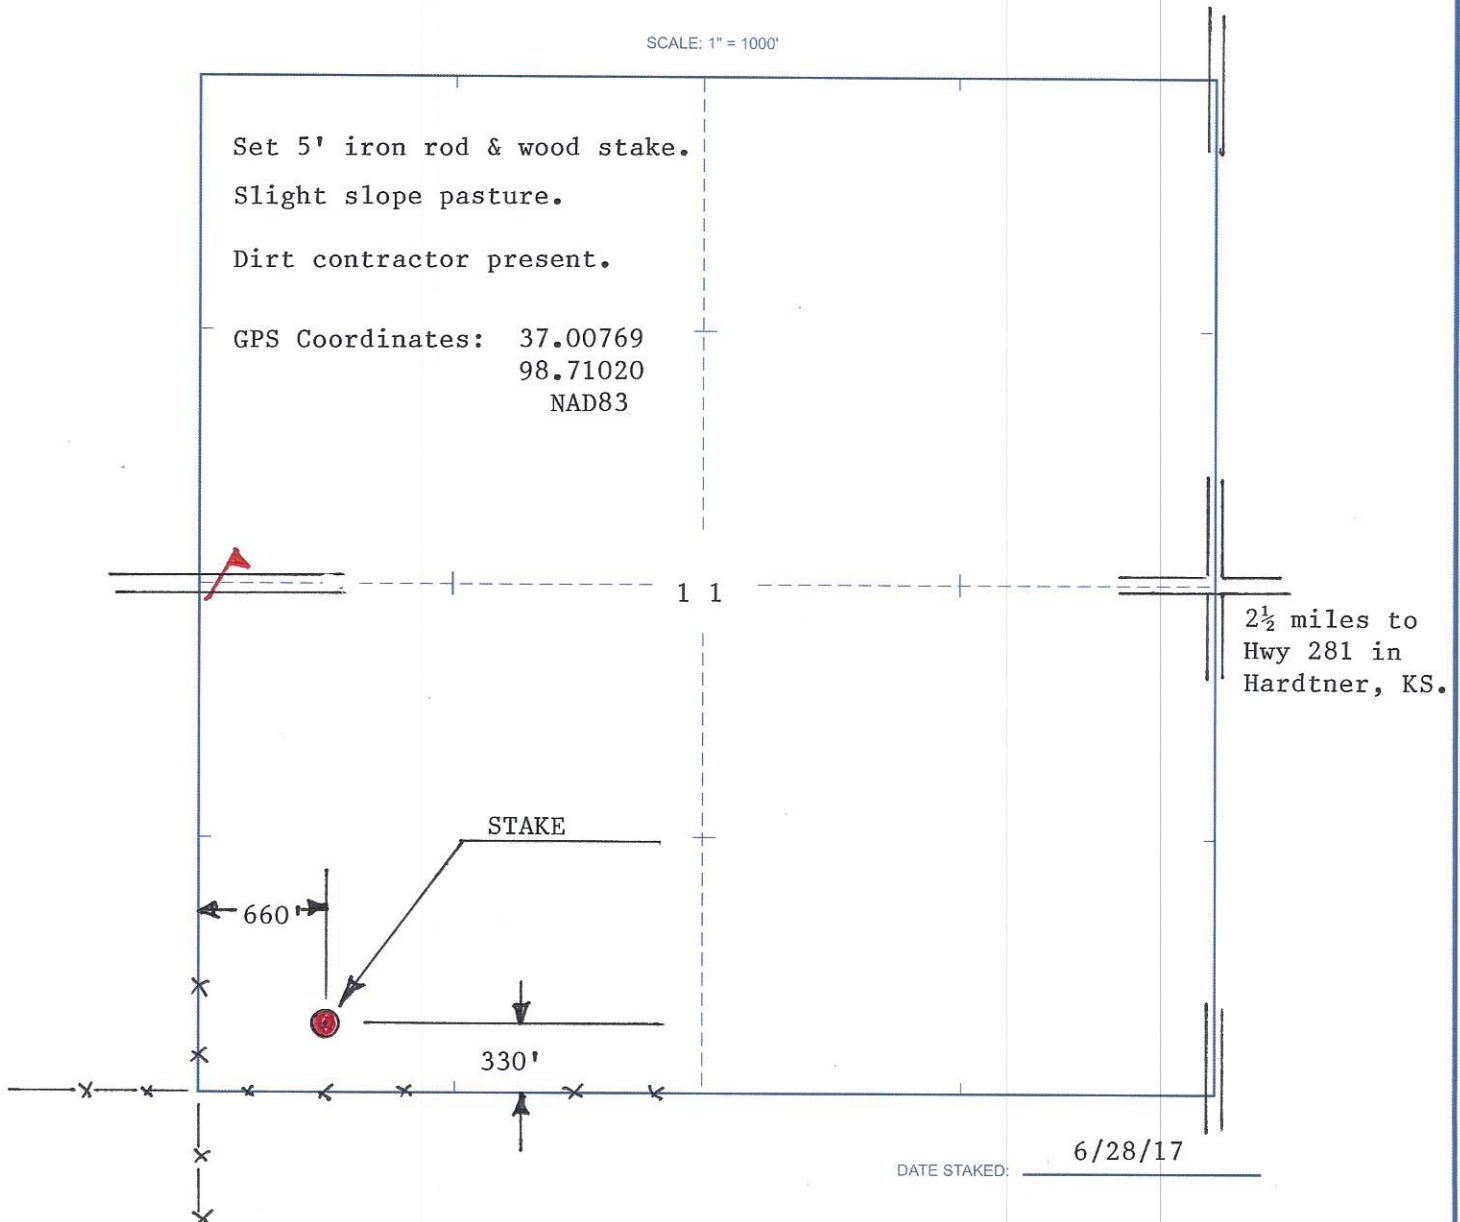

NO.

CHARLIE

FARM

BARBER

COUNTY

11

S

35s

T

13w

R

C S/2 SW SW

LOCATION

ELEVATION: 1472' GR

LOTUS OPERATING CO LLC
100 S Main Ste 420
Wichita, KS 67202

AUTHORIZED BY: Tim Hellman

SCALE: 1" = 1000'

Set 5' iron rod & wood stake.
Slight slope pasture.

Dirt contractor present.

GPS Coordinates: 37.00769
98.71020
NAD83

DATE STAKED: 6/28/17

Leadlines and Road

Tank Battery

3 1/2 MILES EAST TO HWY 281 IN HARDTNER, KS