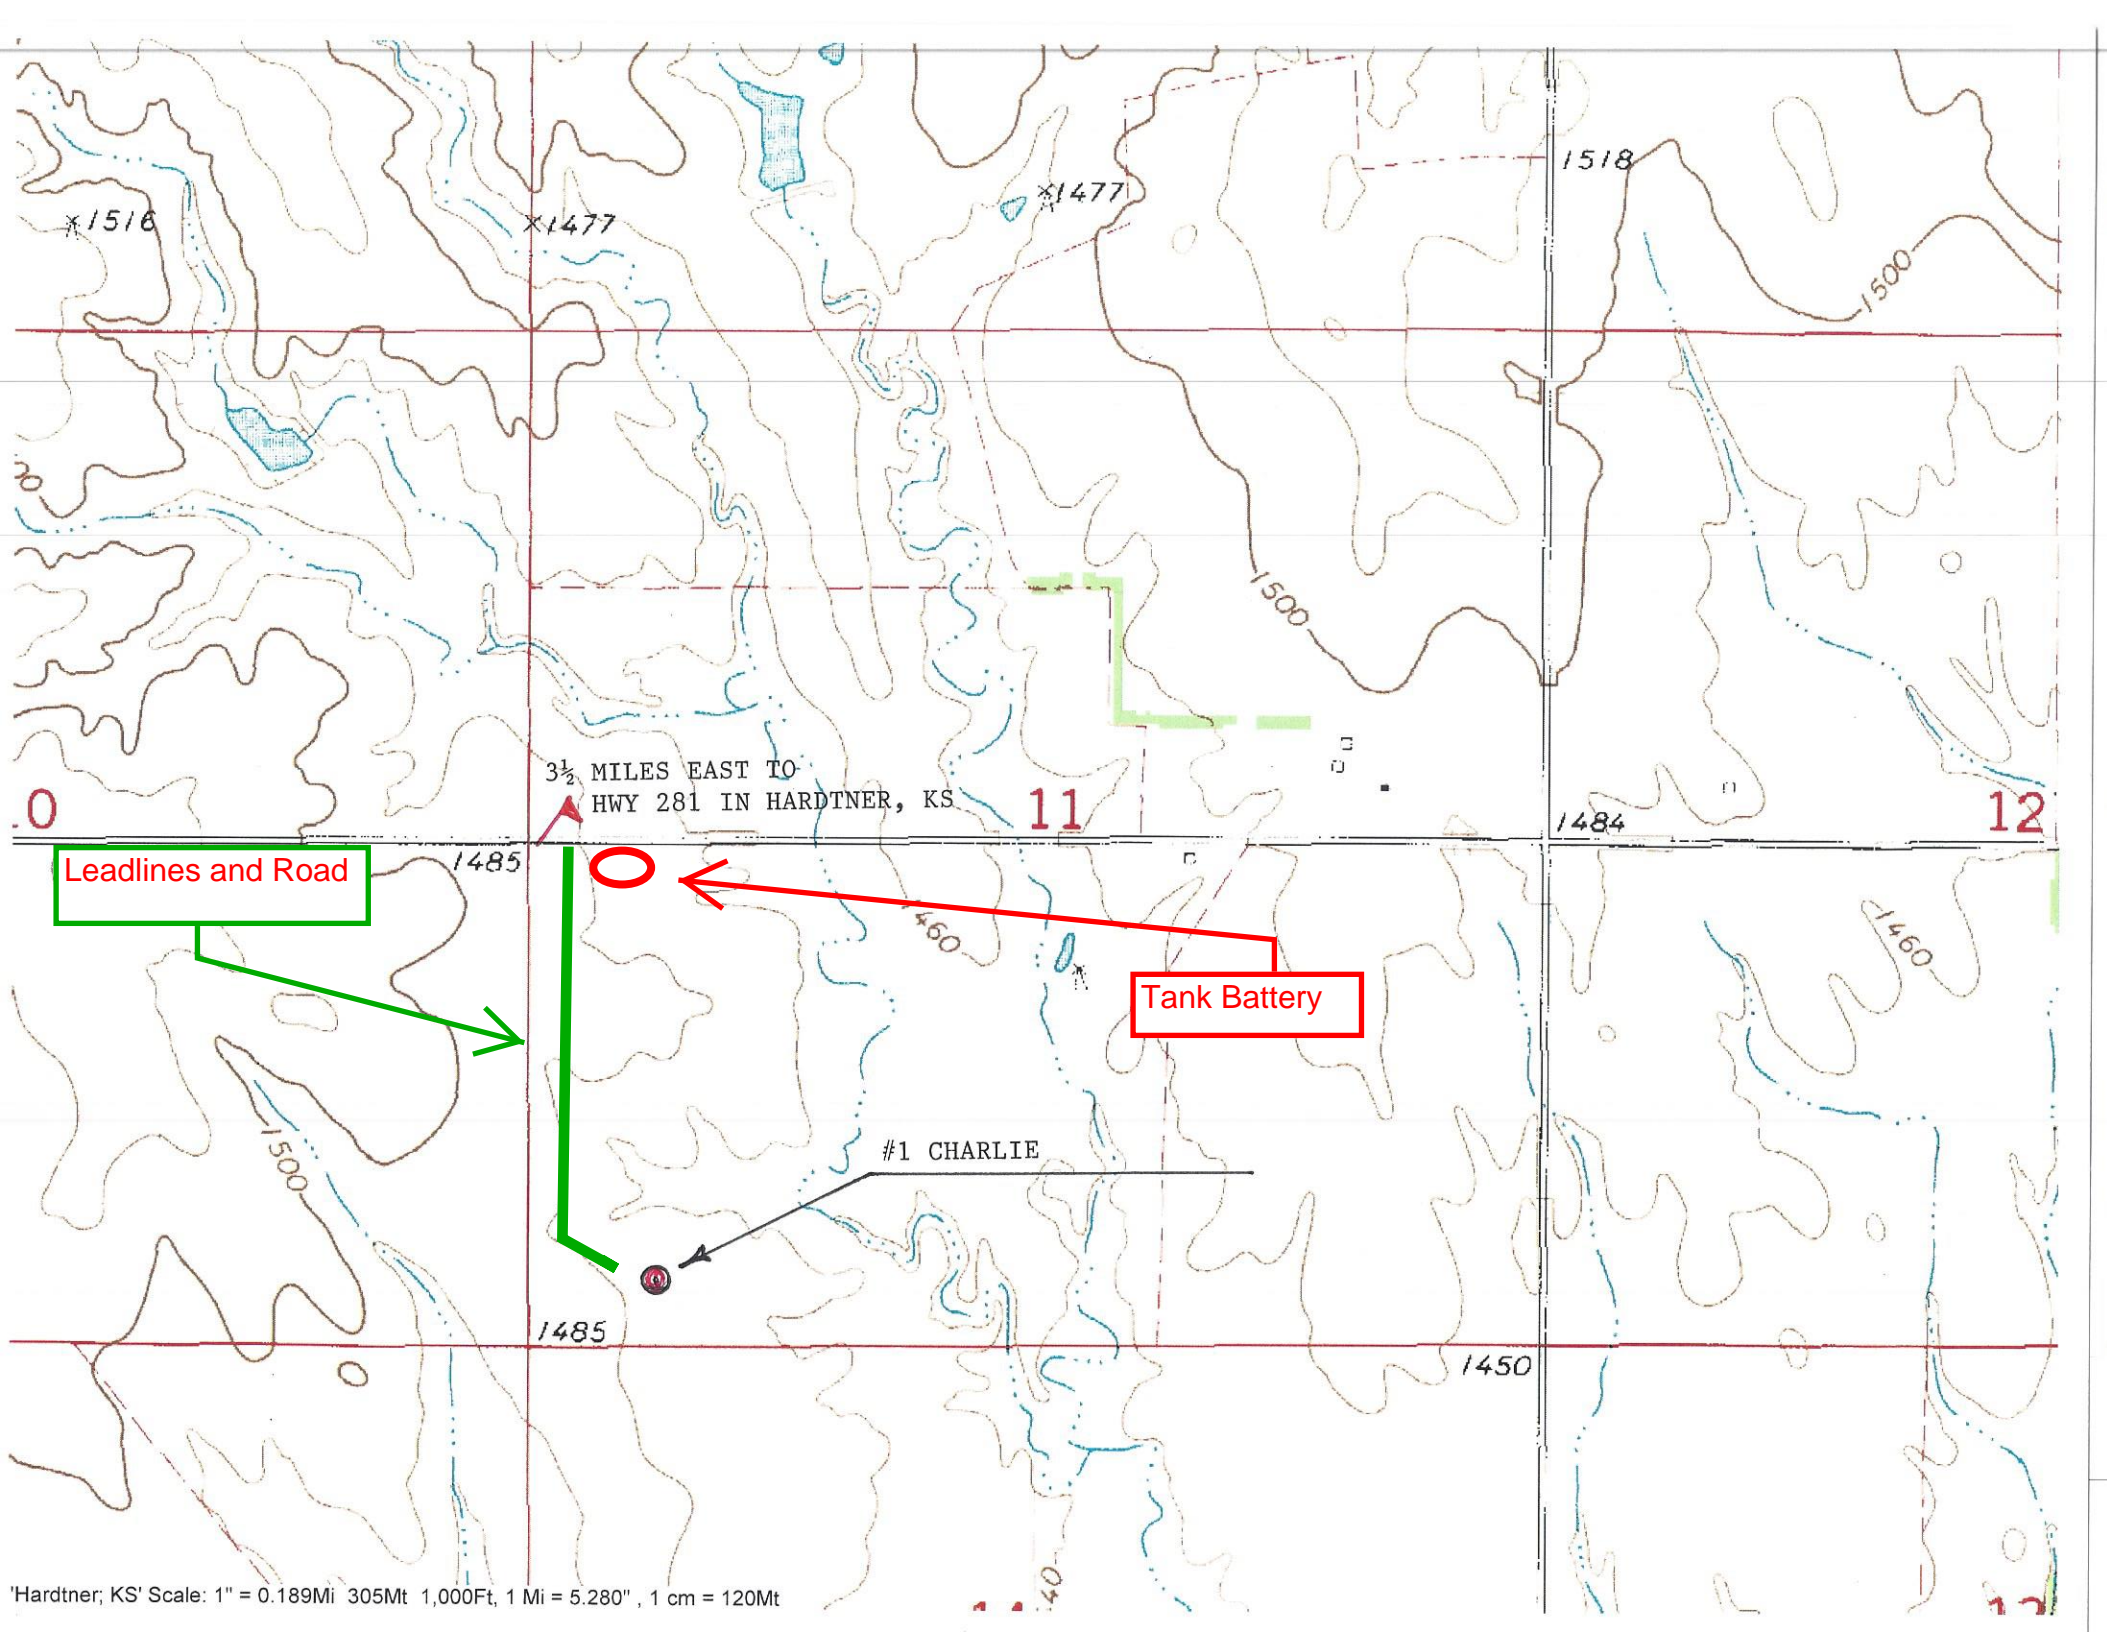

NO.

CHARLIE

FARM

BARBER

COUNTY

11

S

35s

T

13w

R

C S/2 SW SW

LOCATION

ELEVATION: 1472' GR

LOTUS OPERATING CO LLC
100 S Main Ste 420
Wichita, KS 67202

AUTHORIZED BY: Tim Hellman

SCALE: 1" = 1000'

Set 5' iron rod & wood stake.
Slight slope pasture.

Dirt contractor present.

GPS Coordinates: 37.00769
98.71020
NAD83

DATE STAKED: 6/28/17

Leadlines and Road

Tank Battery

3 1/2 MILES EAST TO HWY 281 IN HARDTNER, KS