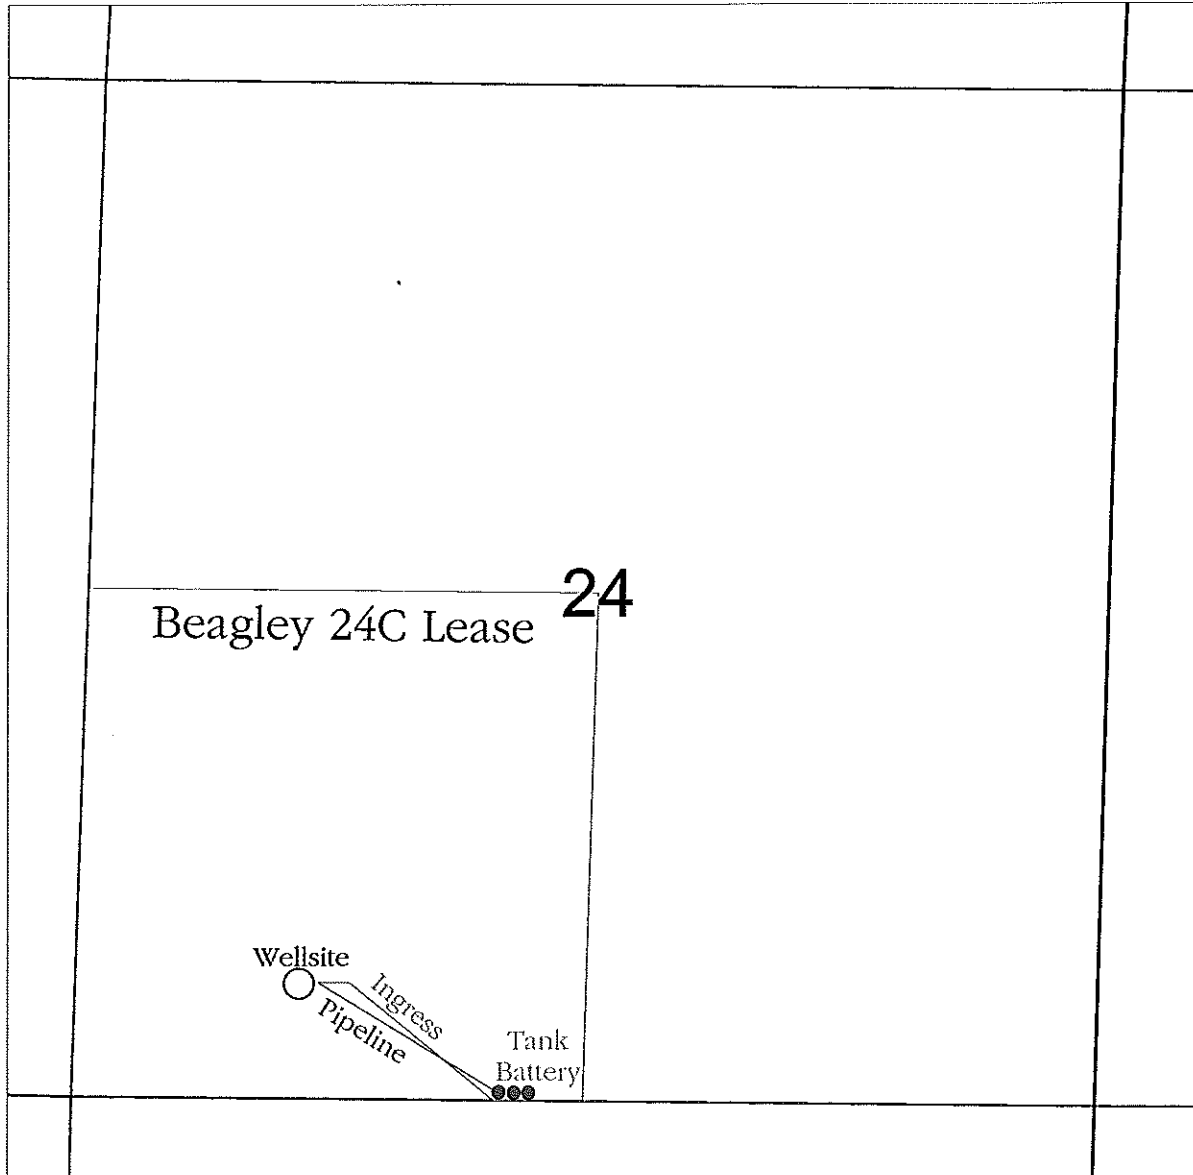

KANSAS SURFACE OWNER NOTIFICATION ACT

R 36 W

T
15
S

SCALE = 1 : 12,000

LOGAN COUNTY, KANSAS