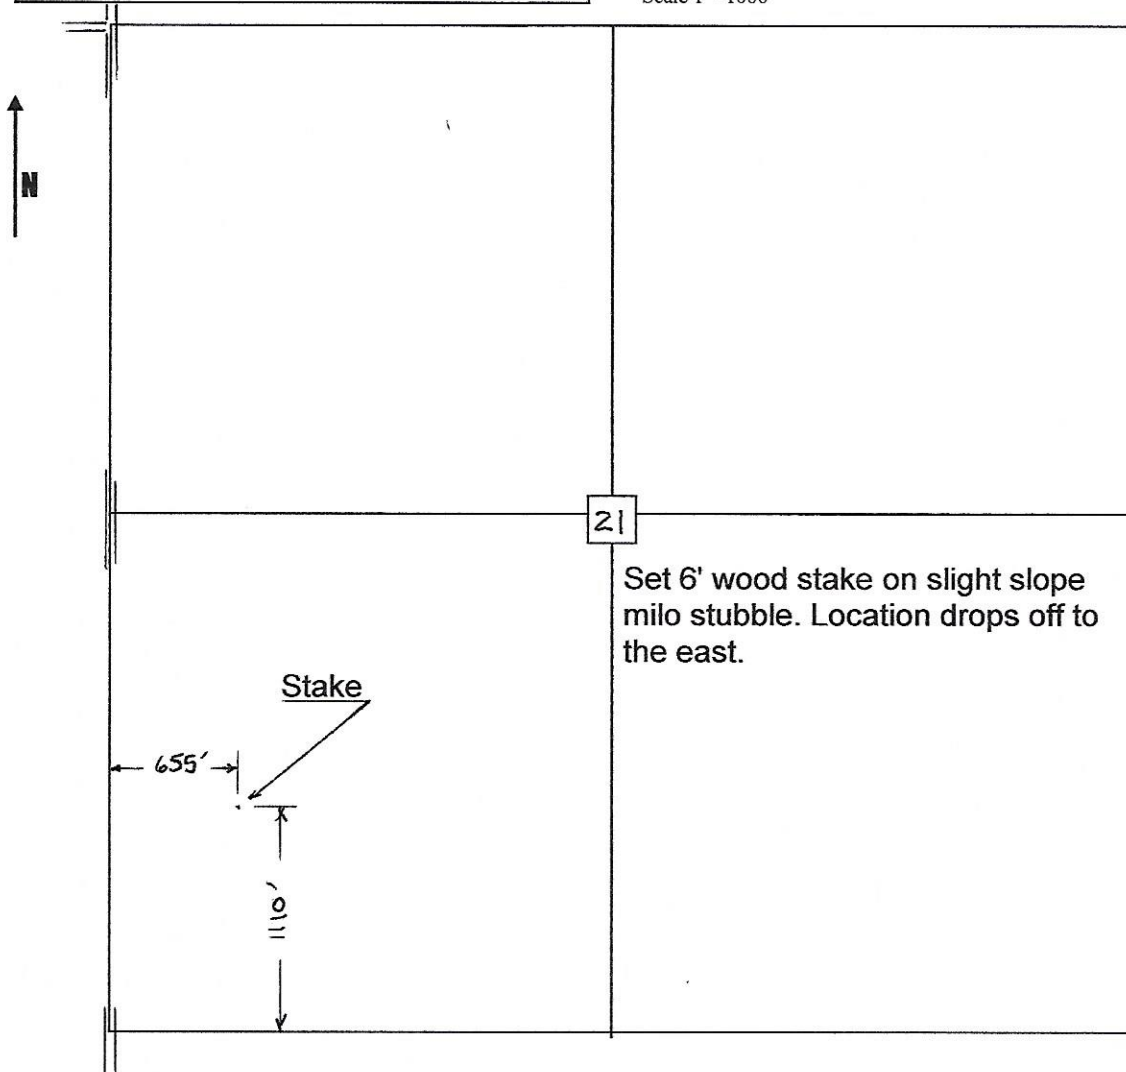

26w

1110'FSL 655'FWL

County-State

S

T

R

Location

Cholla Production, LLC
10390 Bradford Rd.
Ste. 201
Littleton, CO. 80127

Elevation 2470 Gr.

Ordered By: Jill

Scale 1"=1000'

Data use subject to license.

© DeLorme. Topo North America™ 9.

www.delorme.com

Scale 1 : 12,000

1" = 1,000.0 ft