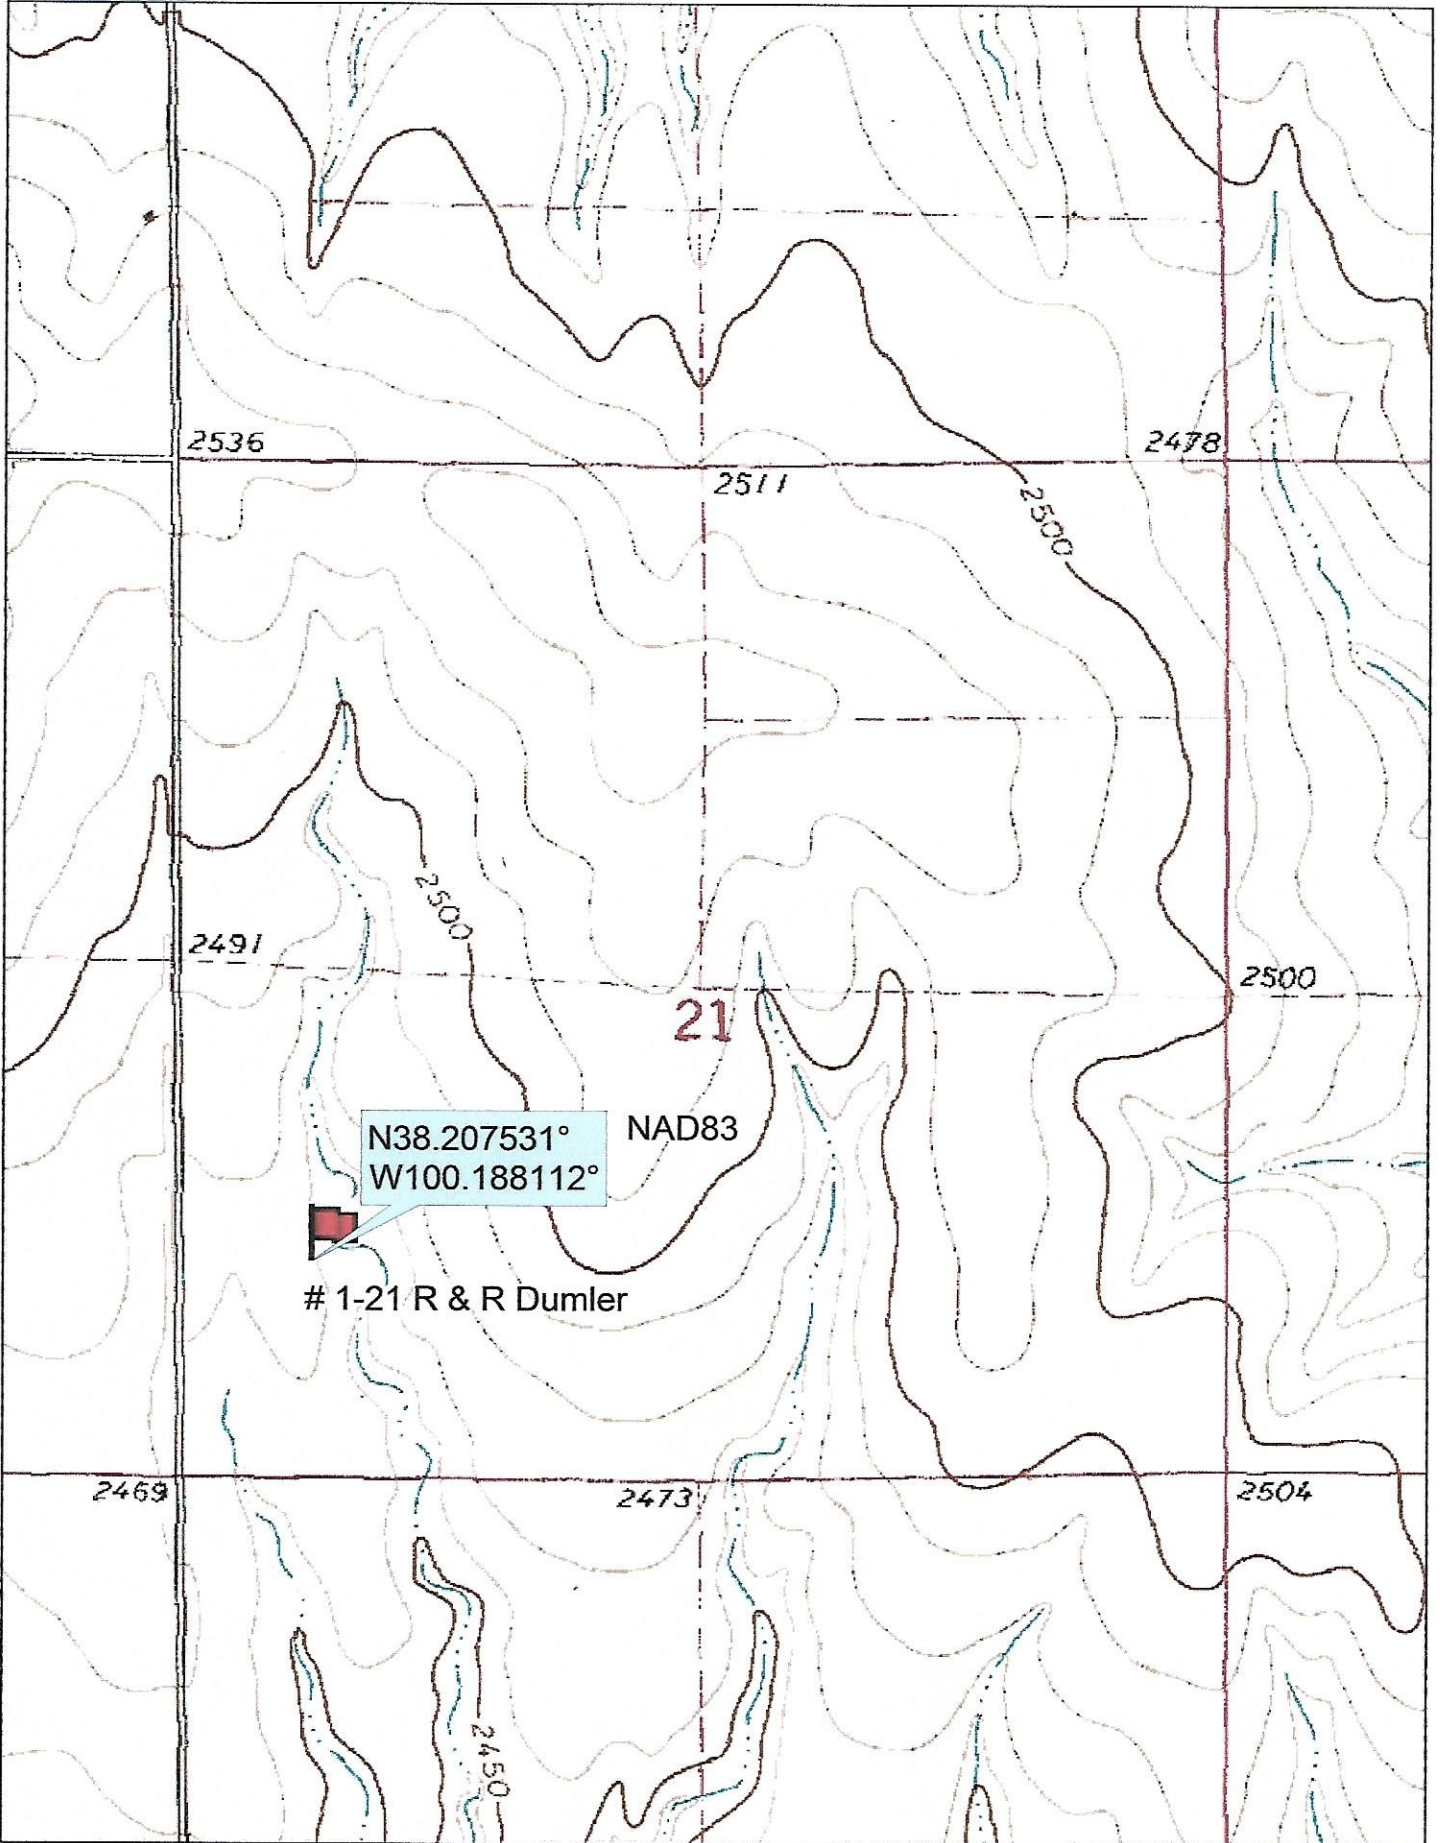

Data use subject to license.

© DeLorme. Topo North America™ 9.

www.delorme.com

Scale 1 : 12,000

1" = 1,000.0 ft

Data Zoom 13-1