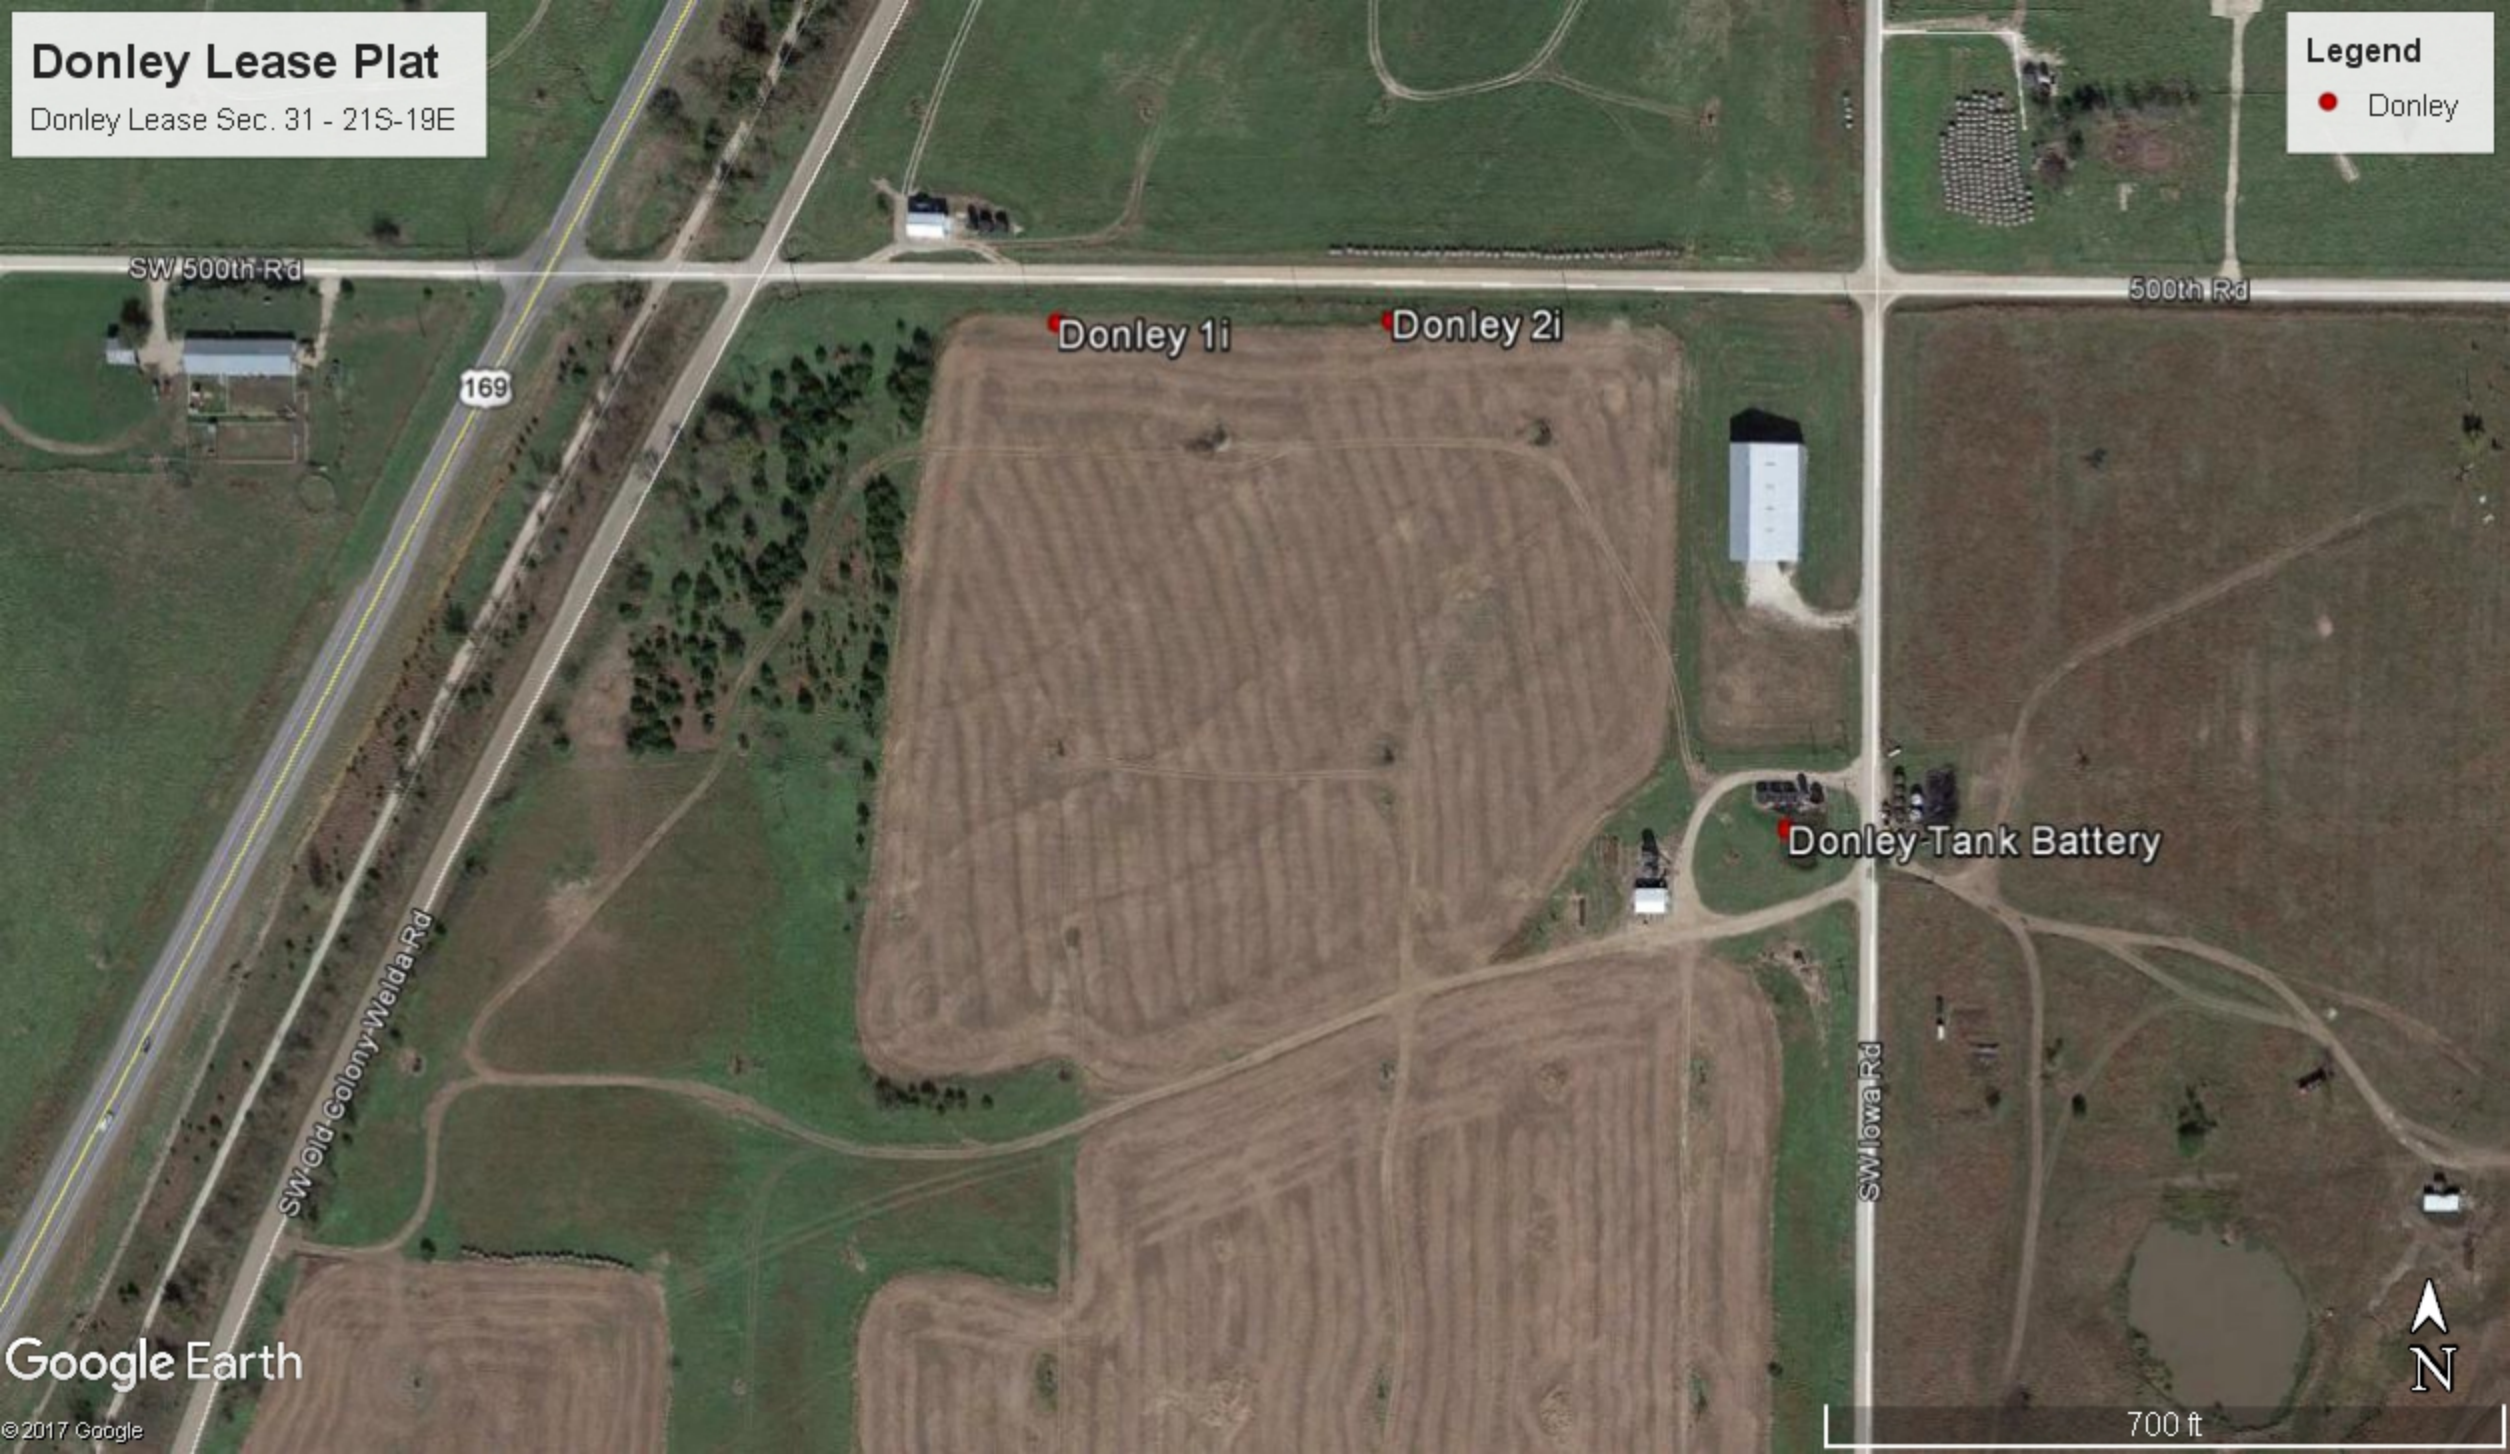

# Donley Lease Plat

Donley Lease Sec. 31 - 21S-19E

**Legend**

- Donley

SW 500th Rd

169

SW Old Colony-Welda Rd

SW Iowa Rd

500th Rd

Donley 1i

Donley 2i

Donley Tank Battery

Google Earth

© 2017 Google

700 ft