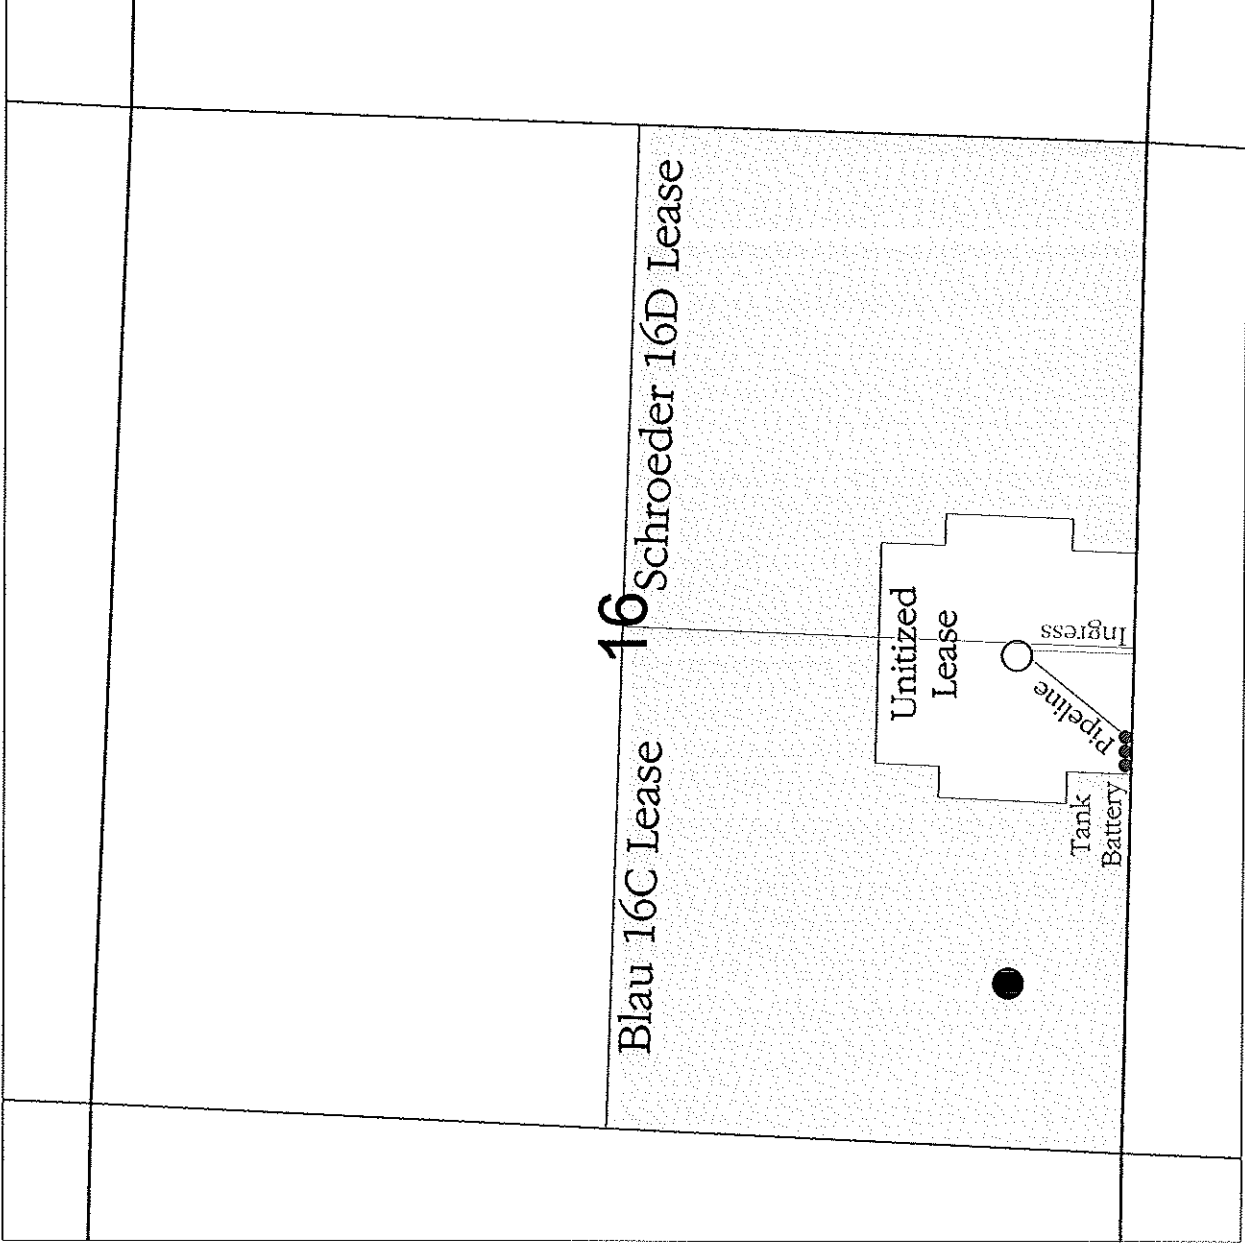

KANSAS SURFACE OWNER NOTIFICATION ACT

R 36 W

T
15
S

SCALE = 1 : 12,000 LOGAN COUNTY, KS