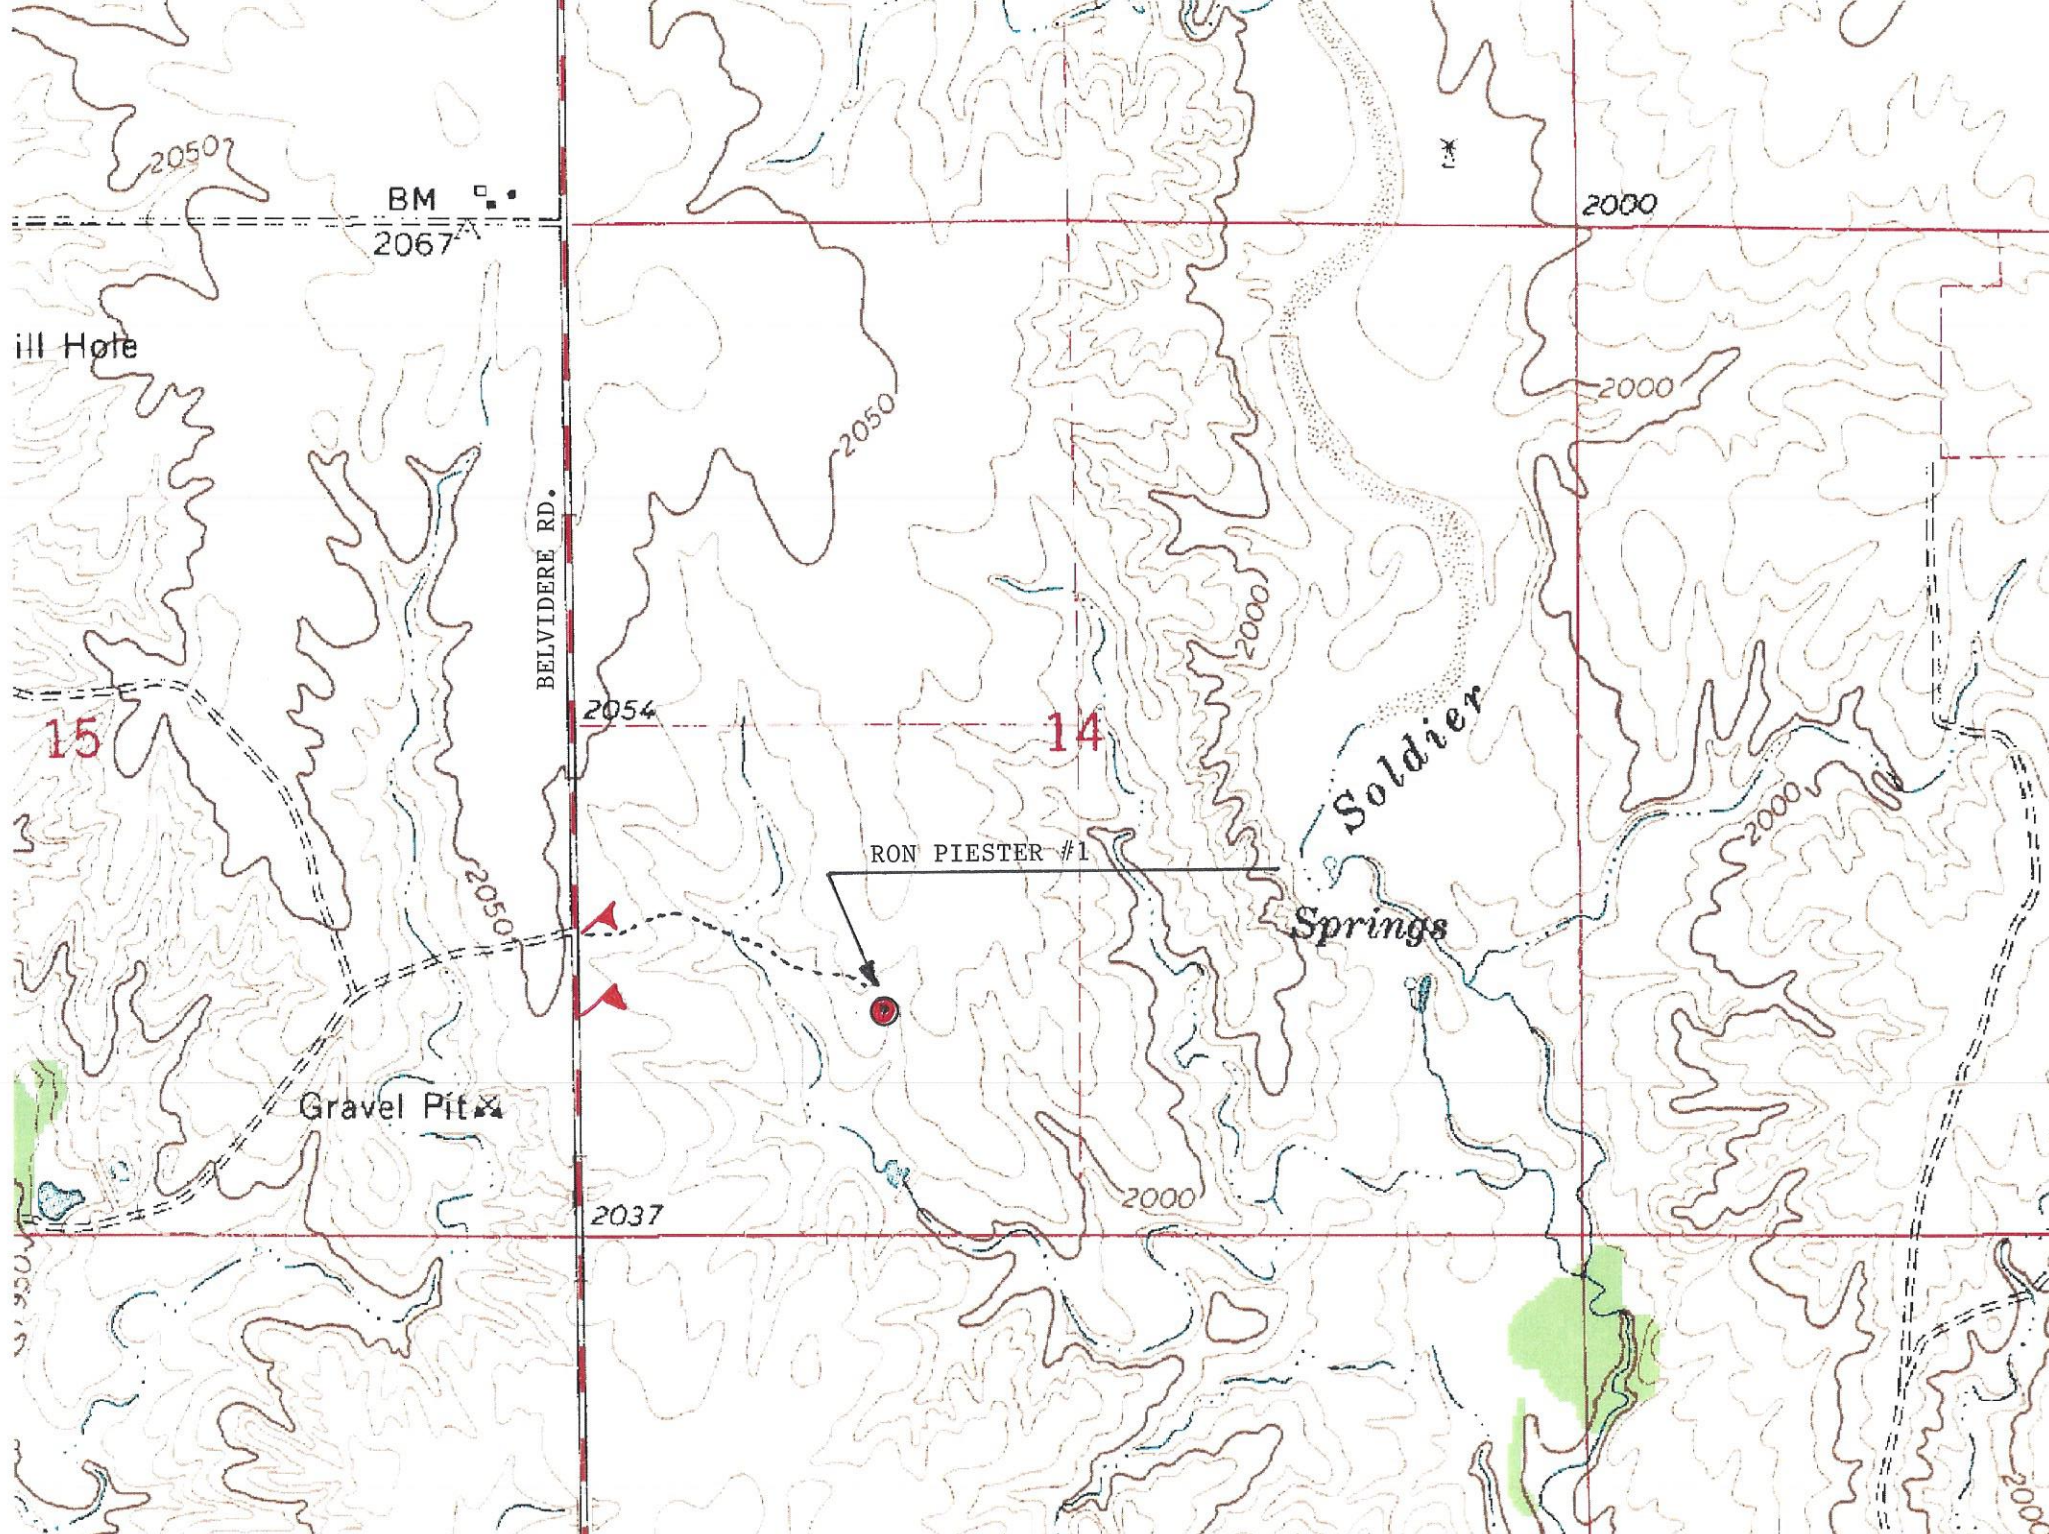

14 29s 16w  
S T R

1165' FSL & 1610' FWL of Sec.  
LOCATION

ELEVATION: 2027' GR

LOTUS OPERATING CO. LLC  
100 S Main, Ste 420  
Wichita, KS 67202

AUTHORIZED BY: Tim Hellman

6 1/4 mi. north  
3 mi. west to  
Haviland  
KS.

SCALE: 1" = 1000'

DATE STAKED: 9/1/17

"Haviland; KS" Scale: 1" = 0.189Mi 305Mt 1,000Ft, 1 Mi = 5.280" , 1 cm = 120Mt