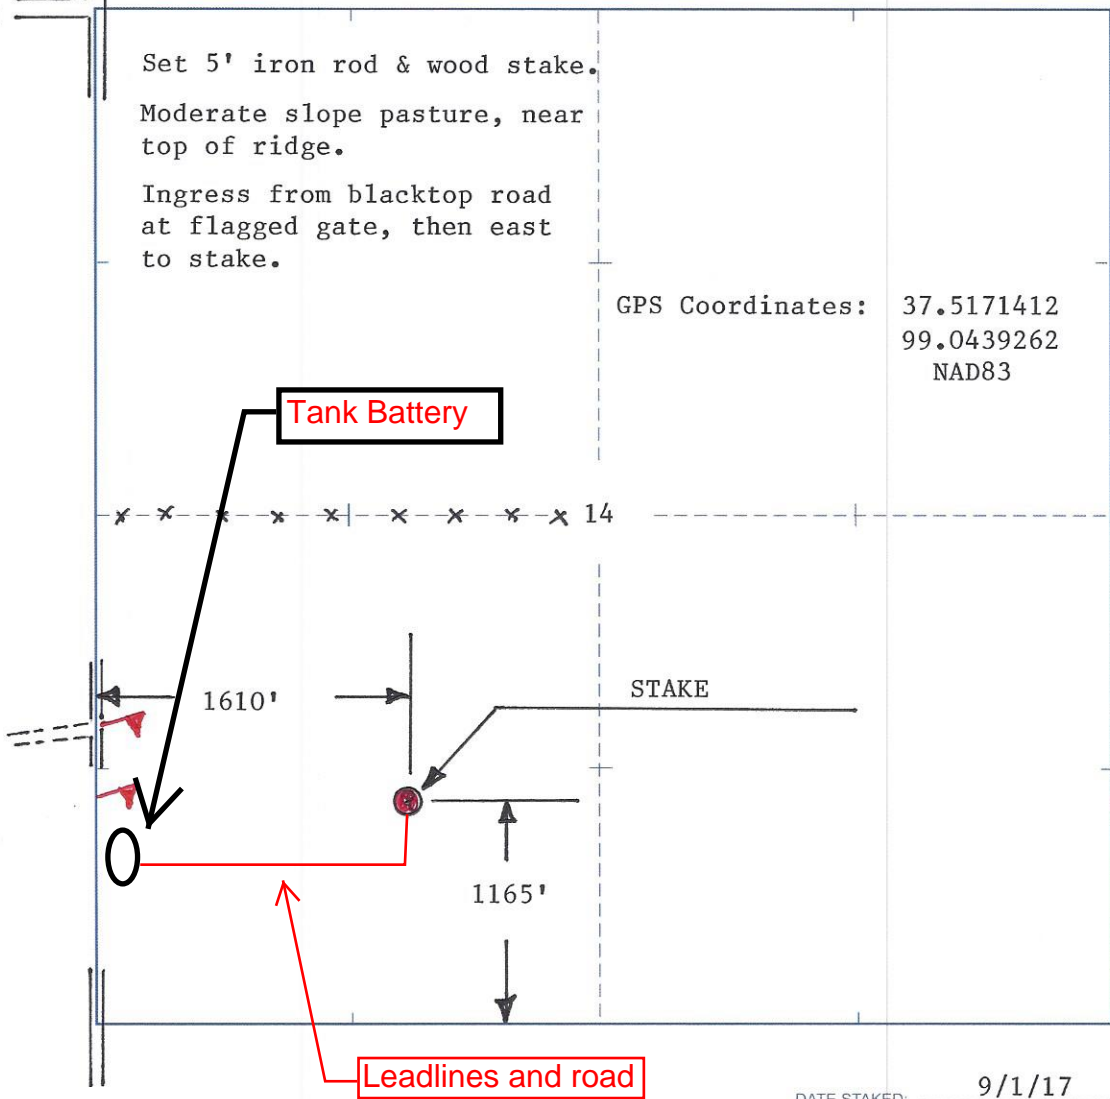

14 29s 16w  
S T R

1165' FSL & 1610' FWL of Sec.  
LOCATION

ELEVATION: 2027' GR

LOTUS OPERATING CO. LLC  
100 S Main, Ste 420  
Wichita, KS 67202

AUTHORIZED BY: Tim Hellman

6 1/4 mi. north  
3 mi. west to  
Haviland  
KS.

SCALE: 1" = 1000'

DATE STAKED: 9/1/17

"Haviland; KS" Scale: 1" = 0.189Mi 305Mt 1,000Ft, 1 Mi = 5.280" , 1 cm = 120Mt