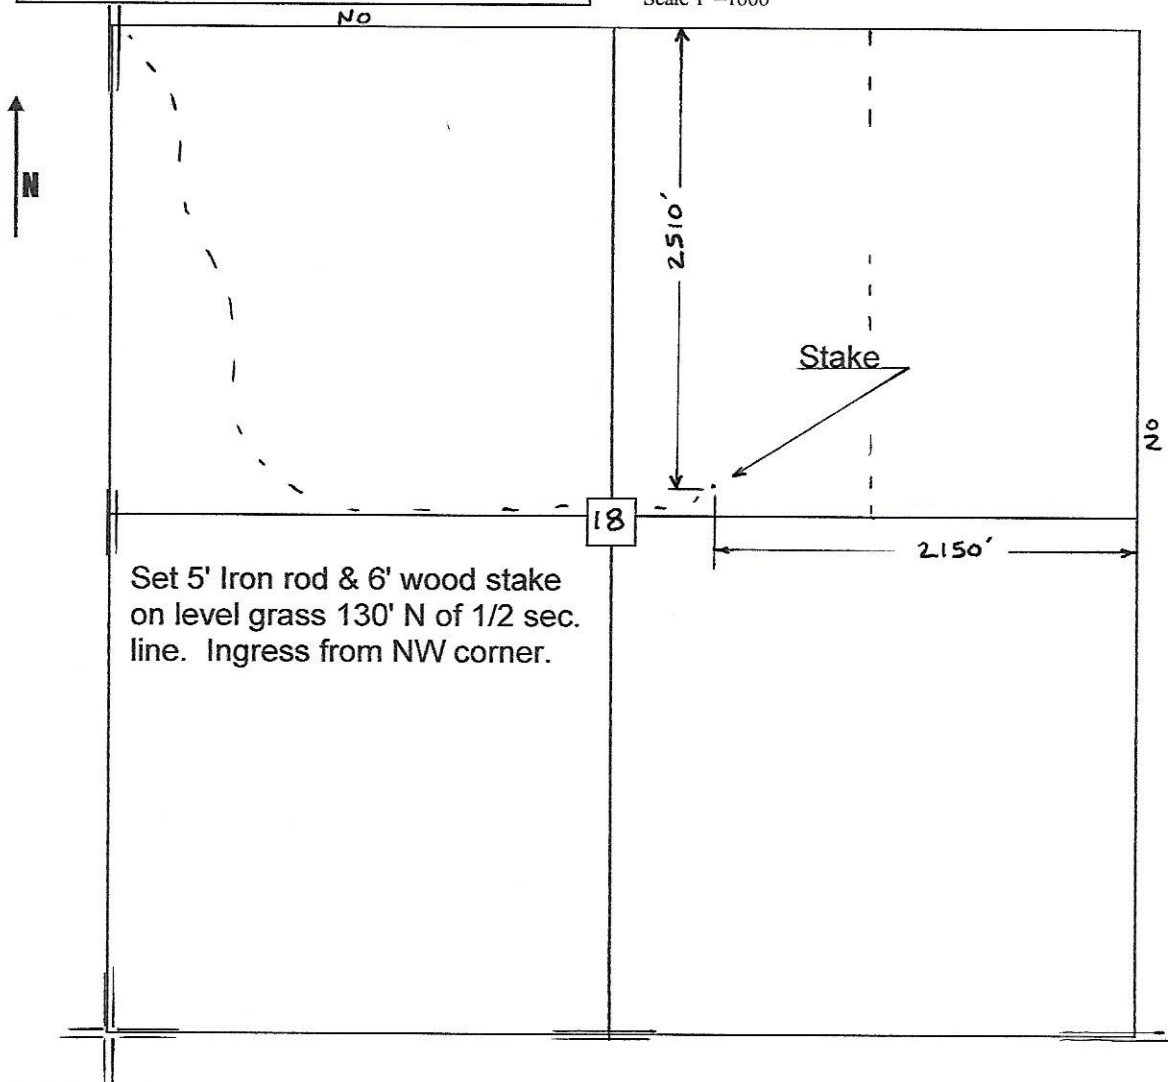

26w

2510'FNL 2150'FEL

County-State

S

T

R

Location

Cholla Production, LLC
10390 Bradford Rd.
Ste. 201
Littleton, CO. 80217

Elevation 2531 Gr.

Ordered By: Emily

Scale 1"=1000'

Data use subject to license.

© DeLorme. Topo North America™ 9.

www.delorme.com