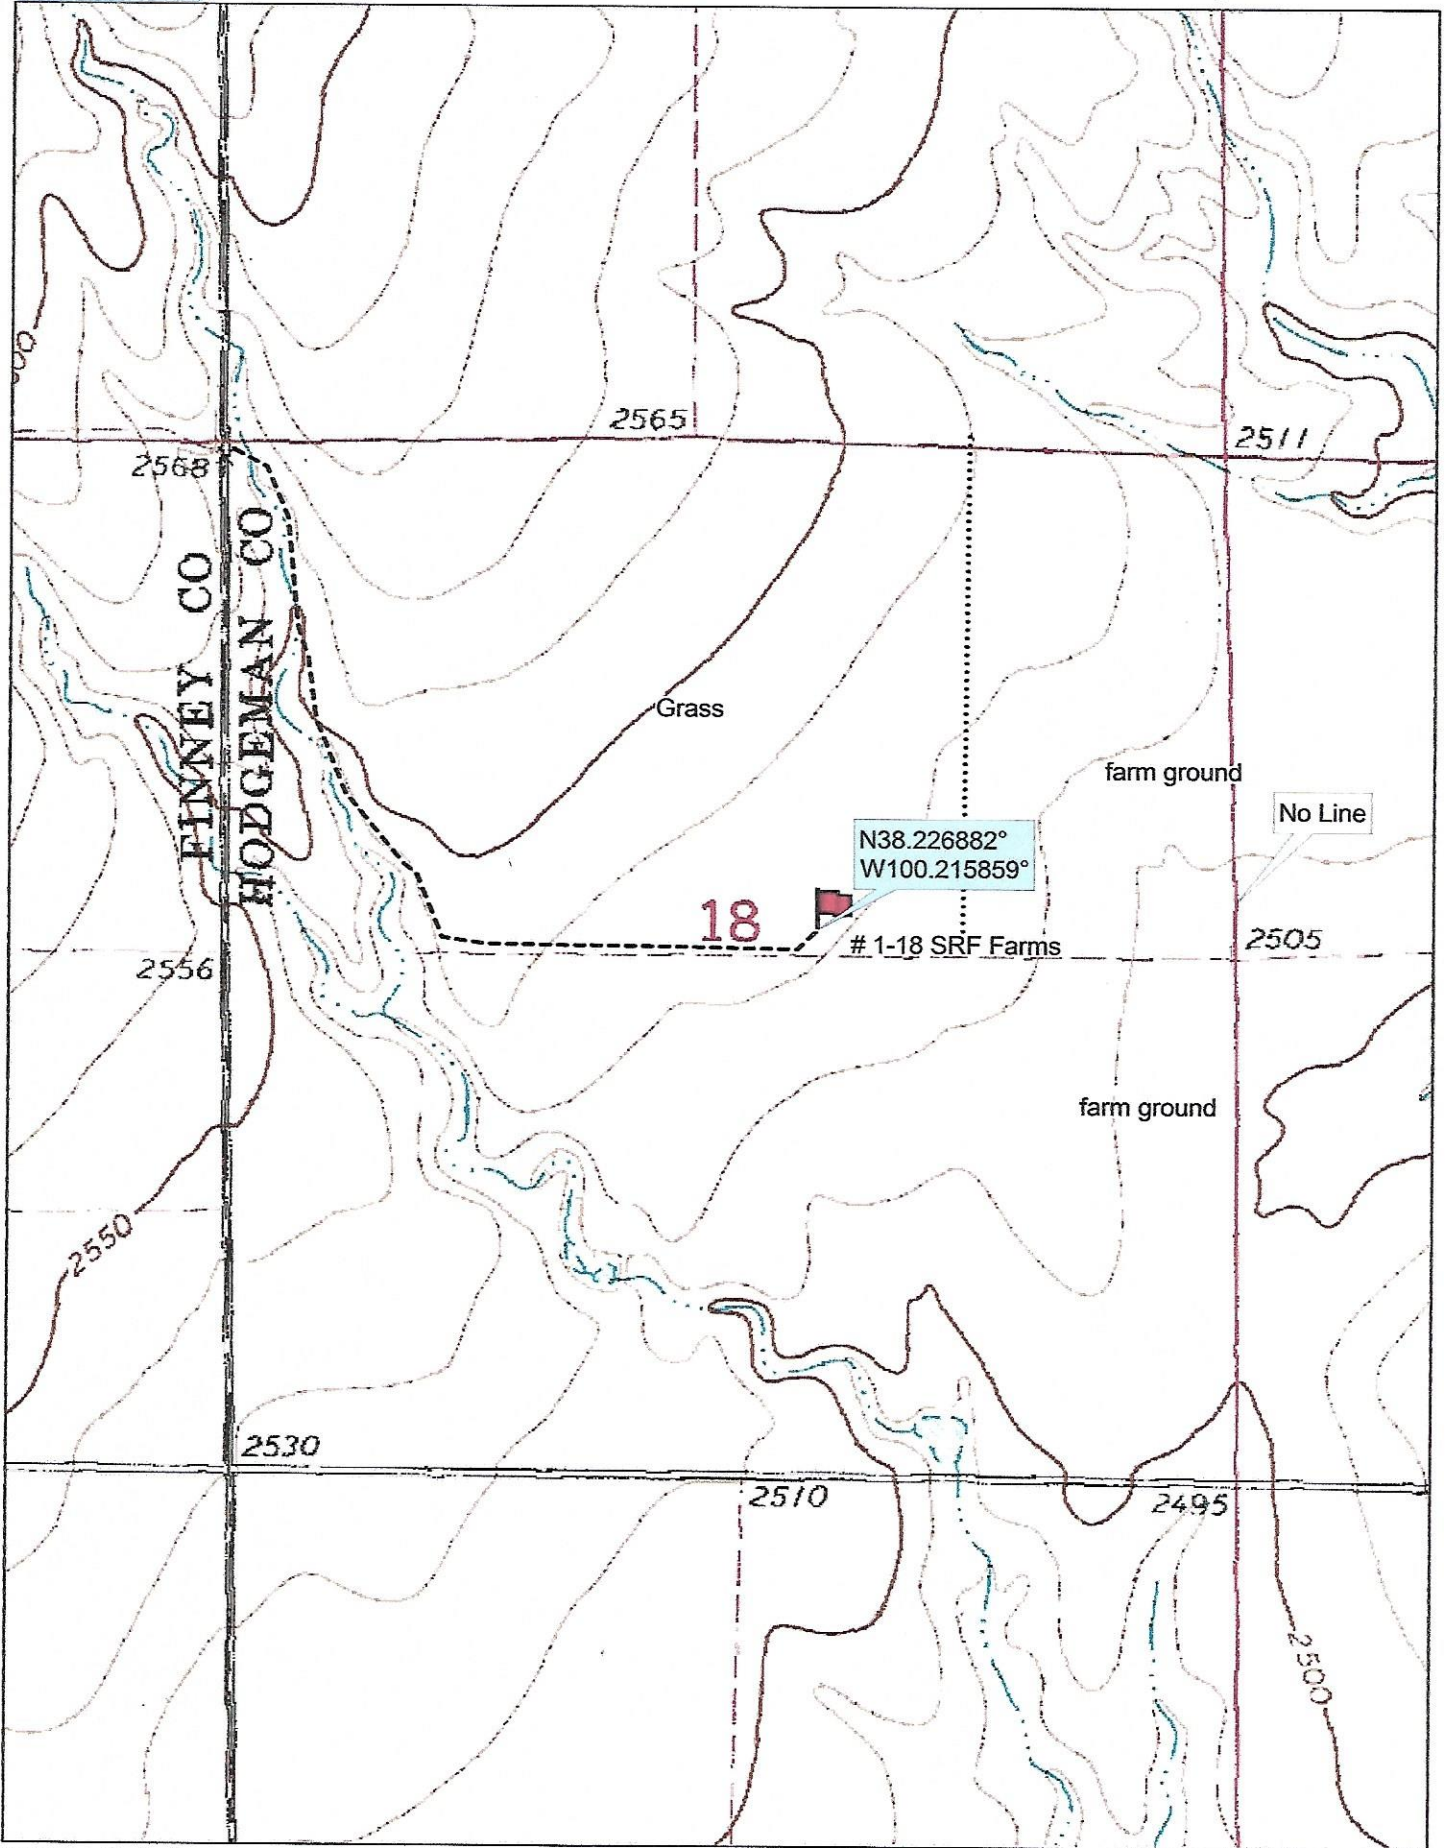

26w

2510'FNL 2150'FEL

County-State

S

T

R

Location

Cholla Production, LLC
10390 Bradford Rd.
Ste. 201
Littleton, CO. 80217

Elevation 2531 Gr.

Ordered By: Emily

Scale 1"=1000'

Data use subject to license.

© DeLorme. Topo North America™ 9.

www.delorme.com