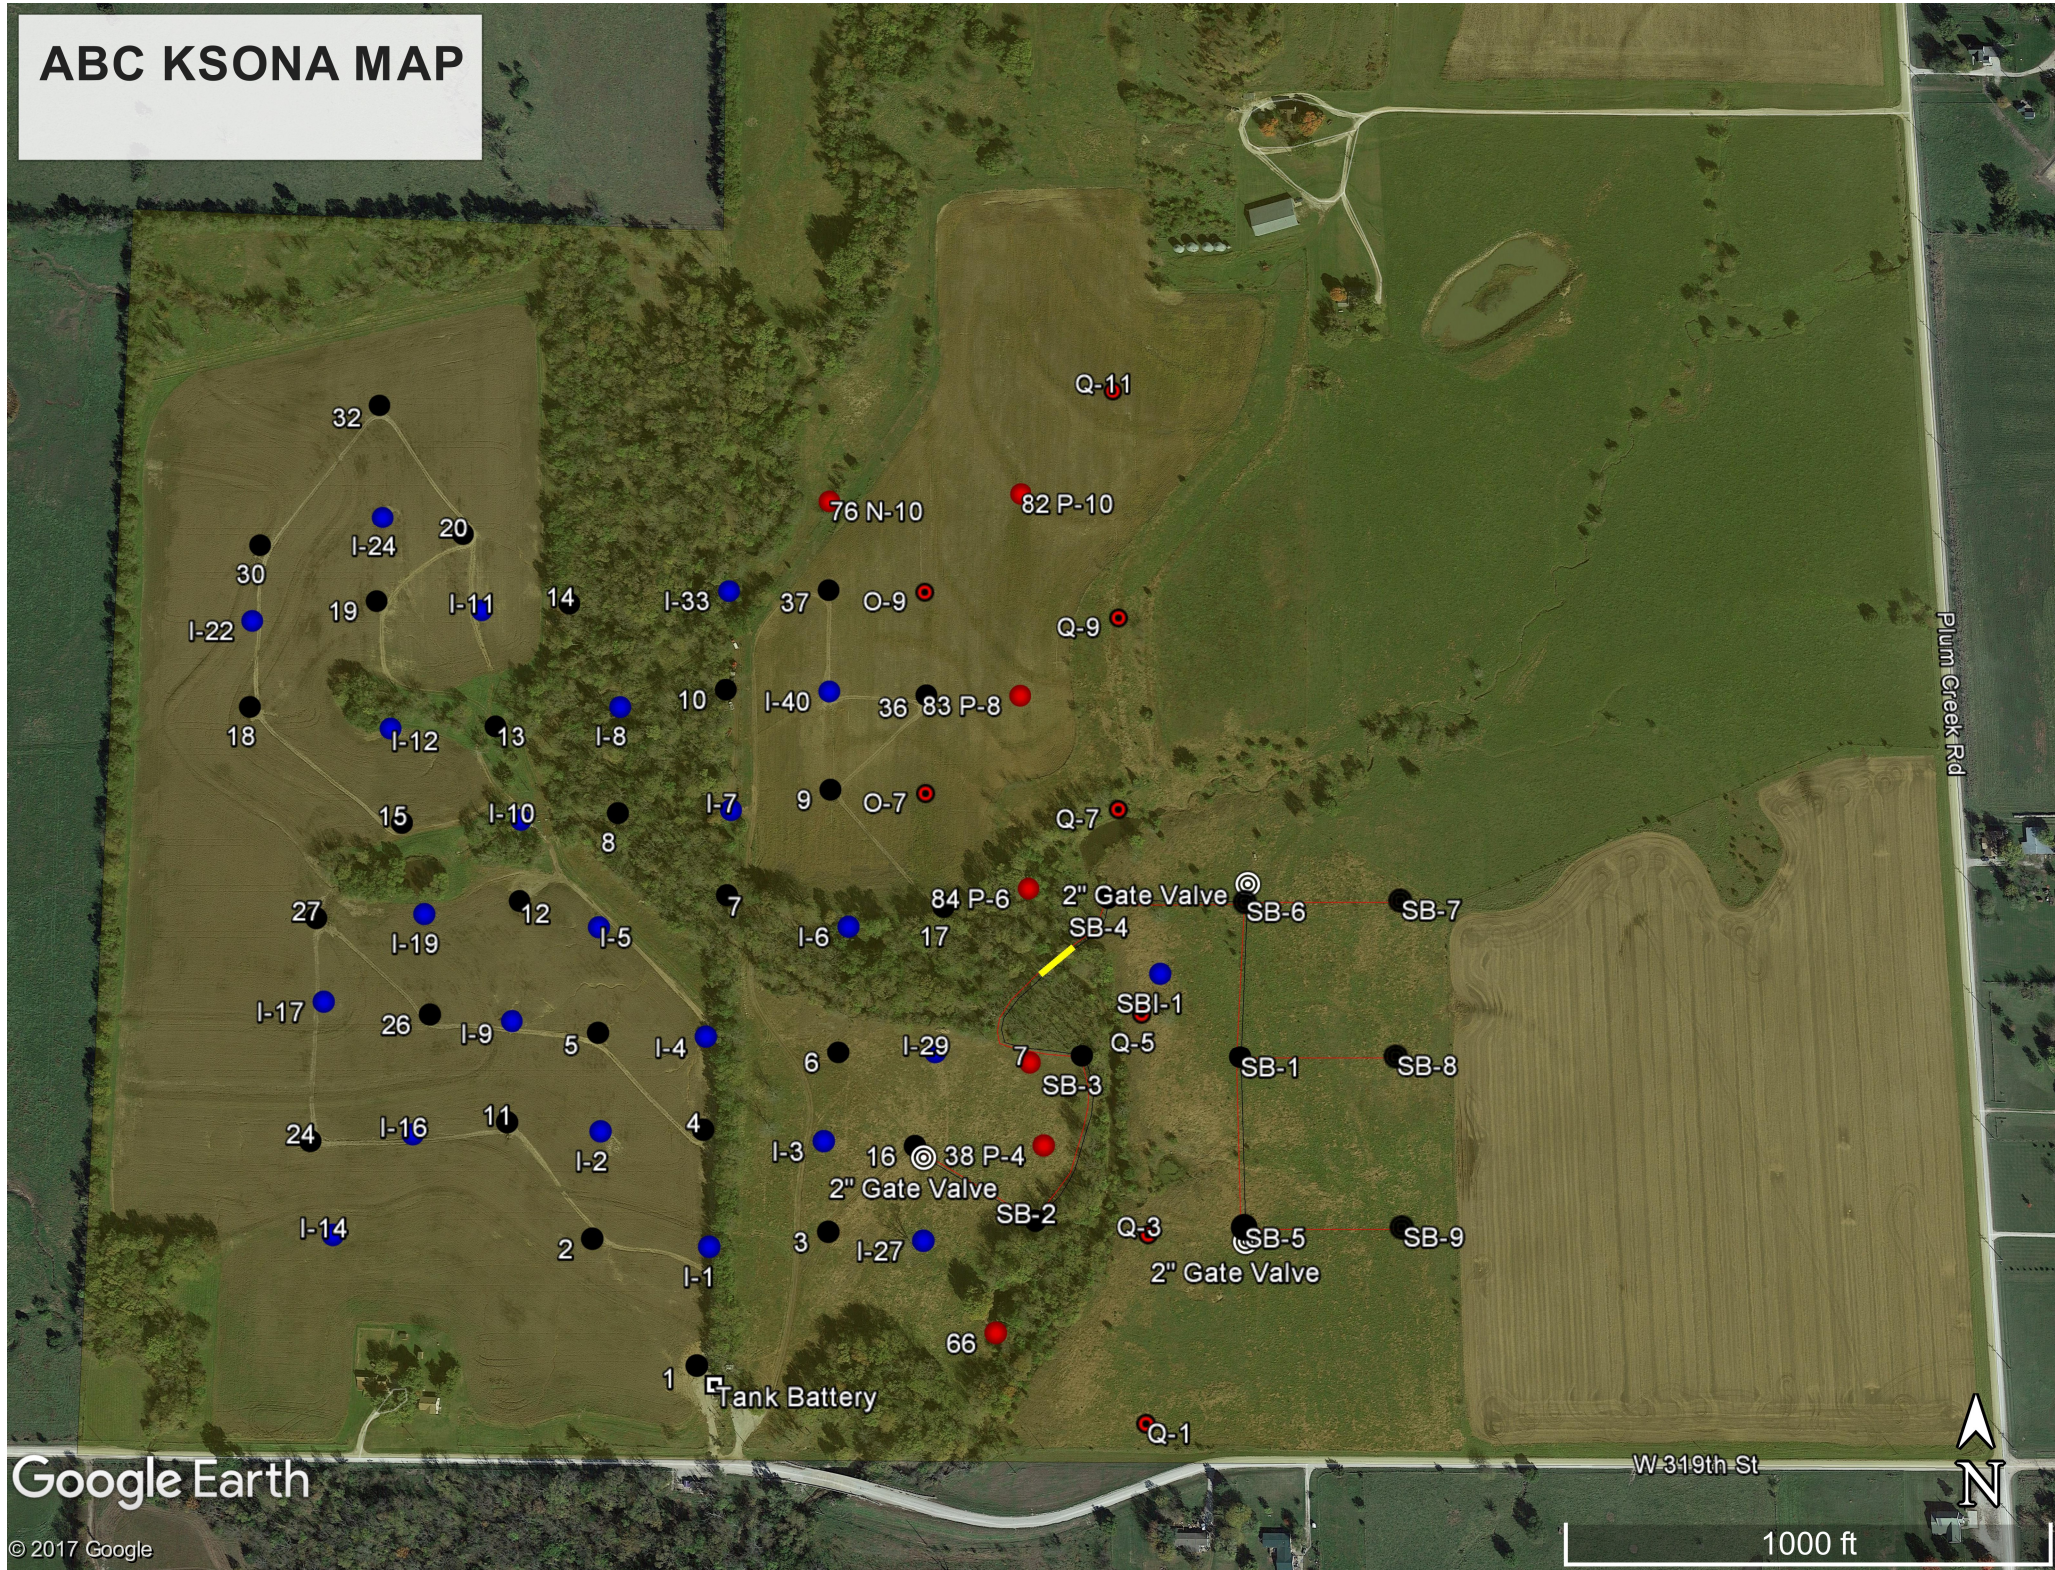

# ABC KSONA MAP

Google Earth

© 2017 Google

W 319th St

1000 ft

Plum Creek Rd