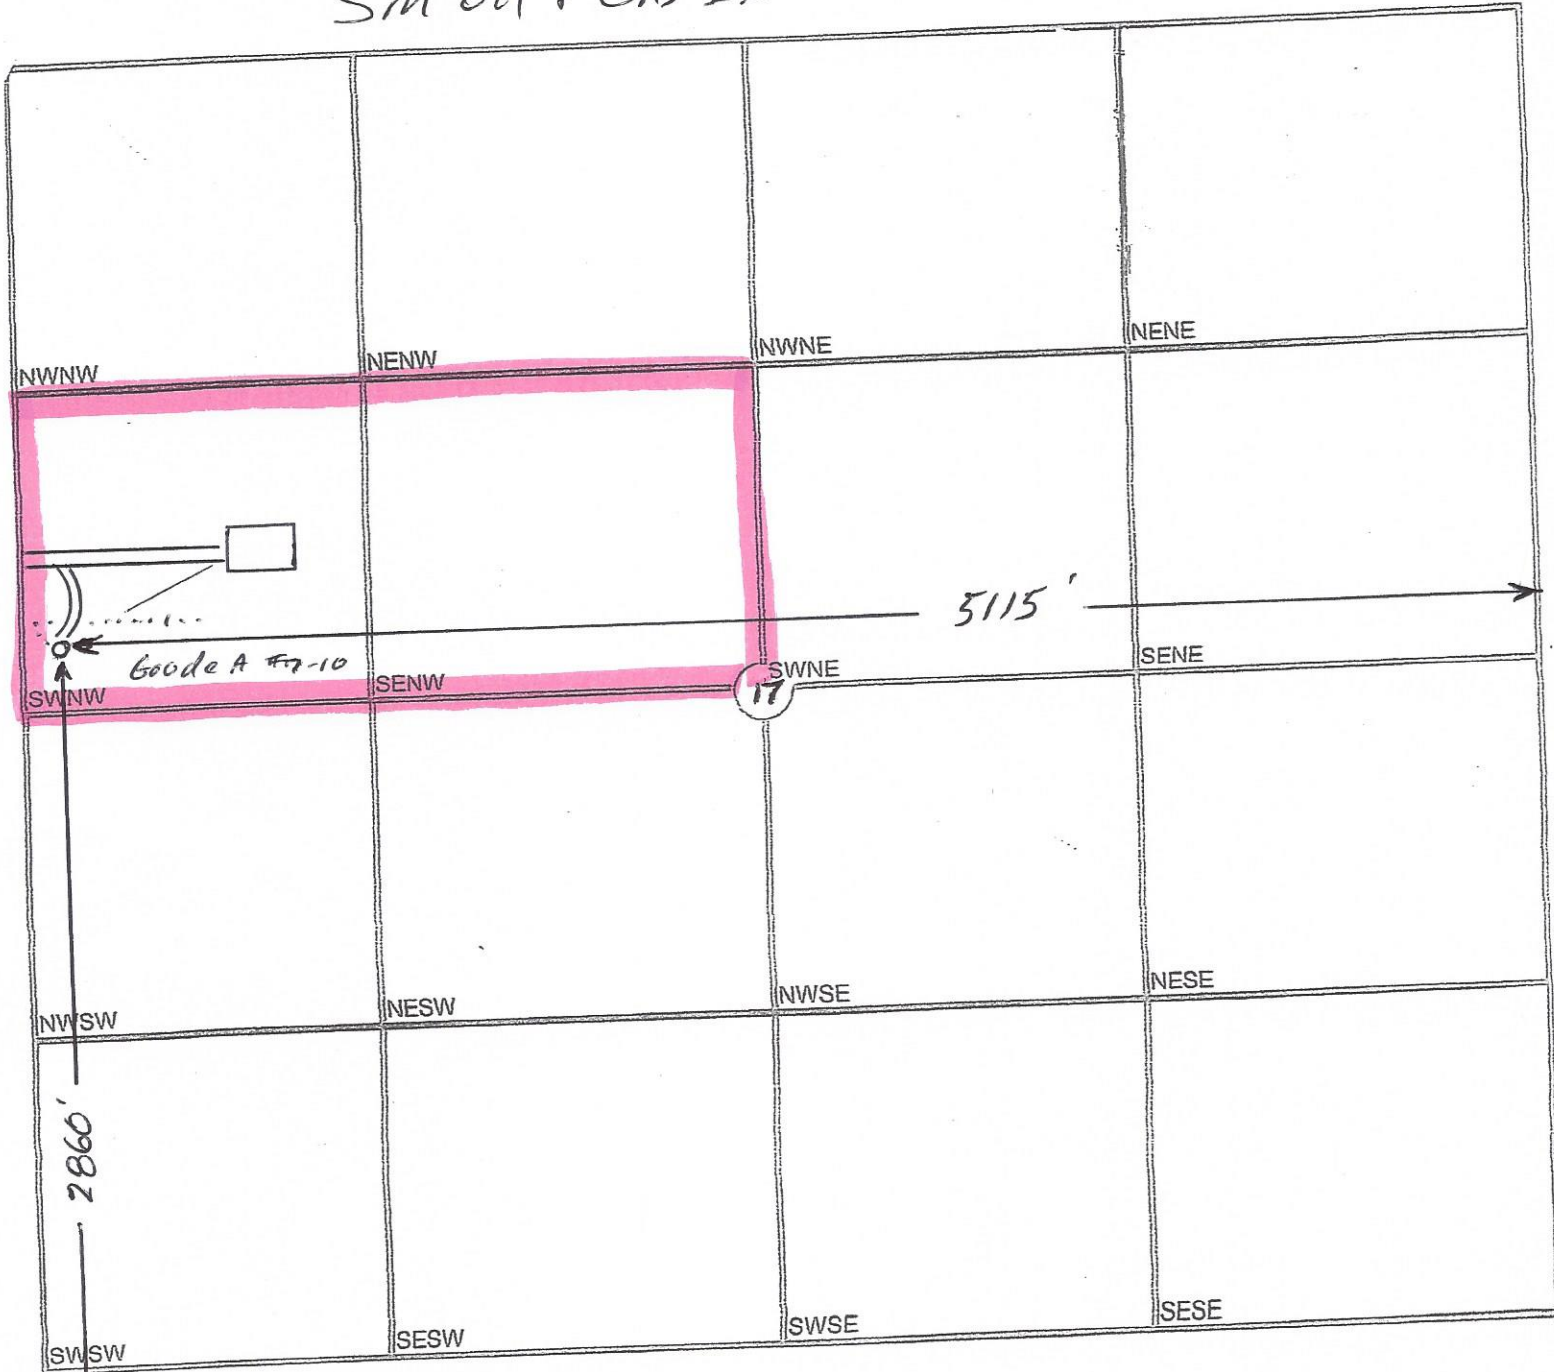

SM oil + GAS INC

Goode A # 7-10

Section:

Twp:

Range:

Name:

LEGEND

- Well location ○
- Tank Battery
- pipeline
- Electric line
- lease road