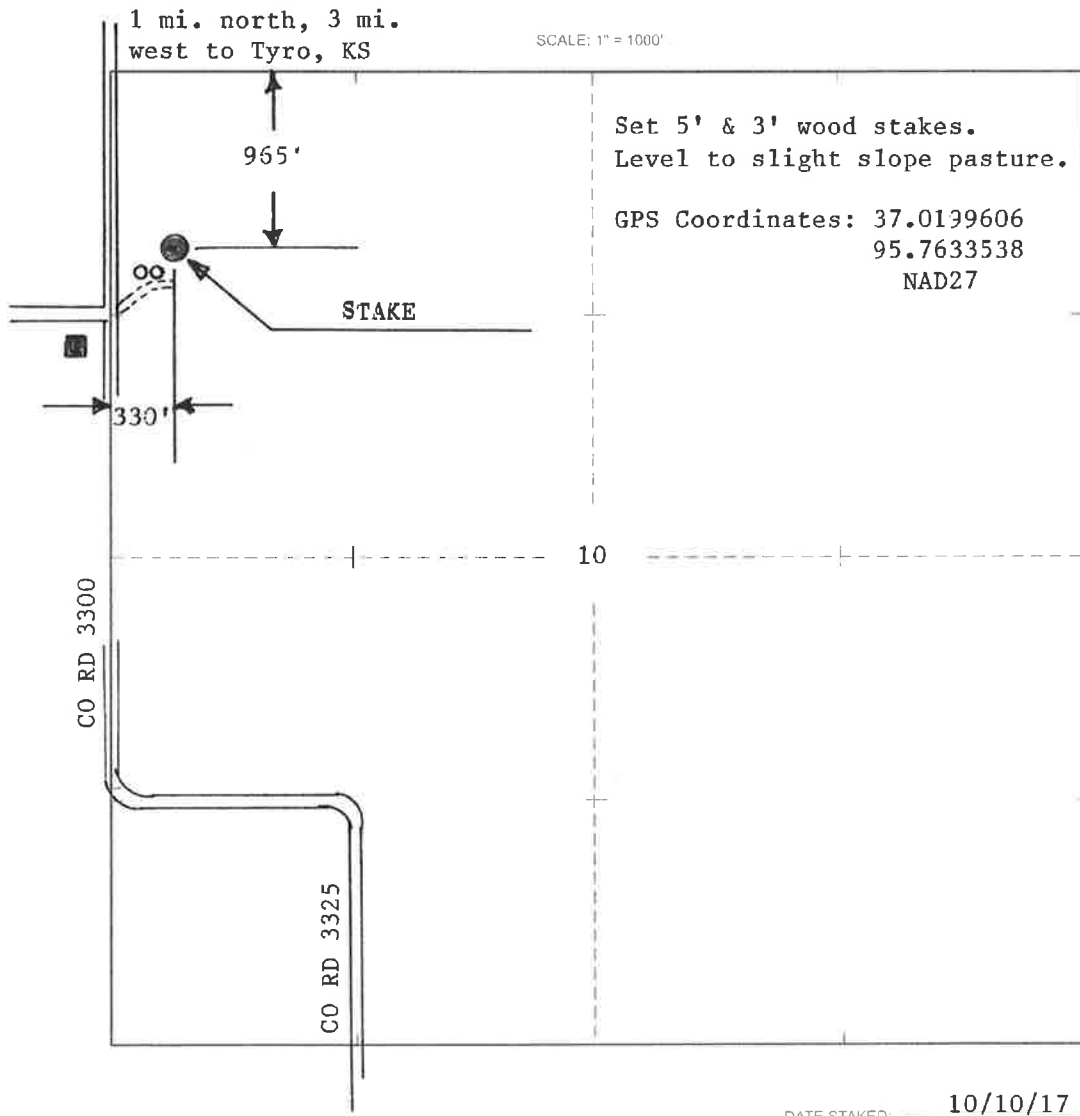

NO.

TUGGLE

FARM

MONTGOMERY

COUNTY

10

S

35s

T

15e

R

965' FNL & 330' FWL of Sec.

LOCATION

862' GR

ELEVATION:

STREAMLINE ENERGY LLC  
906 N. Main  
Yates Center, KS 66783

AUTHORIZED BY: Justin Morris

DATE STAKED: 10/10/17

41000000m.N.

COFFEYVILLE 9.2 MI.

Tyro, KS' Scale: 1" = 0.189Mi. 305Mt. 1,000Ft., 1 Mi = 5,280', 1 cm = 120Mt

# HAMILTON INVESTMENTS

TUGGLE SWD #1

Legend

TUGGLE SWD#1

300 ft

Google Earth

© 2017 Google