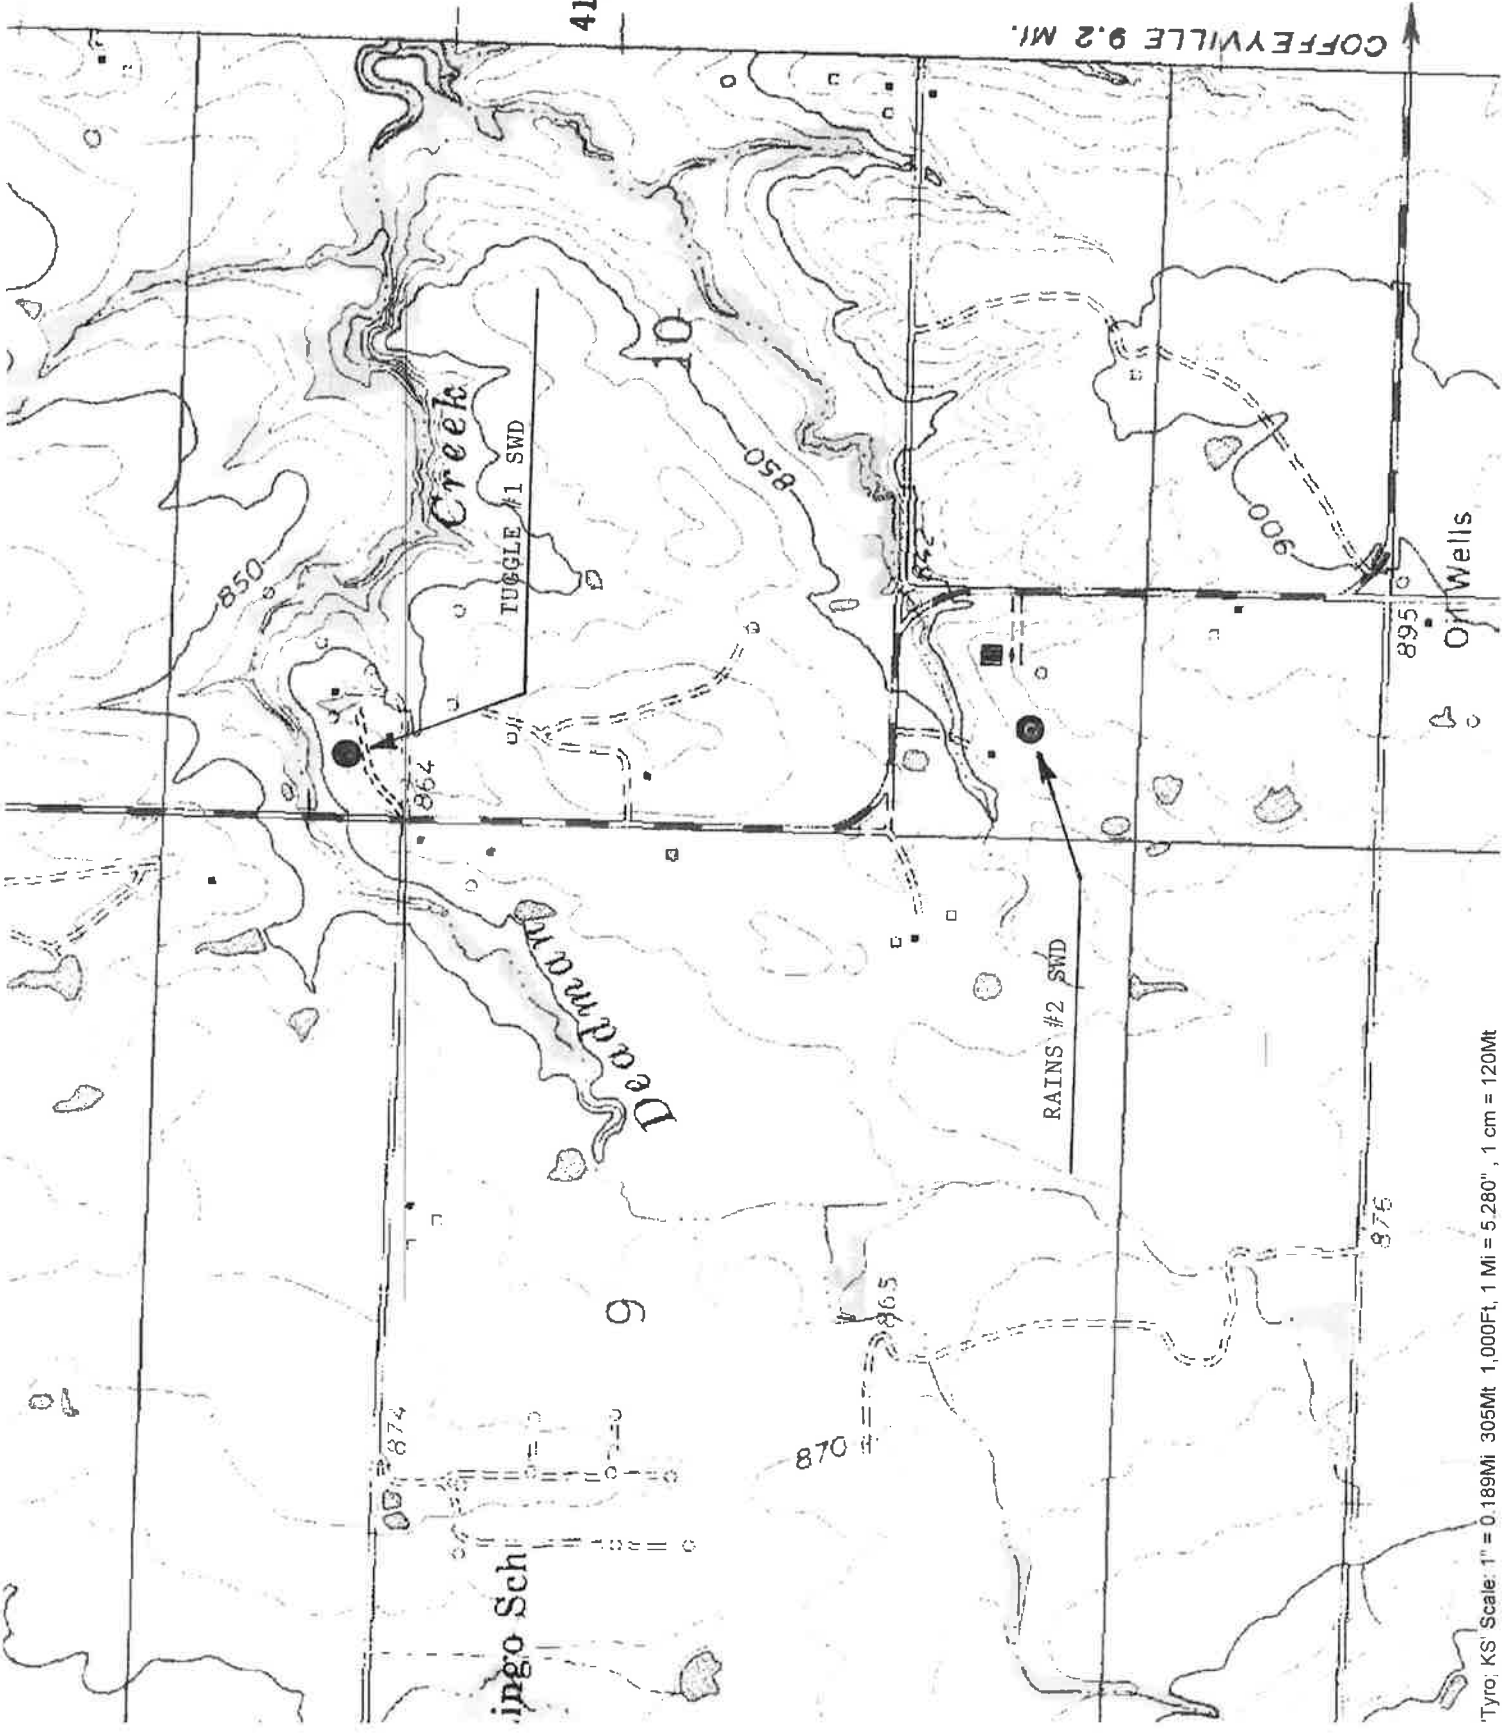

41000000m.N.

COFFEYVILLE 9.2 MI.

Tyro, KS' Scale: 1" = 0.189Mi. 305Mt. 1,000Ft., 1 Mi = 5,280', 1 cm = 120Mt