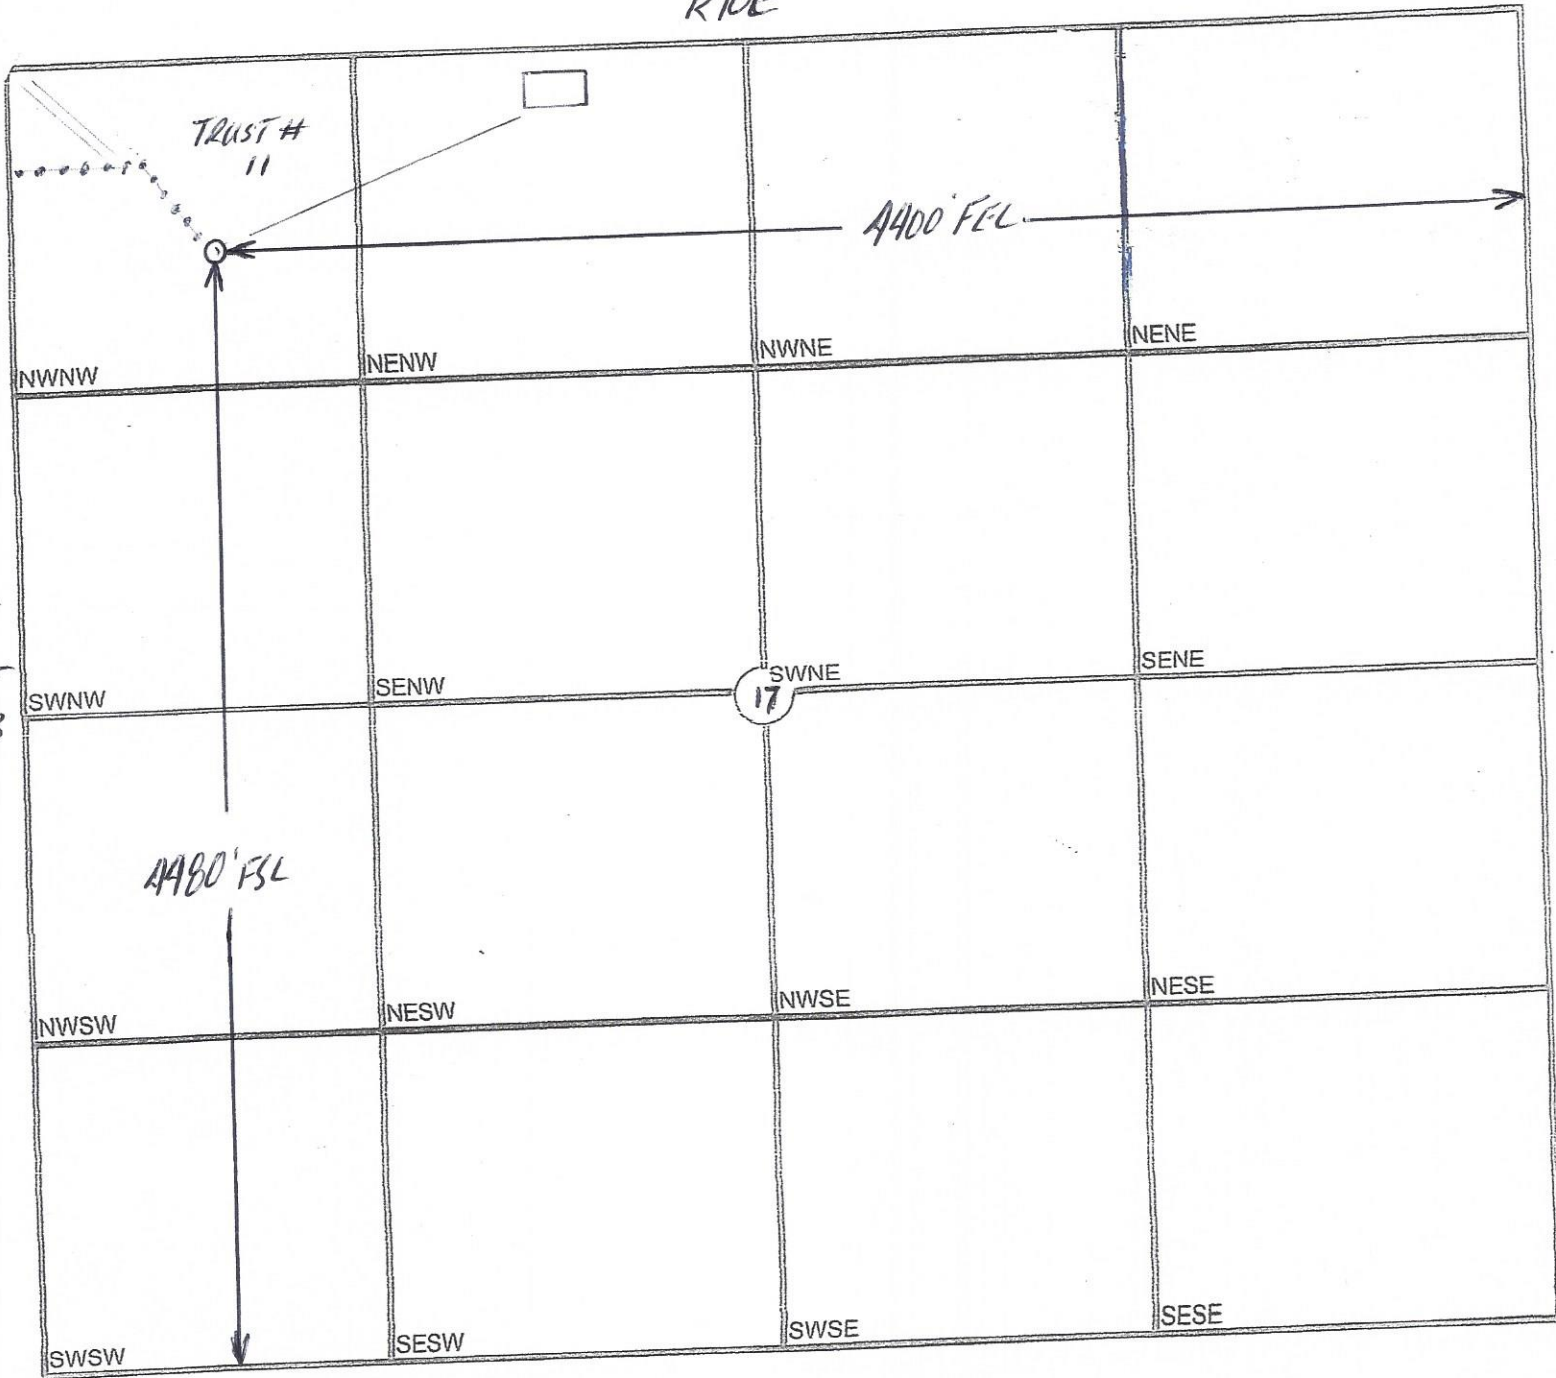

SM Oil & Gas, Inc.

R10E

T  
33  
S

Section: 17

Twp: 33S

Range: 10E

Name: TRUST # 11

**LEGEND**

- Well location
- Tank Battery
- pipeline
- Electric line
- lease road