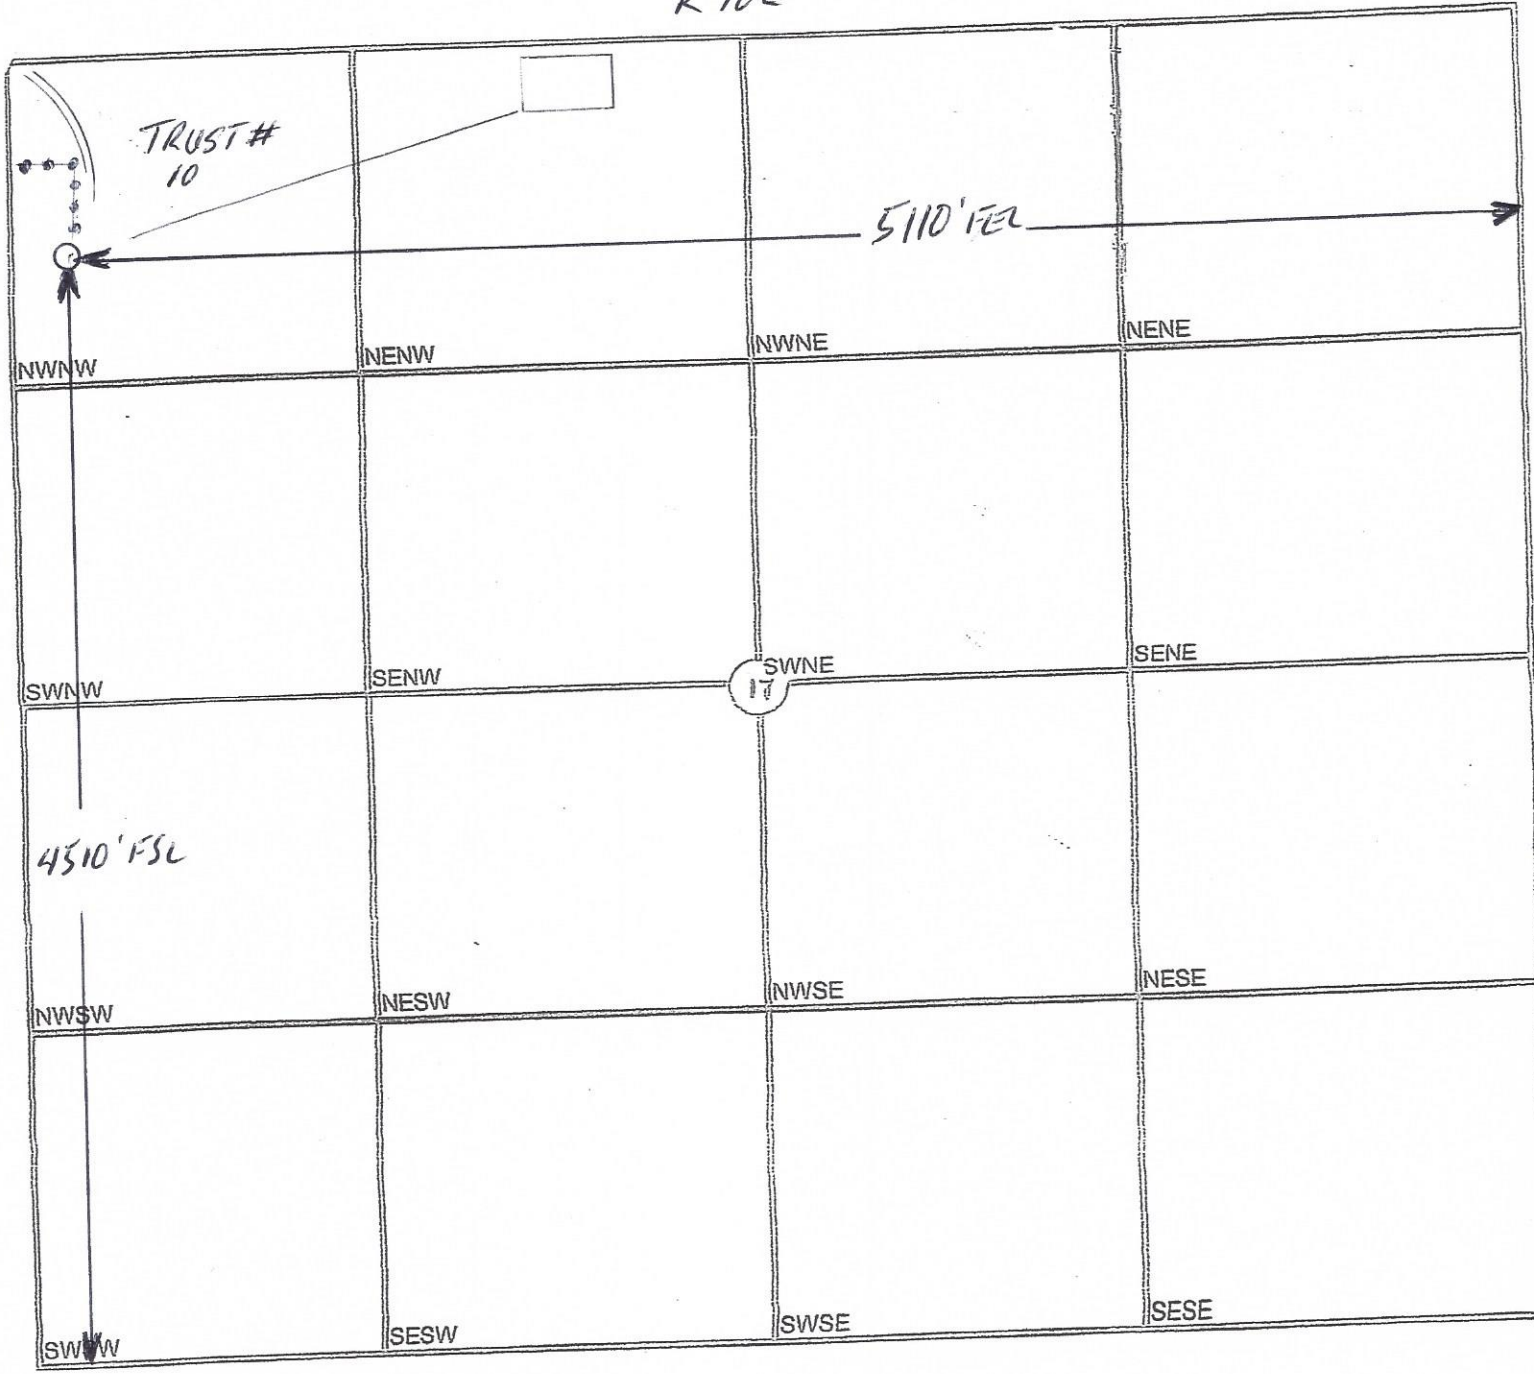

SMOIL & GAS, Inc

TRUST #10 CORRECTION

12/29/2017

R 10E

T  
33  
S

Section: 17

Twp: 33S

Range: 10E

Name: TRUST #10

**LEGEND**

- Well location
- Tank Battery
- pipeline
- Electric line
- lease road