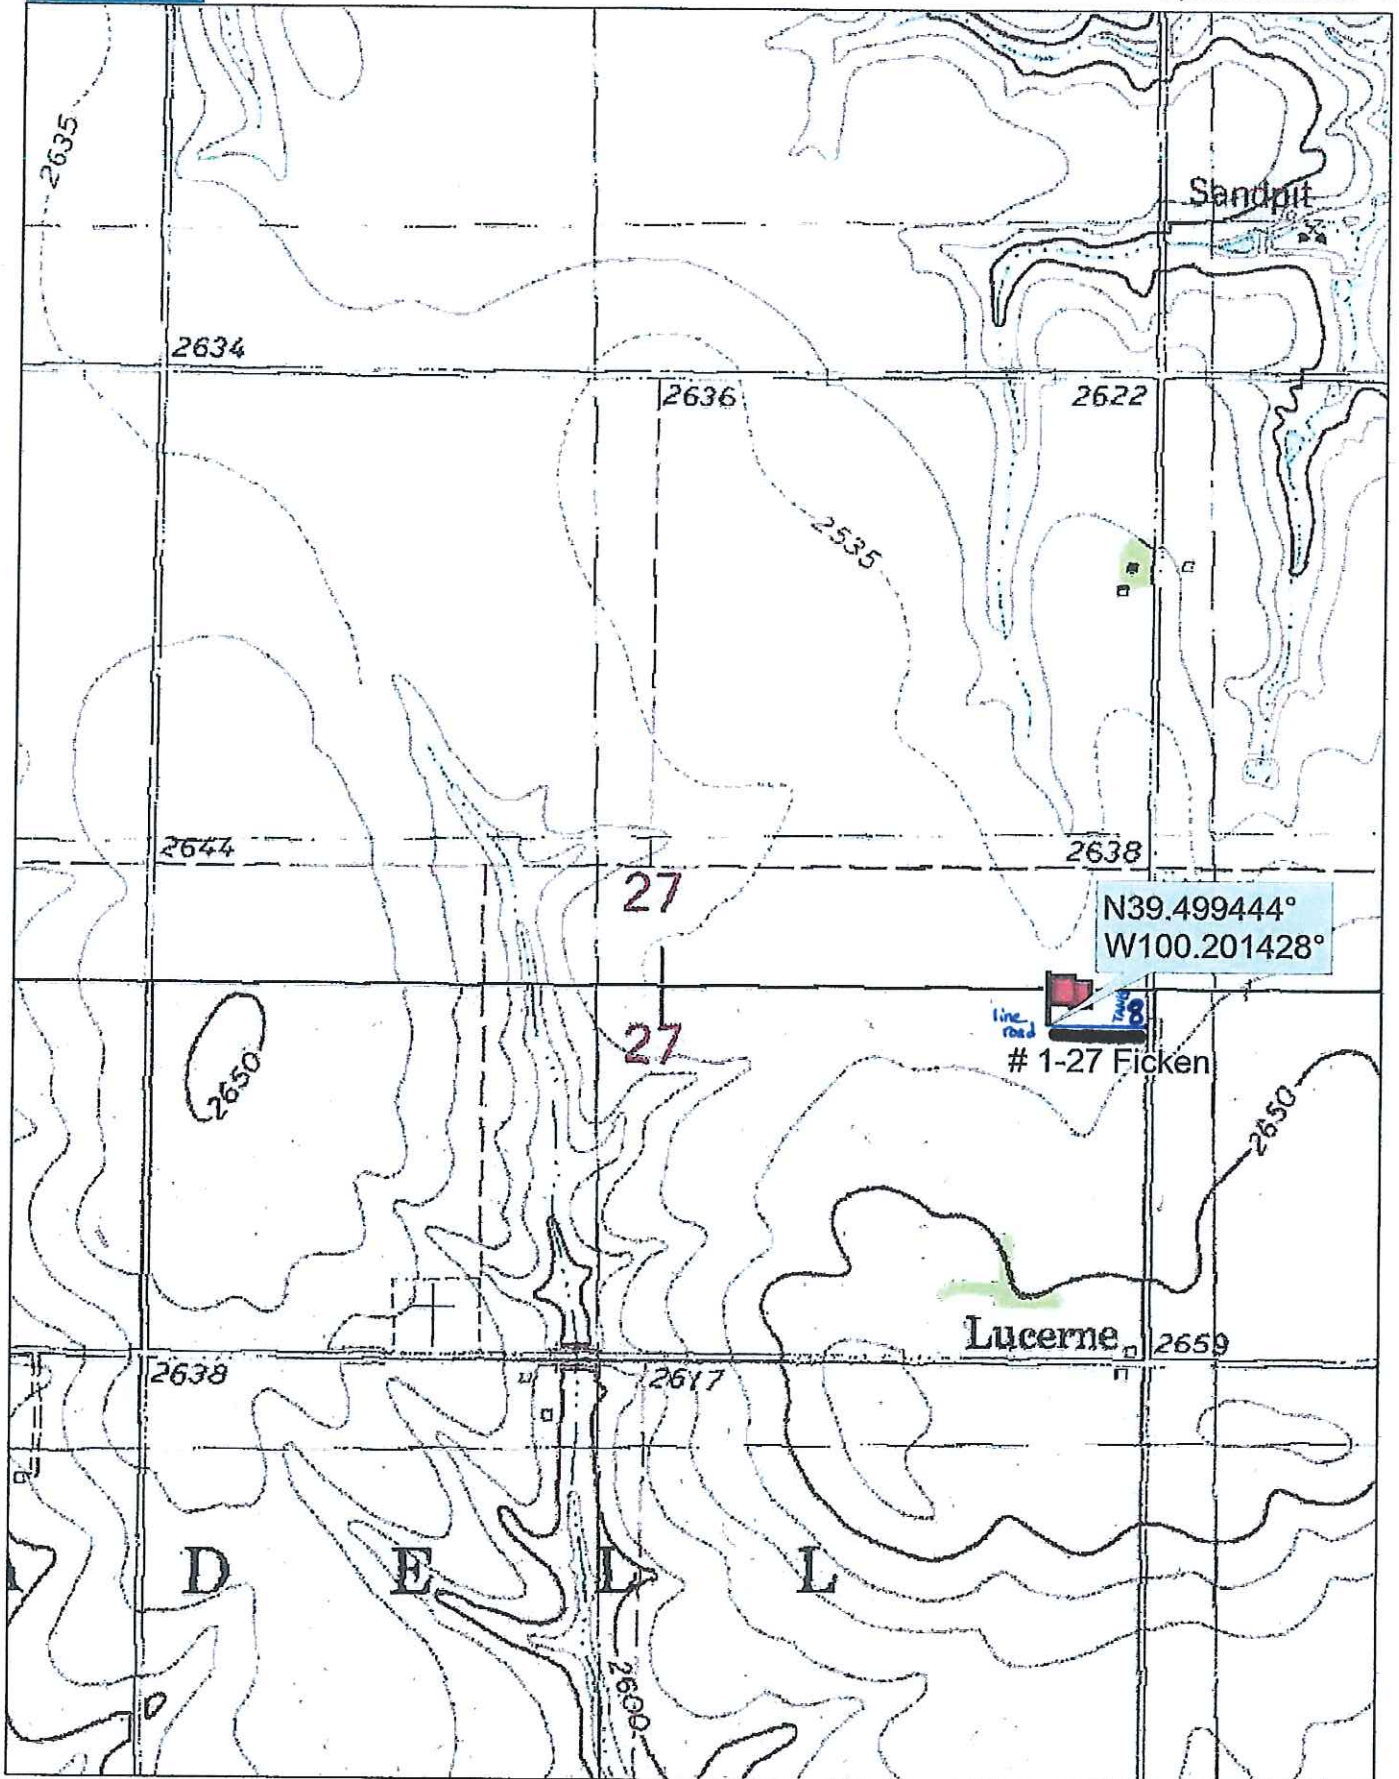

T

R

Location

Pioneer Oil Company
400 Main
P.O. Box 237
Vincennes, IN 47591

Elevation 2638 Gr.

Ordered By: Brandi

Scale 1"=1000'

Set 6' wood stake on level bean stubble 20' W of nearest center pivot wheel track.

27

Stake

← 545'

1793'

Data use subject to license.

© DeLorme. Topo North America™ 9.

www.delorme.com