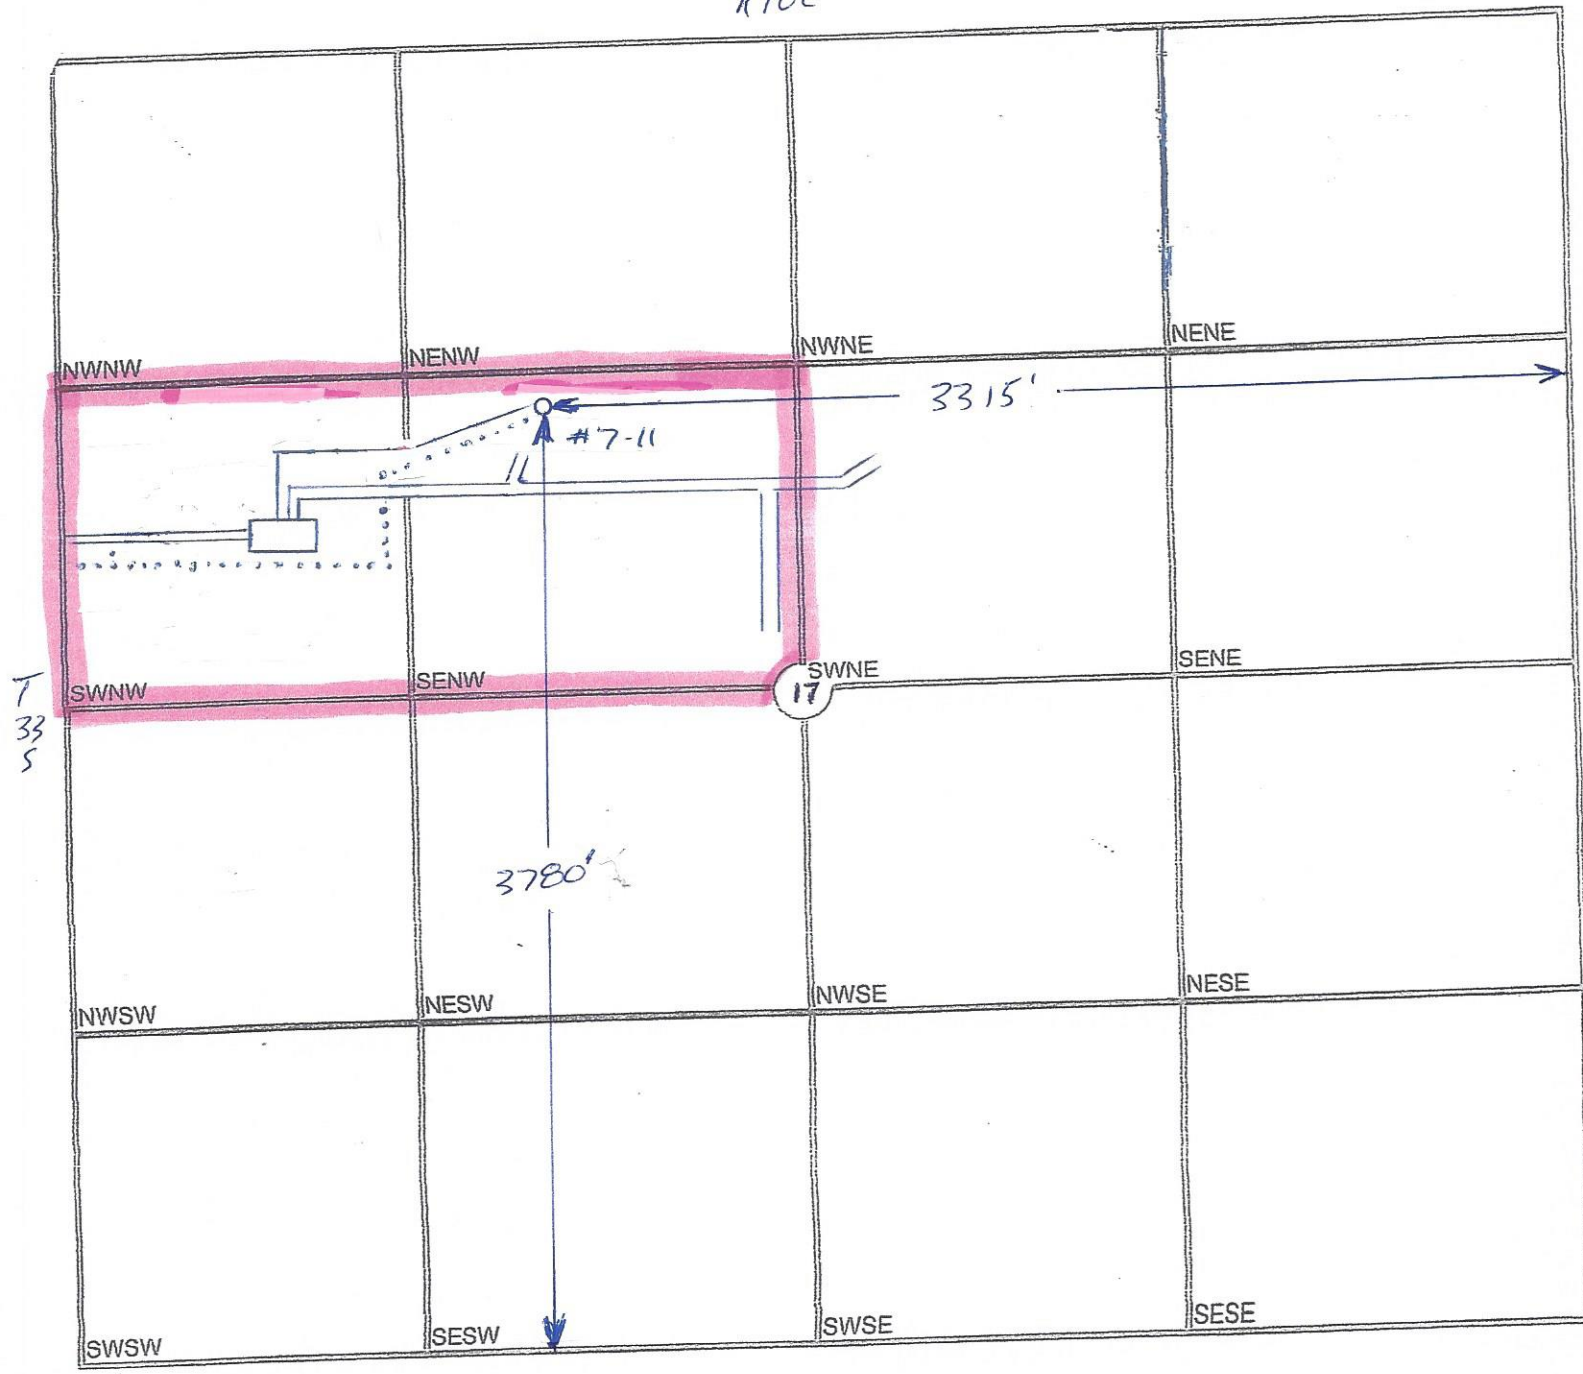

S M Oil + Gas Inc
 # 7-11
 CHAUTAQUA COUNTY, KANSAS

R10E

Section: Twp: Range:

Name:

LEGEND

- Well location
- Tank Battery
- pipeline
- Electric line
- lease road